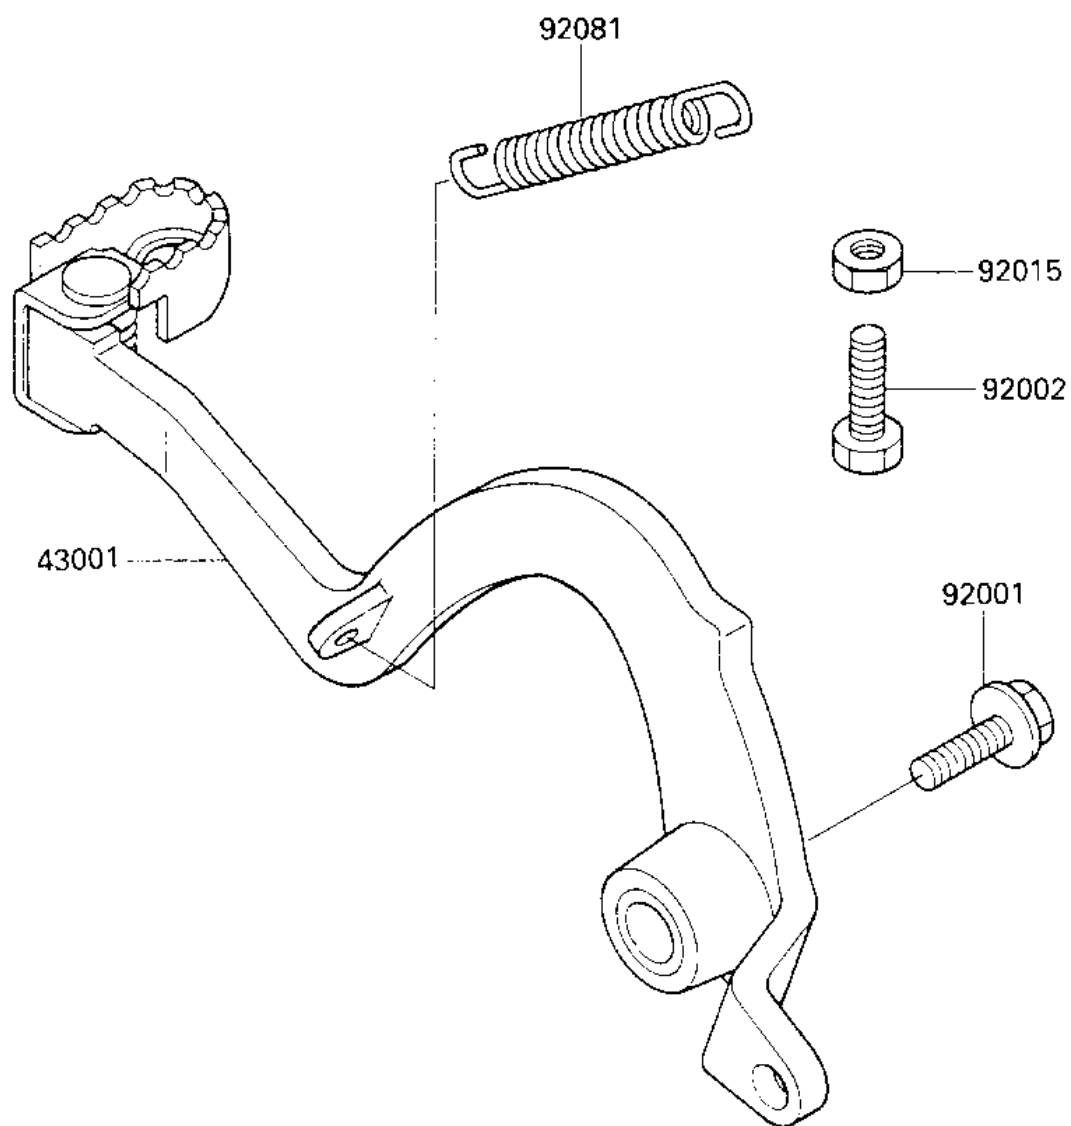

1986 KX250

PARTS DIAGRAM

BRAKE PEDAL

Kawasaki

Let the Good Times Roll®

F2260-0163

1986 KX250

PARTS LIST BRAKE PEDAL

ITEM NAME	PART NUMBER	QUANTITY
-----------	-------------	----------
