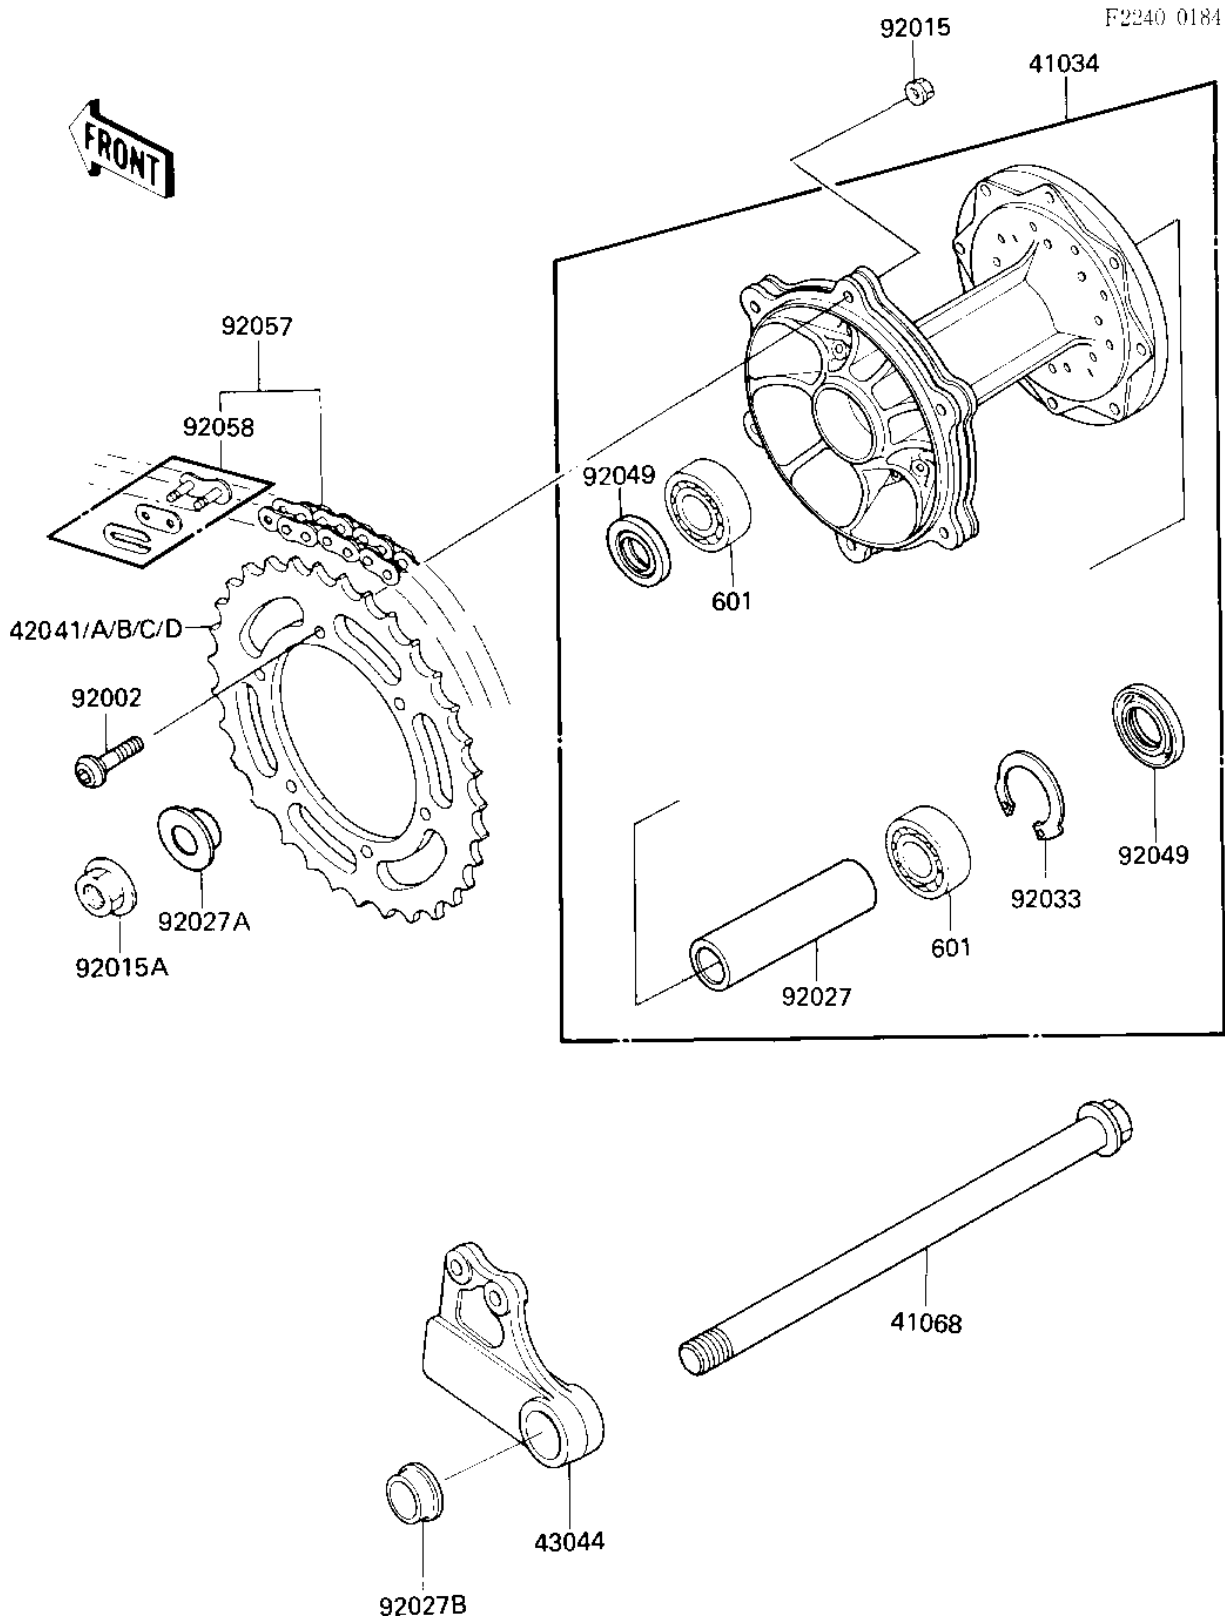

1986 KX250

PARTS DIAGRAM

REAR HUB/CHAIN

1986 KX250

PARTS LIST

REAR HUB/CHAIN

Kawasaki

Let the Good Times Roll®

ITEM NAME

PART NUMBER

QUANTITY
