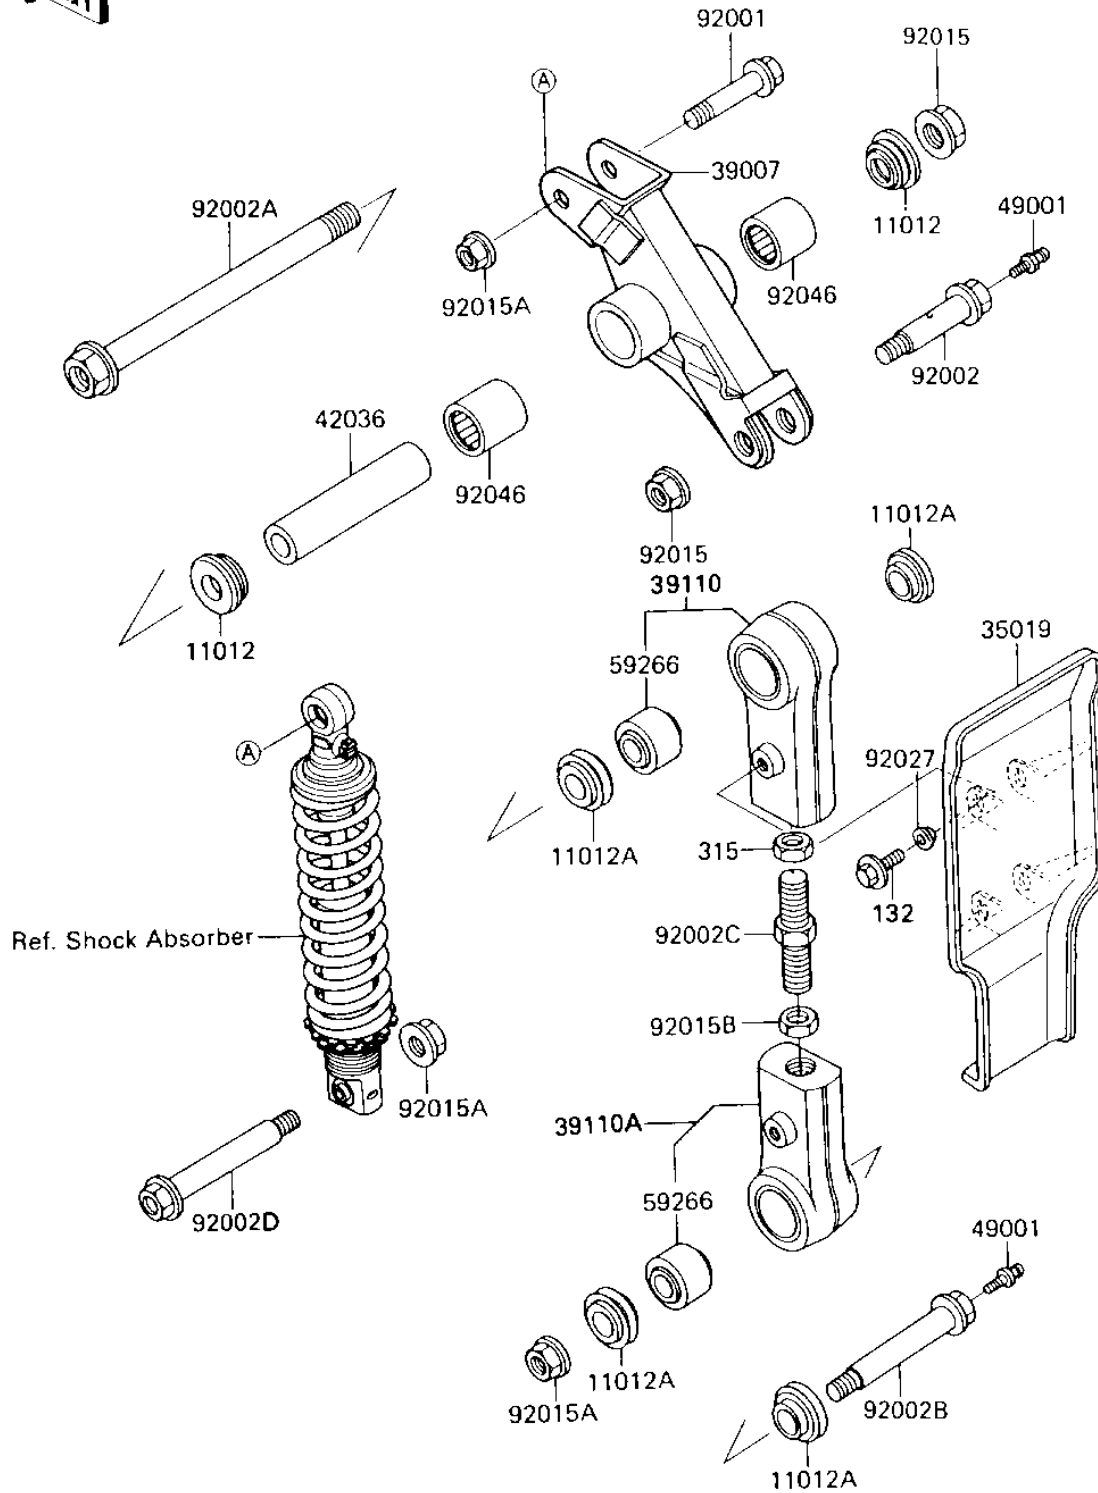

1986 KX250

PARTS DIAGRAM REAR SUSPENSION

F2150-0063

1986 KX250

PARTS LIST REAR SUSPENSION

ITEM NAME	PART NUMBER	QUANTITY
-----------	-------------	----------
