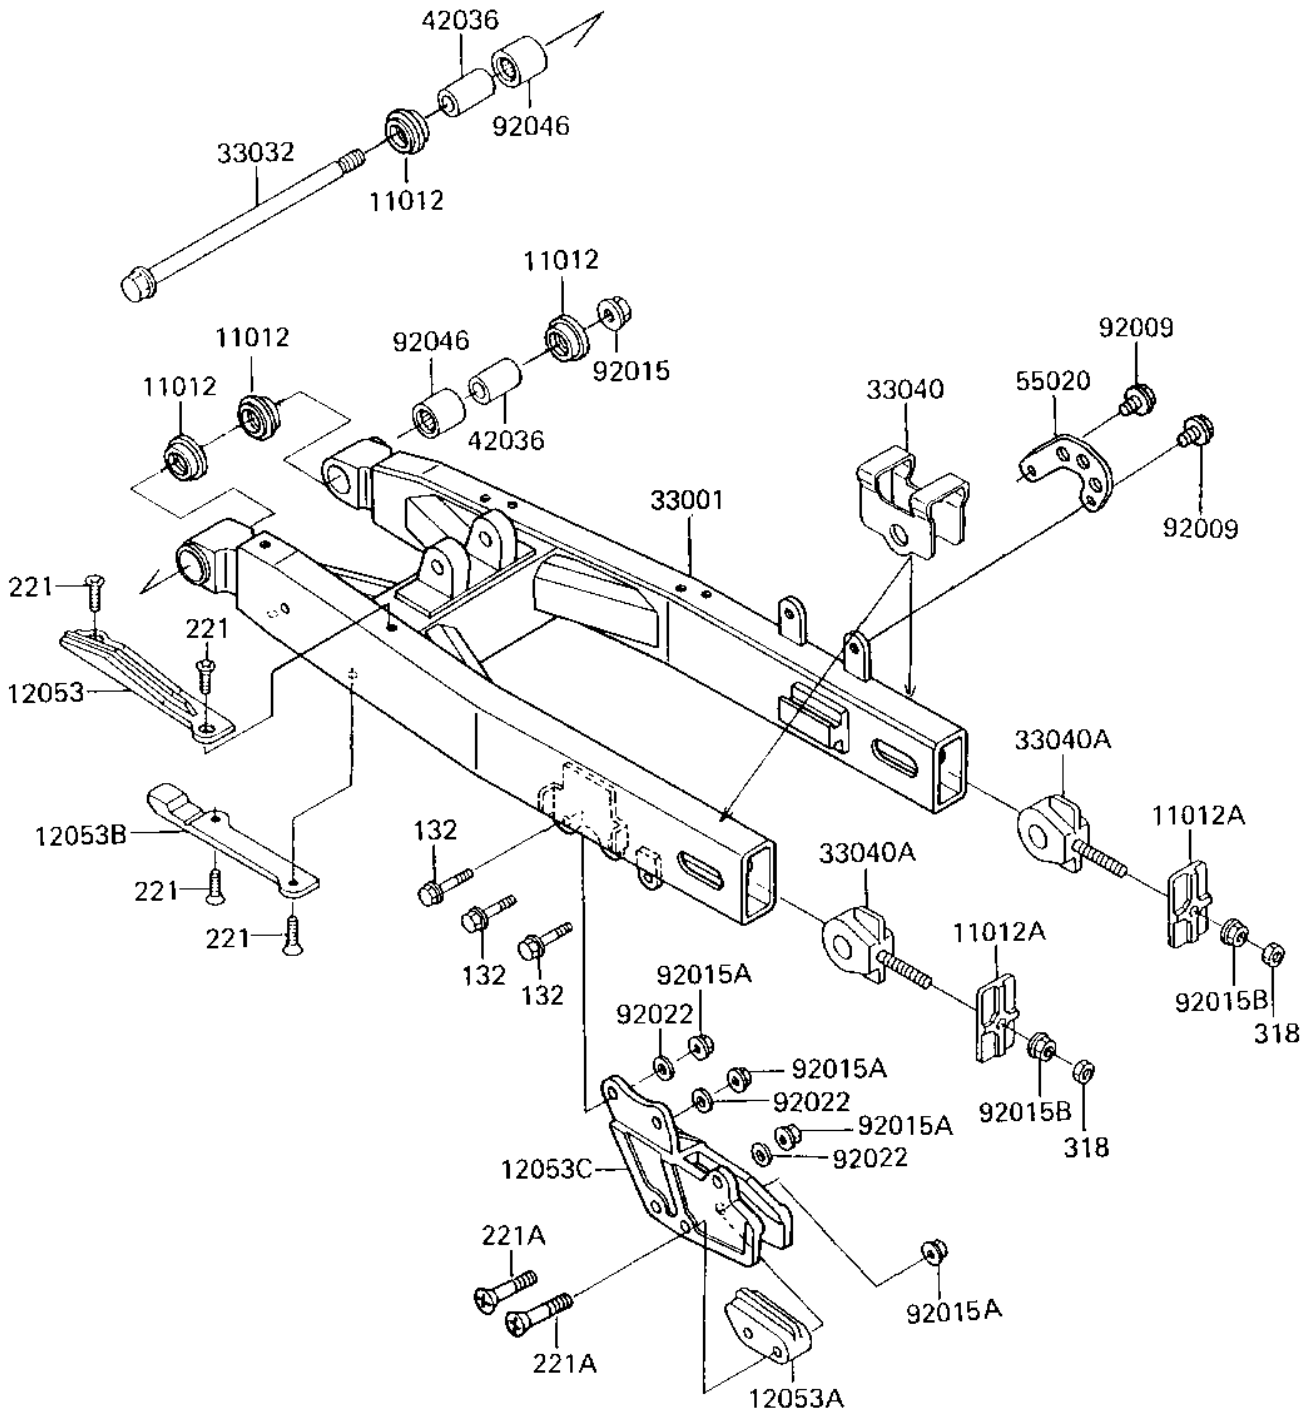

1986 KX250

PARTS DIAGRAM

SWING ARM

F2141-0030

1986 KX250

PARTS LIST

SWING ARM

Kawasaki

Let the Good Times Roll®

ITEM NAME

PART NUMBER

QUANTITY
