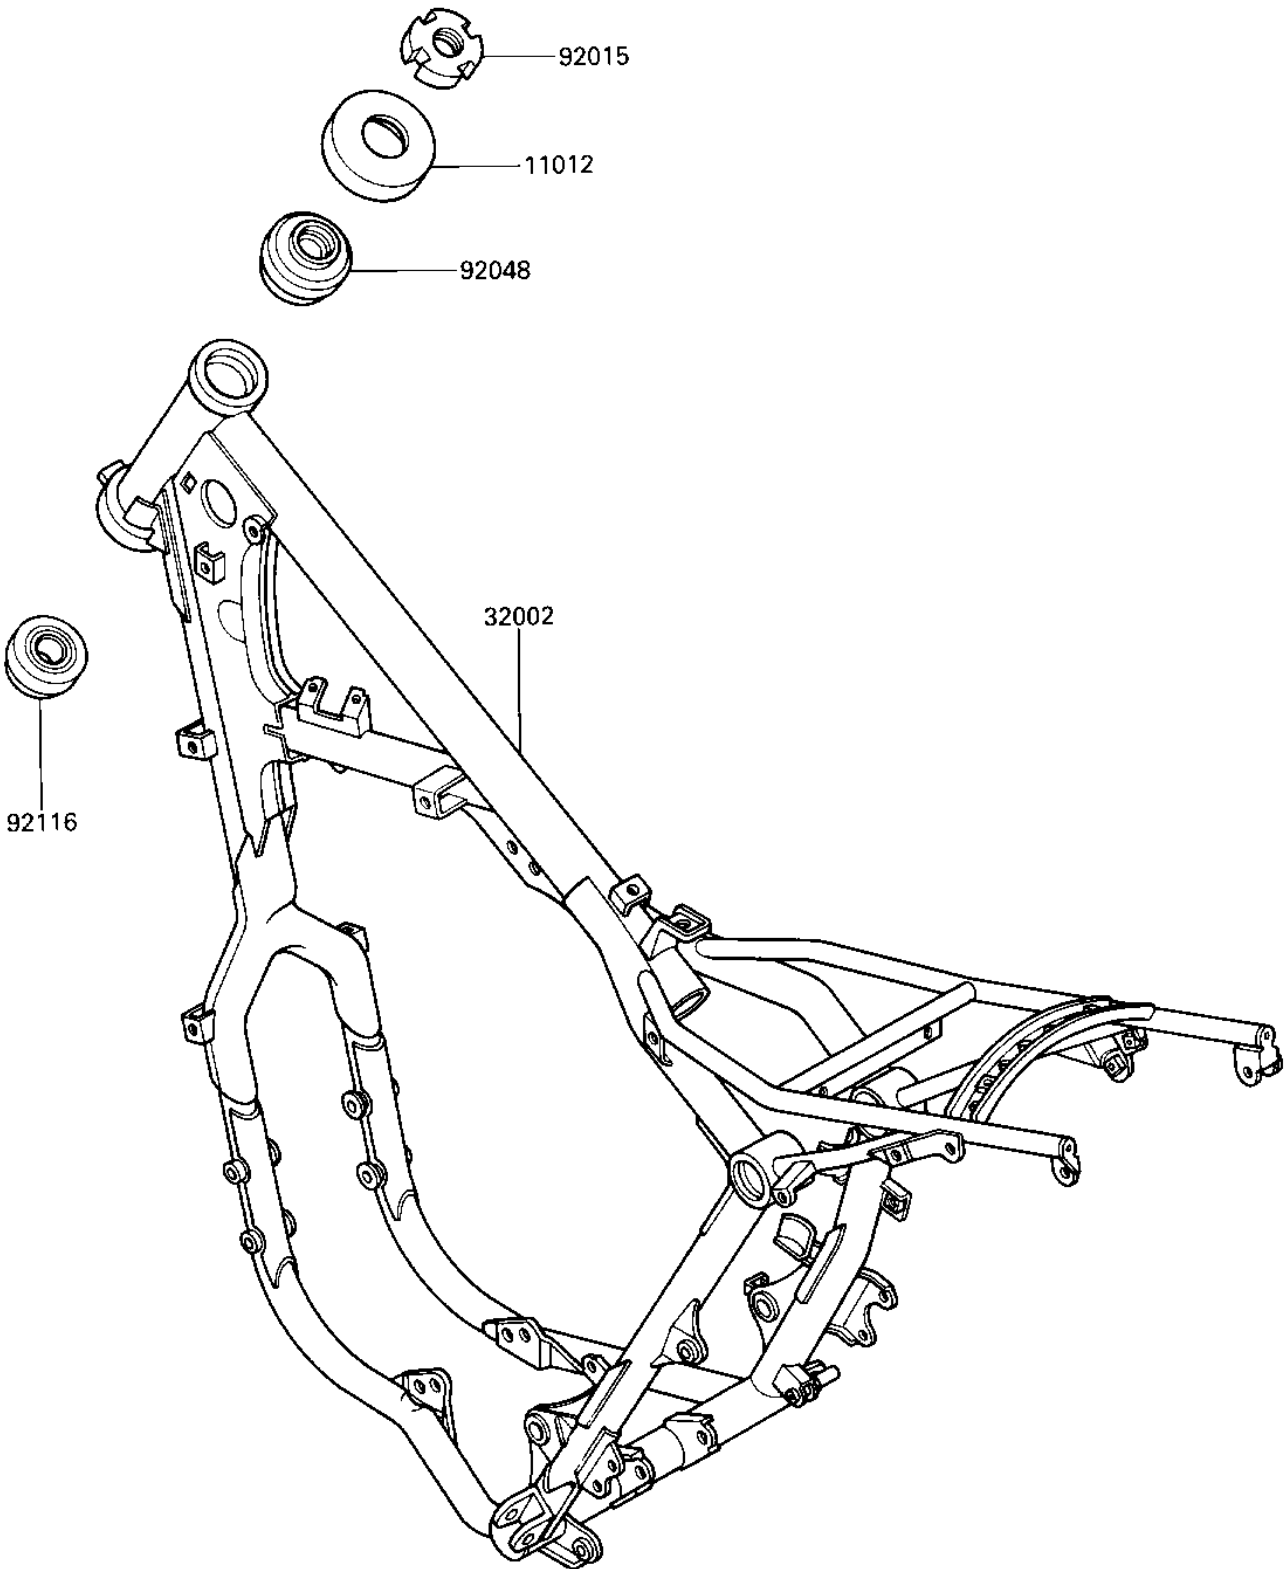

1986 KX250

PARTS DIAGRAM

FRAME

F2120-0281

1986 KX250

PARTS LIST

FRAME

Kawasaki

Let the Good Times Roll®

ITEM NAME

PART NUMBER

QUANTITY
