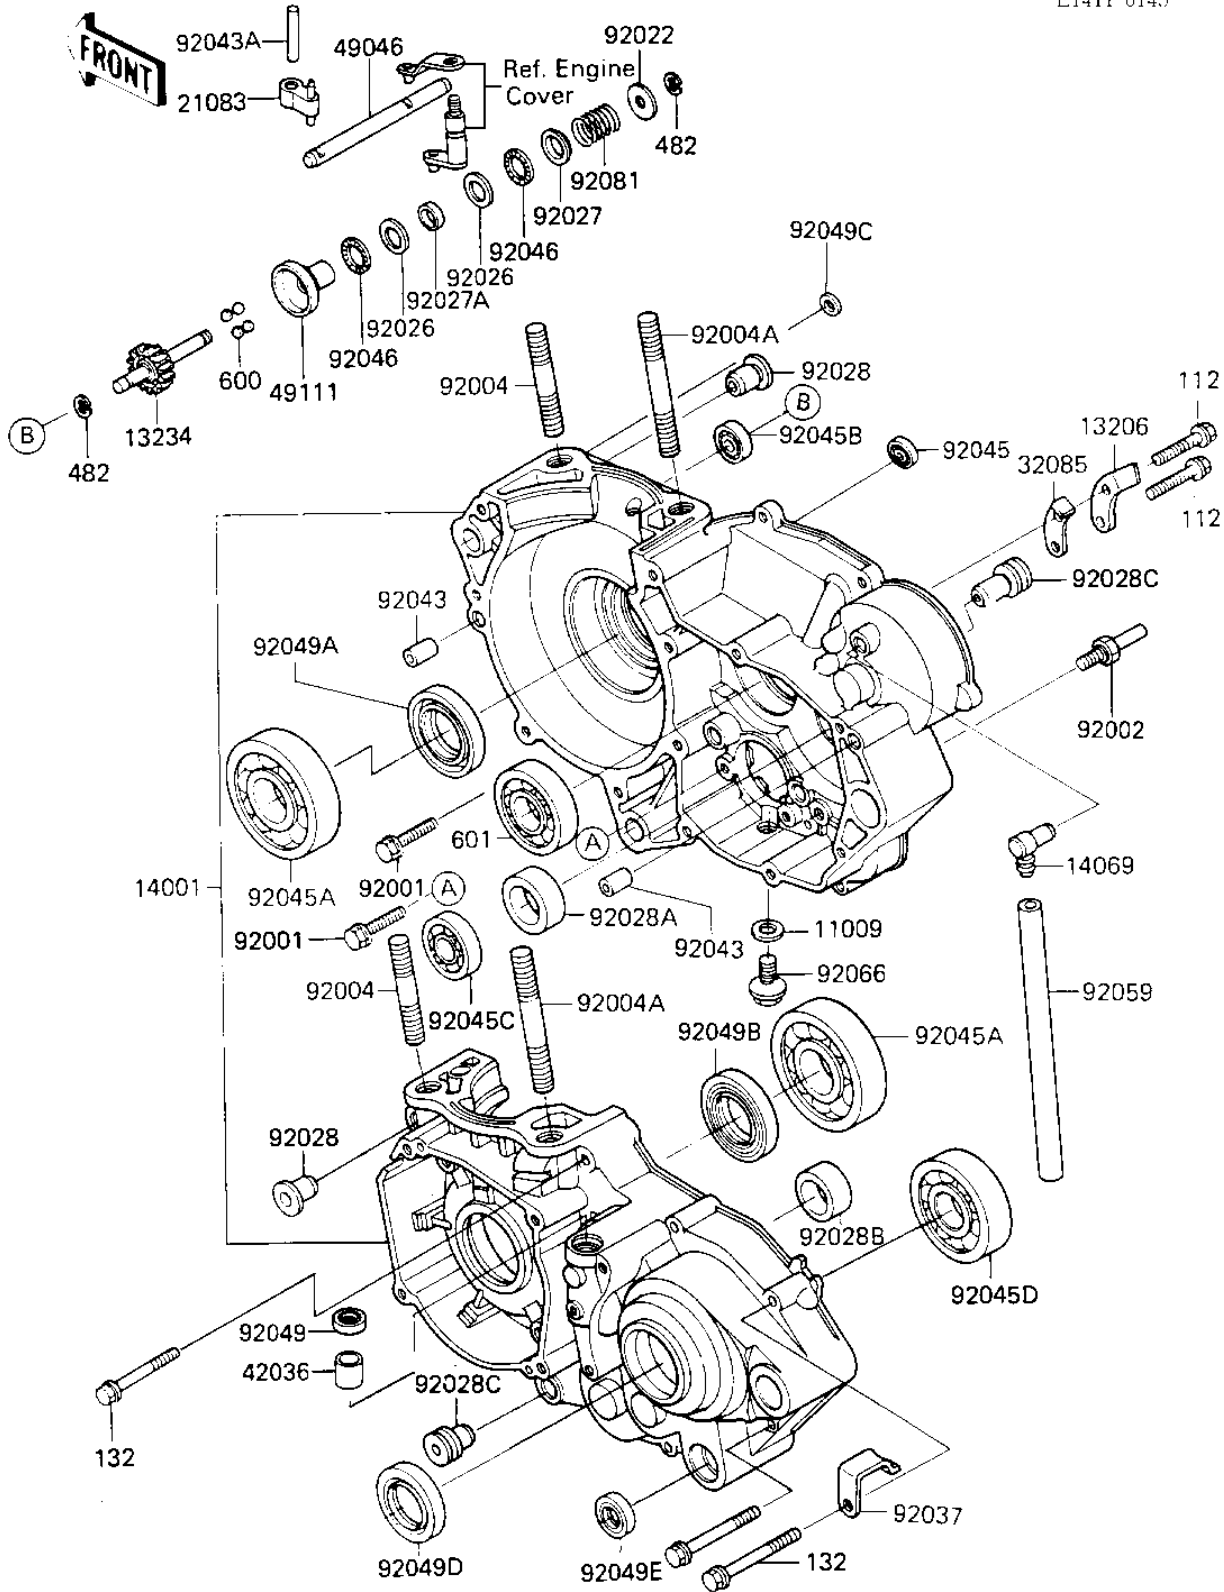

1986 KX250

PARTS DIAGRAM

CRANKCASE

E1411-0145

1986 KX250

PARTS LIST CRANKCASE

ITEM NAME

PART NUMBER

QUANTITY
