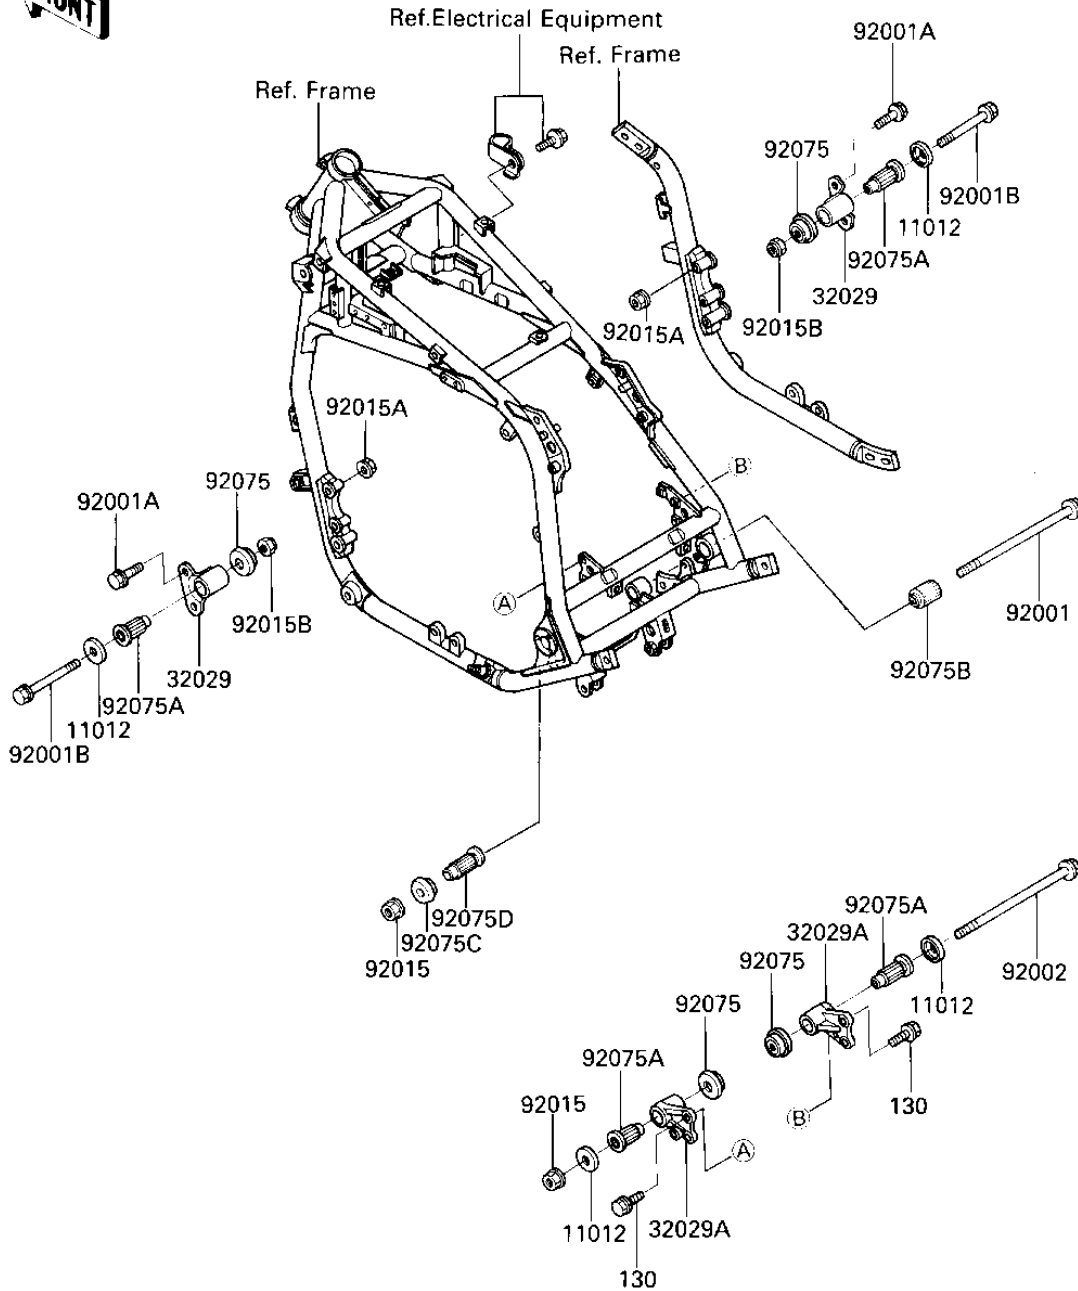

1986 Voyager XII

PARTS DIAGRAM

FRAME FITTINGS

F2131-0232

1986 Voyager XII

PARTS LIST FRAME FITTINGS

ITEM NAME

PART NUMBER

QUANTITY
