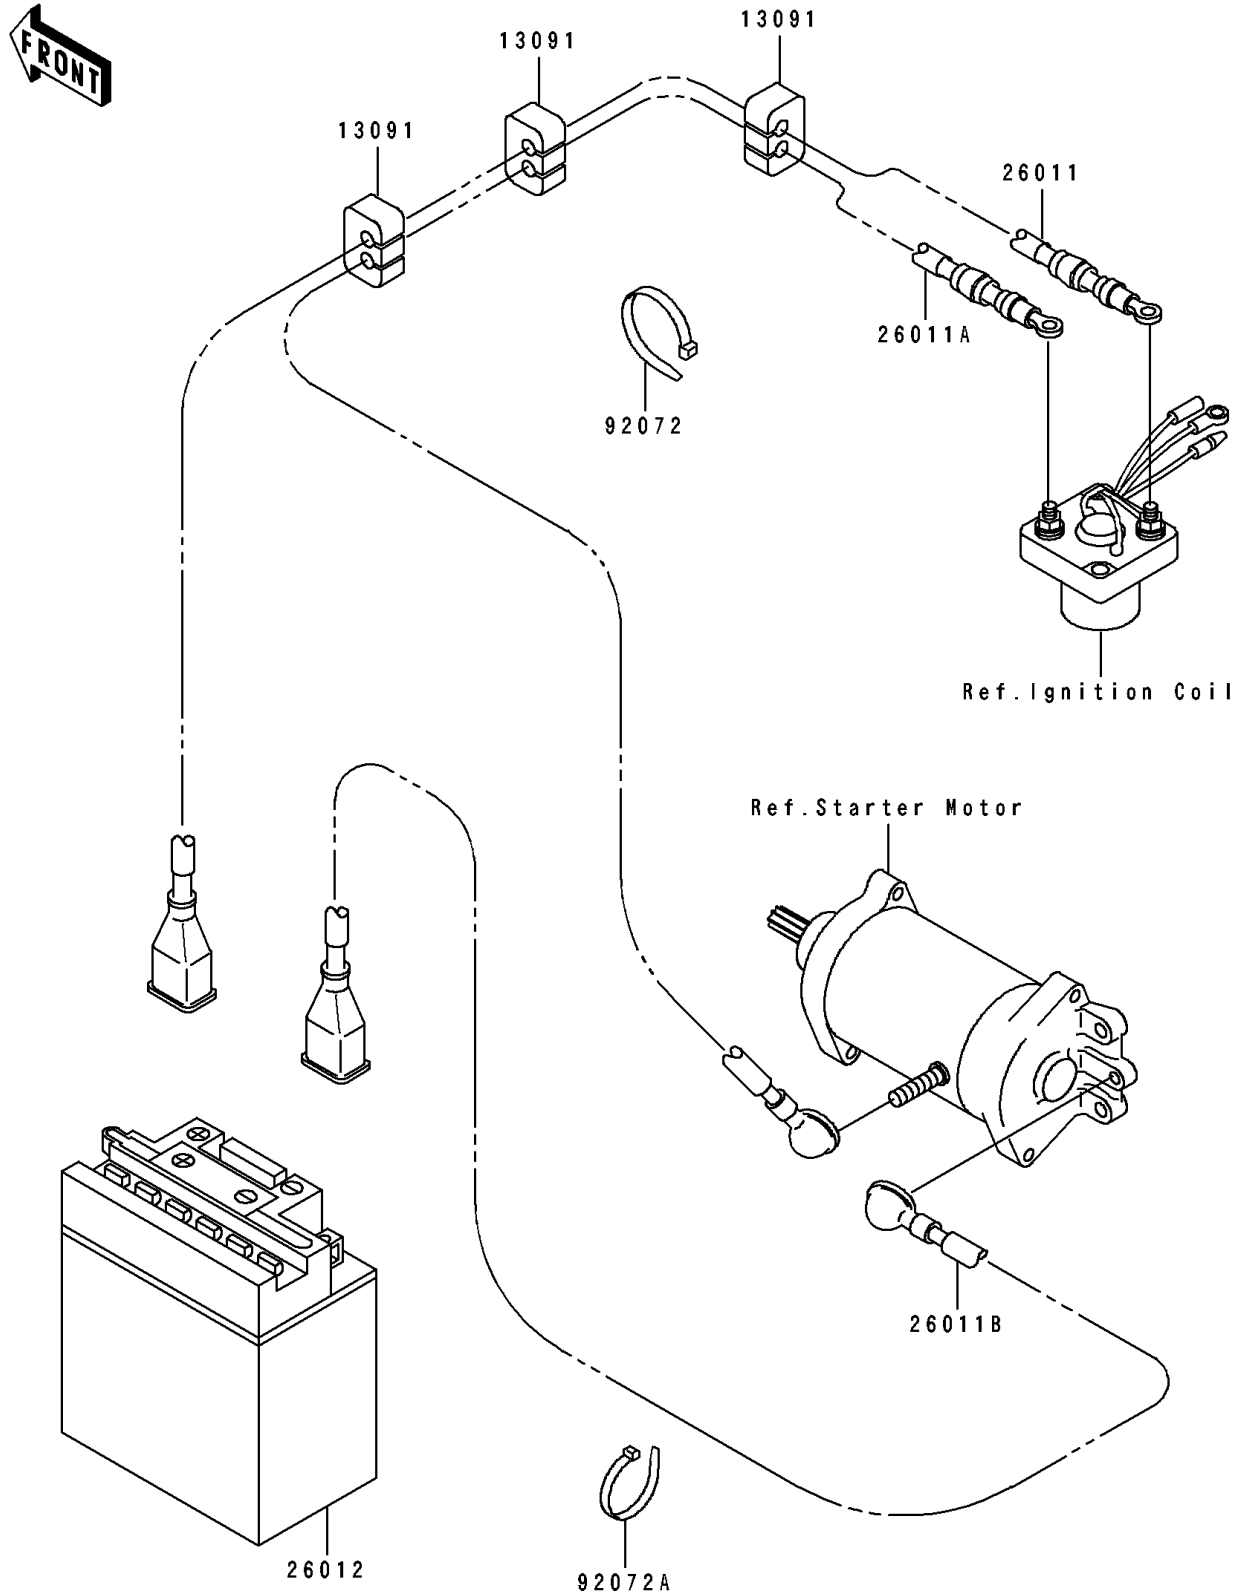

1994 SC

PARTS DIAGRAM

Electrical Equipment

F3181

1994 SC

PARTS LIST

Electrical Equipment

Kawasaki

Let the Good Times Roll®

ITEM NAME

PART NUMBER

QUANTITY
