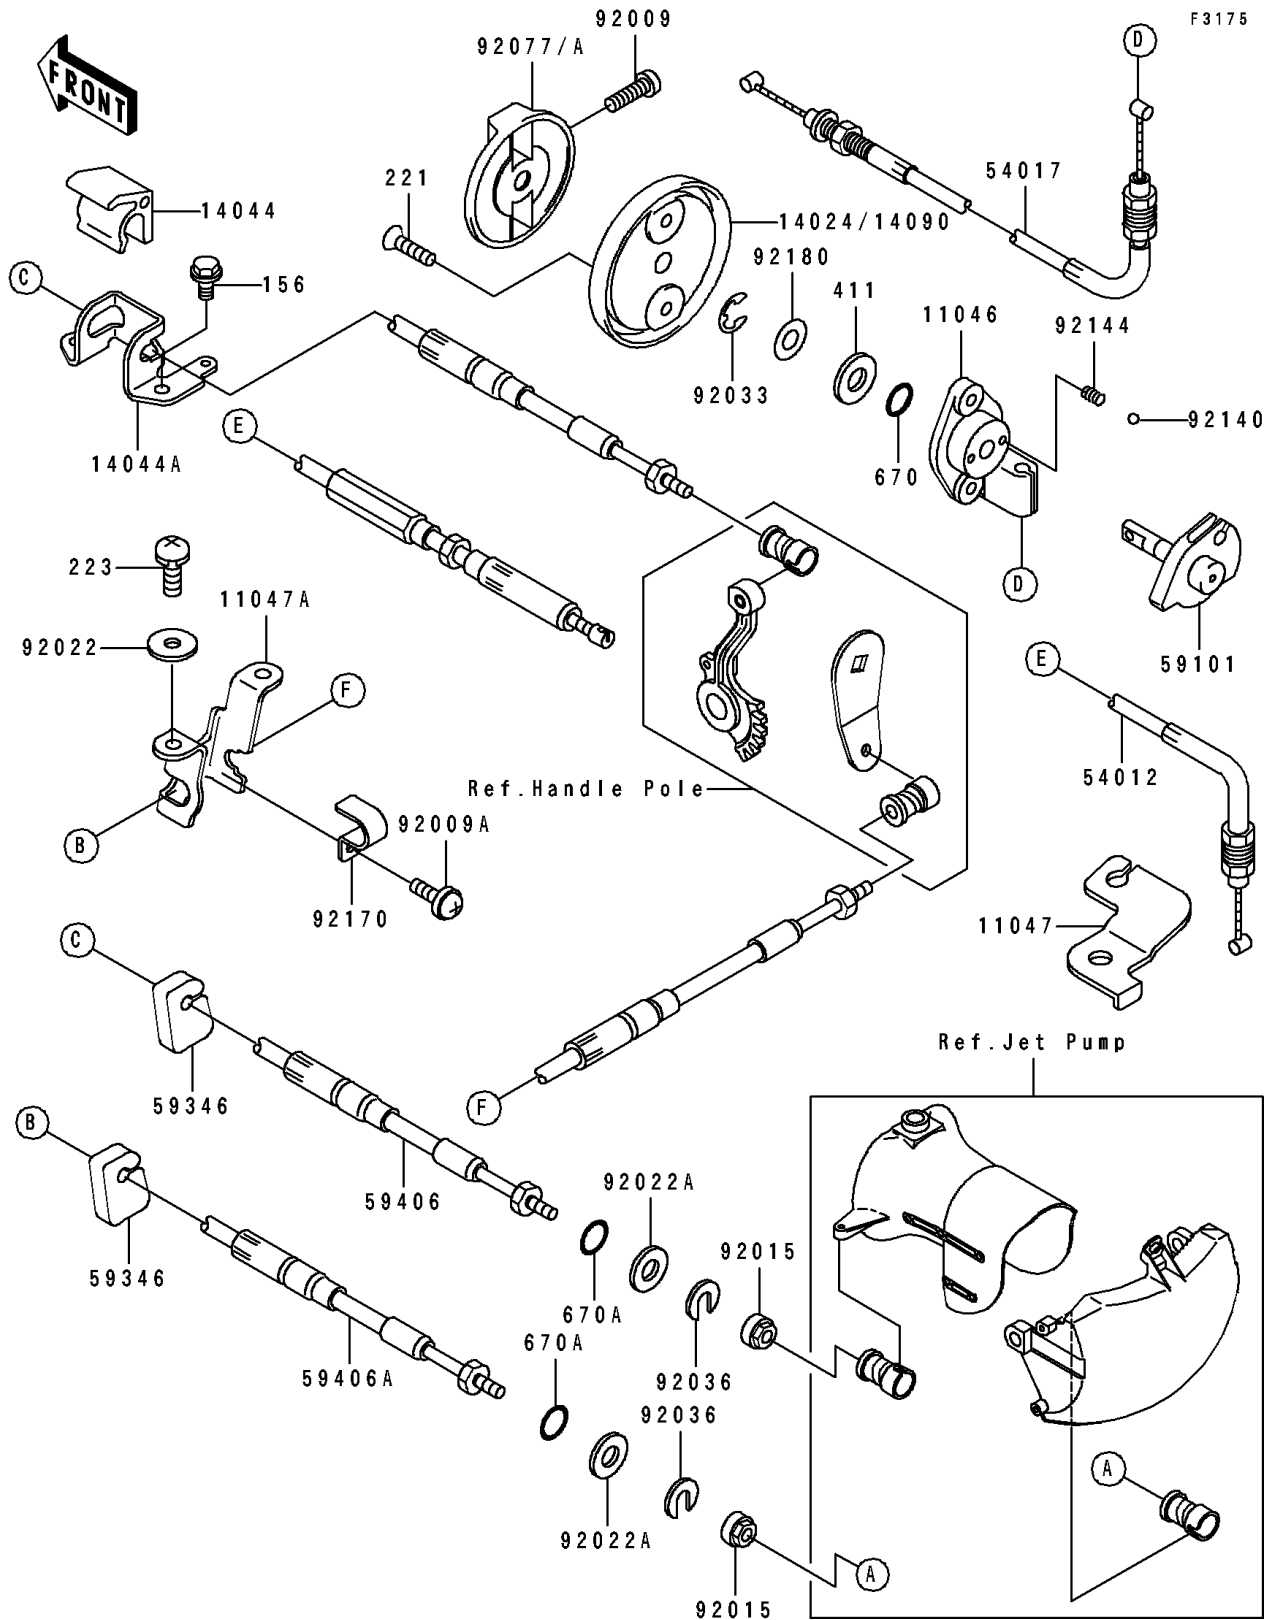

1994 SC

PARTS DIAGRAM

Cables

1994 SC

PARTS LIST

Cables

Kawasaki

Let the Good Times Roll®

ITEM NAME

PART NUMBER

QUANTITY
