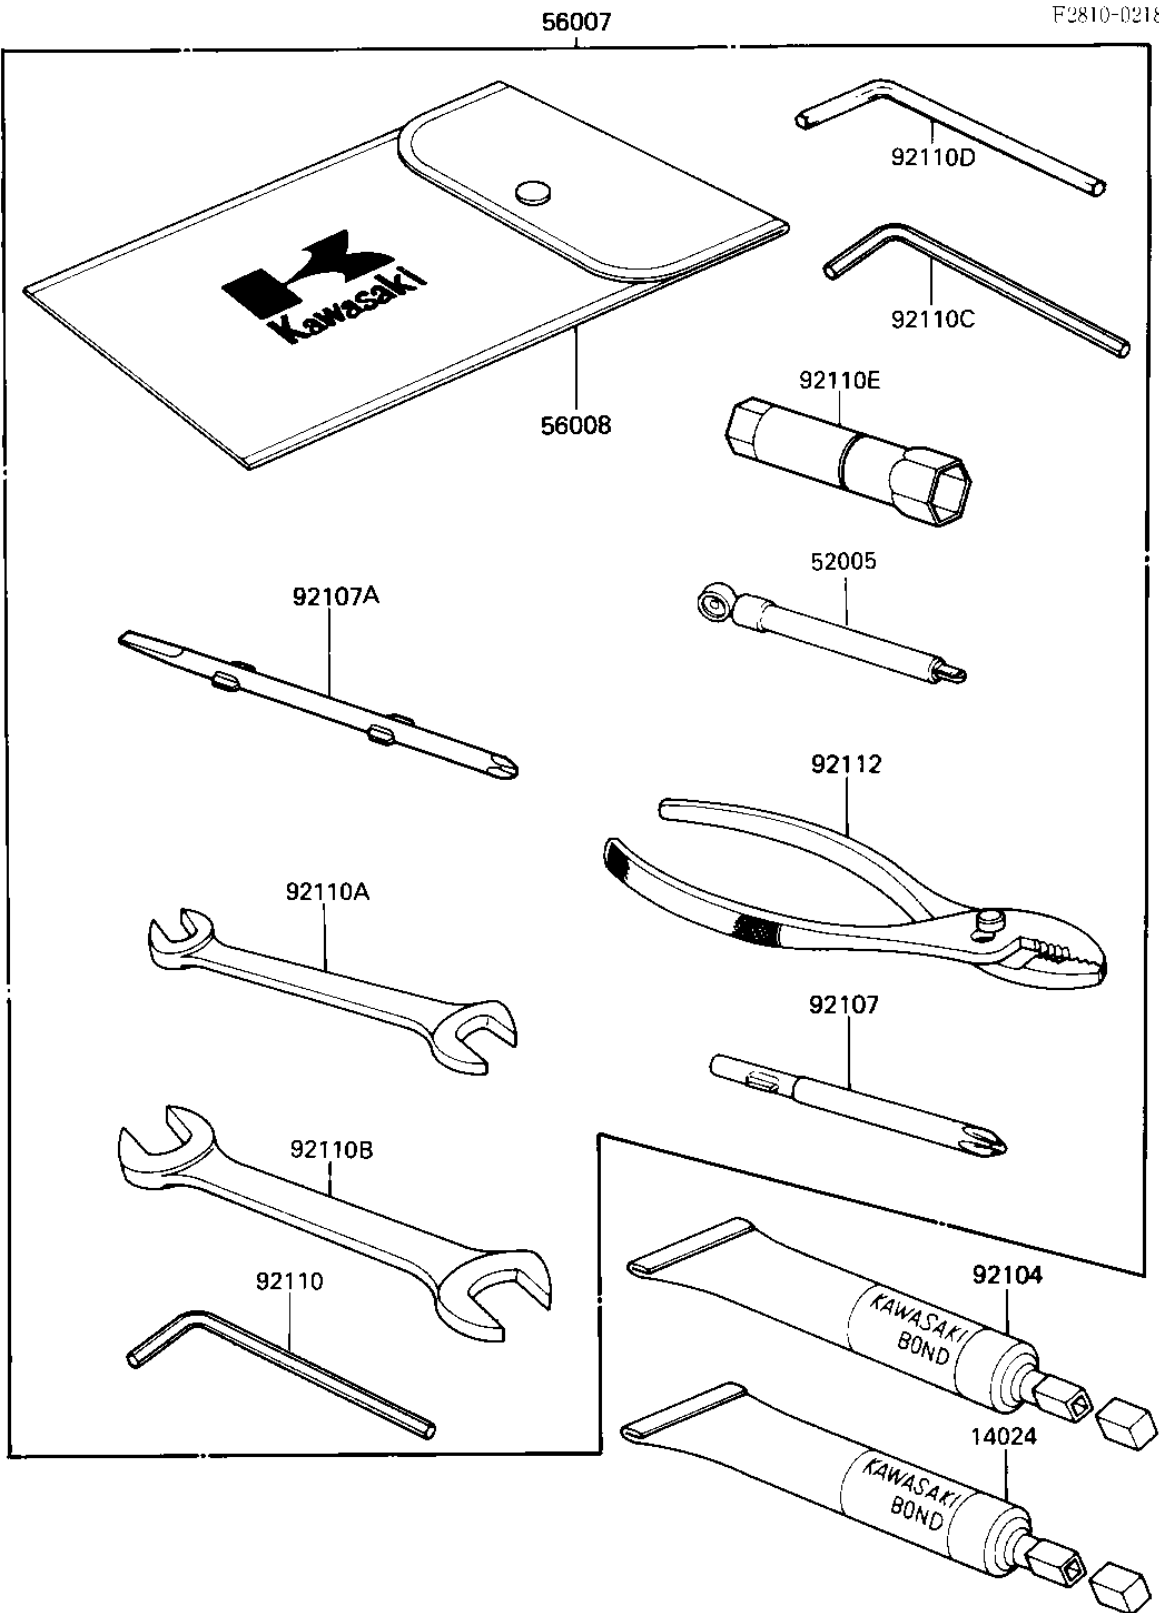

1987 Ninja® 1000R

PARTS DIAGRAM

OWNER TOOLS

1987 Ninja® 1000R

PARTS LIST
OWNER TOOLS

Kawasaki
Let the Good Times Roll®

ITEM NAME

PART NUMBER

QUANTITY
