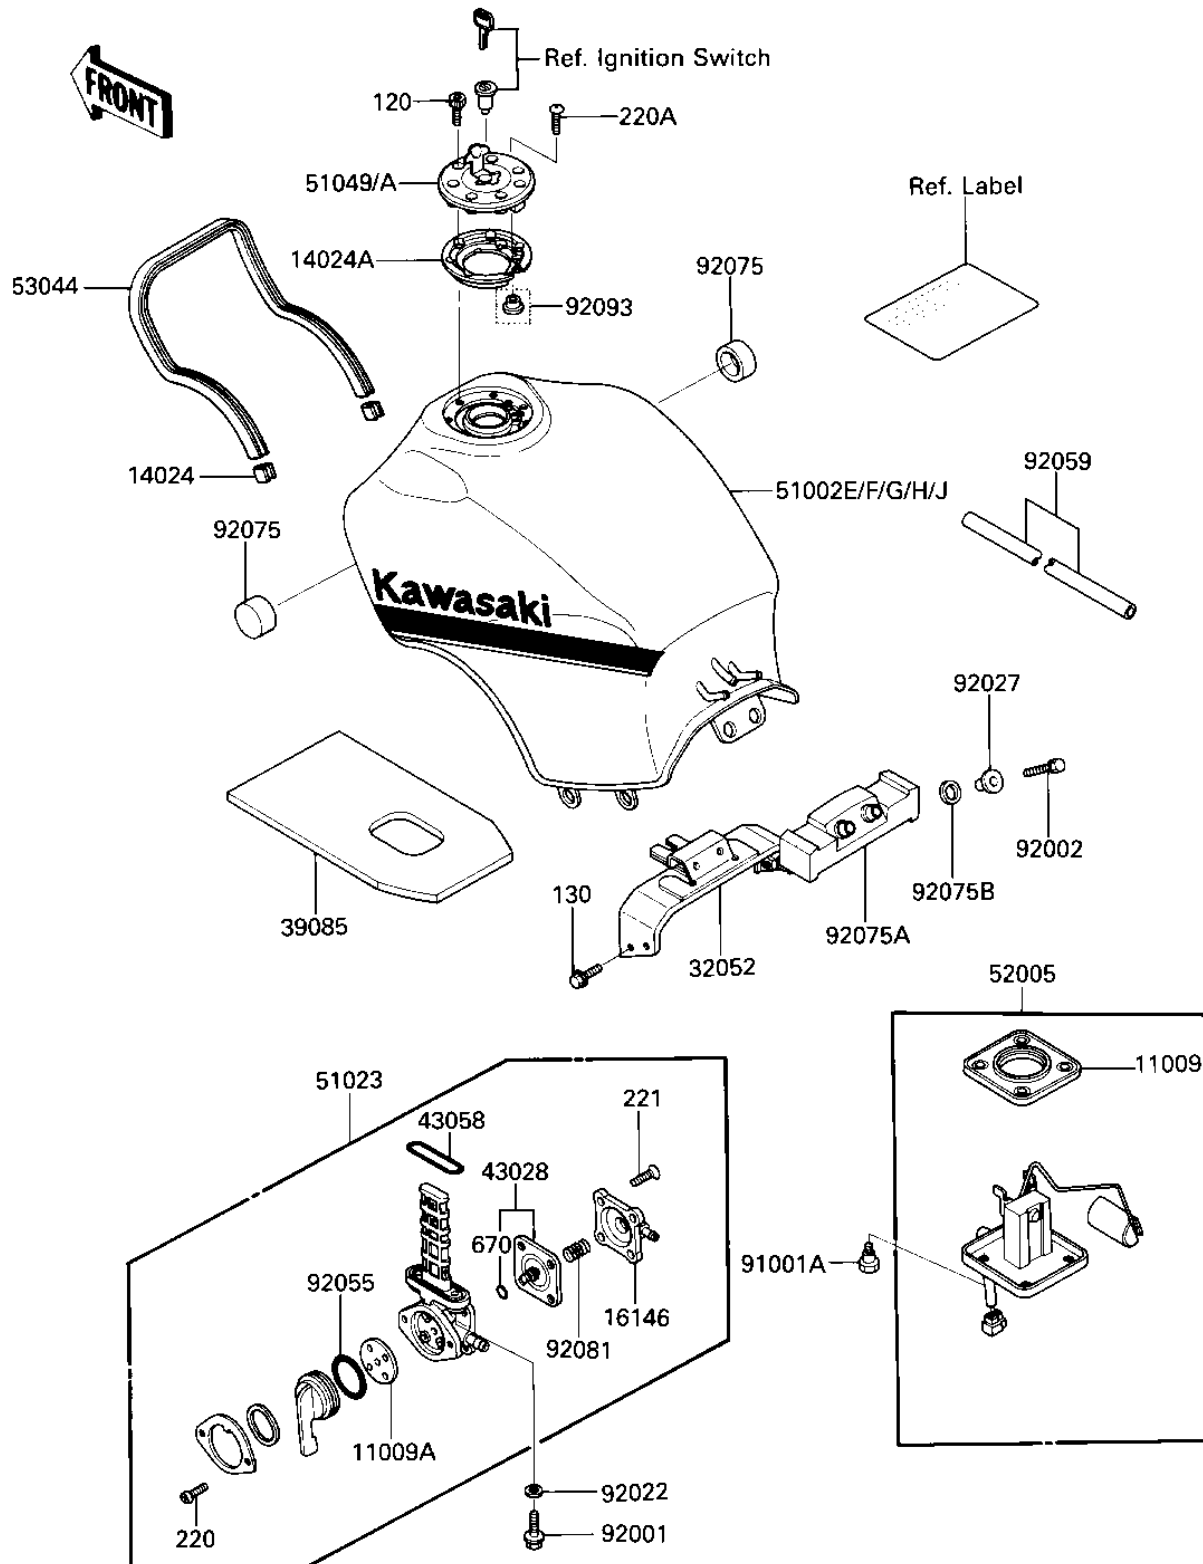

1986 Ninja[®] 1000R

PARTS DIAGRAM

FUEL TANK

F2410-0311

1986 Ninja[®] 1000R

PARTS LIST

FUEL TANK

ITEM NAME

PART NUMBER

QUANTITY
