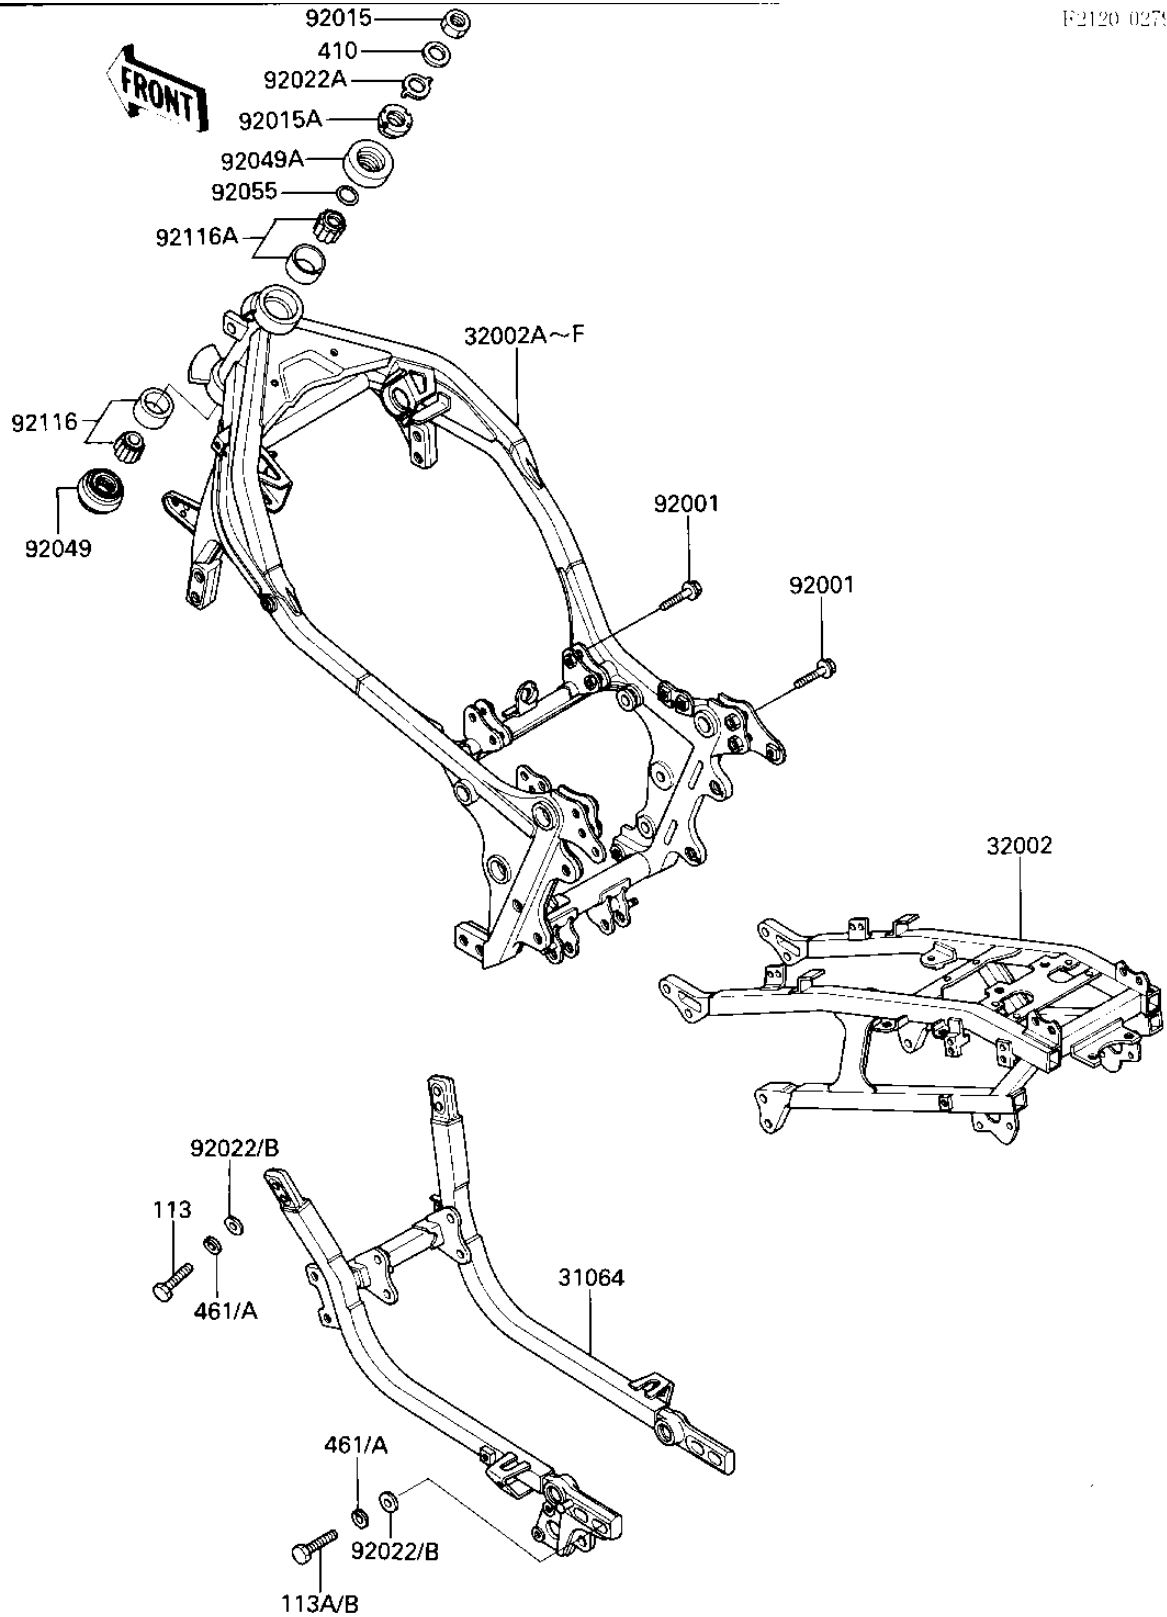

1987 Ninja® 1000R

PARTS DIAGRAM

FRAME

1987 Ninja® 1000R

PARTS LIST

FRAME

Kawasaki

Let the Good Times Roll®

ITEM NAME	PART NUMBER	QUANTITY
PIPE-COMP,FRAME,LWR (Ref # 31064)	31064-1067	1
FRAME-COMP,RR (Ref # 32002)	32002-1808	1
FRAME-COMP,FR (Ref # 32002E)	32002-1932	1
FRAME-COMP,FR (Ref # 32002F)	32002-1934	1
BOLT,FLANGED,8X28,BLA (Ref # 92001)	92001-1508	8
NUT,18MM (Ref # 92015)	92015-1404	1
NUT (Ref # 92015A)	92015-1546	1
WASHER,CLAW,18.5X30X2 (Ref # 92022A)	92022-1555	1
WASHER,10.5X18X2.5 (Ref # 92022B)	92022-1876	8
SEAL-OIL,XMHE36X52X4J (Ref # 92049)	92049-1162	1
SEAL-OIL,STEERING STE (Ref # 92049A)	92049-1214	1
RING-0.24.7MM (Ref # 92055)	92055-1160	1
BRG,ROLLER,HR320/28XJ (Ref # 92116)	92116-1009	1
BEARING-ROLLER (Ref # 92116A)	92116-1056	1
BOLT-SMALL-FINE (Ref # 113)	113P1030	4
BOLT-SMALL-FINE (Ref # 113B)	113S1035	4
W-PLAIN-S (Ref # 410)	410F1800	1
WASHER-SPRING,10MM (Ref # 461A)	461K1000	8