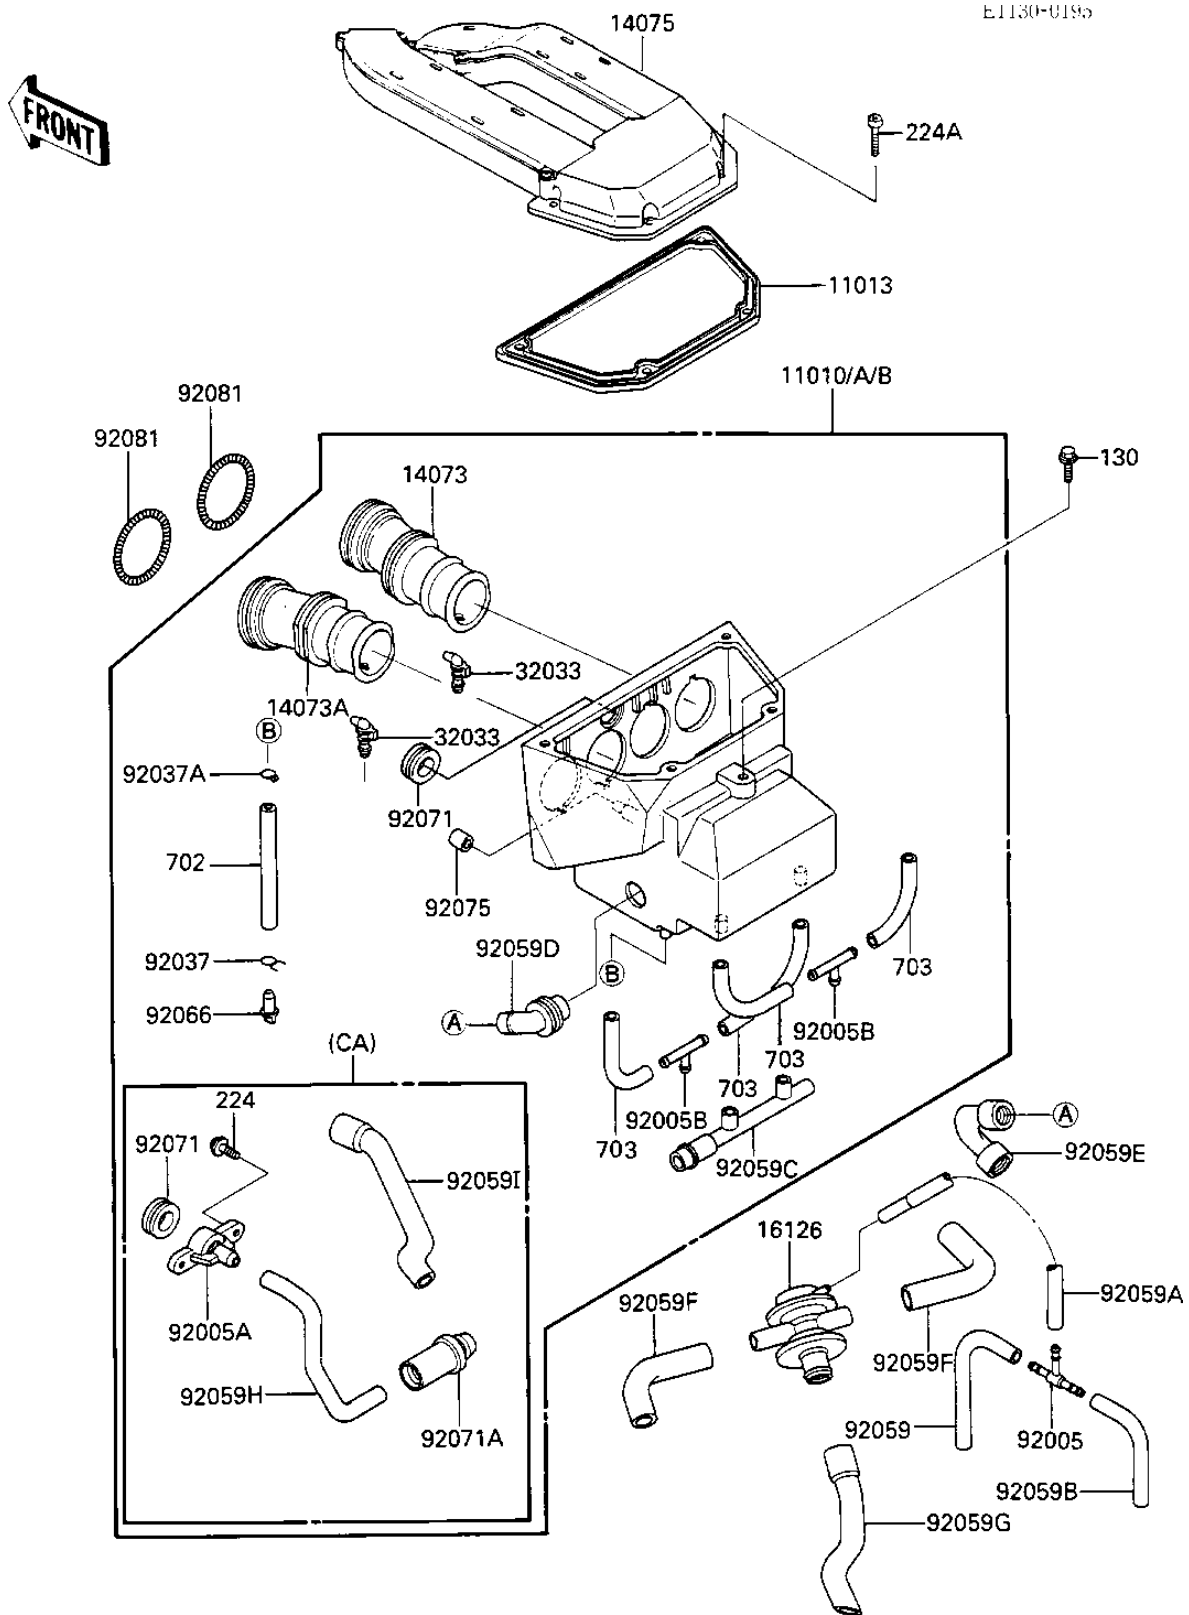

1986 Ninja[®] 1000R

PARTS DIAGRAM

AIR CLEANER

Kawasaki

Let the Good Times Roll[®]

1986 Ninja® 1000R

PARTS LIST

AIR CLEANER

ITEM NAME	PART NUMBER	QUANTITY
FILTER-ASSY-AIR (Ref # 11010)	11010-1278	1
FILTER-ASSY-AIR (Ref # 11010A)	11010-1279	1
11010-1346 (Canada) (Ref # 11010B)	11010-1280	1
ELEMENT-AIR FILTER (Ref # 11013)	11013-1128	1
DUCT,#1,#4 (Ref # 14073)	14073-1215	2
DUCT,#2,#3 (Ref # 14073A)	14073-1216	2
CAP-ASSY,AIR FILTER (Ref # 14075)	14075-1064	1
VALVE,AIR SWITCH (Ref # 16126)	16126-1144	1
PIPE (Ref # 32033)	32033-1967	4
FITTING,TUBE (Ref # 92005)	92005-1017	1
FITTING (Ref # 92005A)	92005-1139	1
FITTING,T-TYPE (Ref # 92005B)	92005-1143	2
CLAMP-PIPE (Ref # 92037)	92037-072	1
CLAMP,CHAIN OILER (Ref # 92037A)	92037-147	1
TUBE,VACUUM,LONG (Ref # 92059)	92059-1162	1
TUBE,VACUUM,LONG (Ref # 92059A)	92059-1162	1
TUBE,4X9X80 (Ref # 92059B)	92059-1365	1
TUBE,BREATHER,INNER (Ref # 92059C)	92059-1549	1
TUBE,BREATHER,OUTER (Ref # 92059D)	92059-1550	1
TUBE (Ref # 92059E)	92059-1551	1
TUBE (Ref # 92059F)	92059-1629	2
TUBE (Ref # 92059G)	92059-1630	1
TUBE (Ref # 92059H)	92059-1631	1
TUBE (Ref # 92059I)	92059-1636	1
PLUG (Ref # 92066)	92066-1211	1
GROMMET,AIR FILTER (Ref # 92071)	92071-1042	1
GROMMET (Ref # 92071A)	92071-1132	1
DAMPER RUBBER (Ref # 92075)	92075-107	1
SPRING,COIL,BLACK (Ref # 92081)	92081-1457	4

1986 Ninja[®] 1000R

PARTS LIST AIR CLEANER

ITEM NAME	PART NUMBER	QUANTITY
BOLT-FLANGED,6X20 (Ref # 130)	130C0620	1
SCREW-PAN-WP-CROS (Ref # 224)	224C0614	2
SCREW-PAN-WP-CROS (Ref # 224A)	224C0620	4
TUBE-RUBBER (Ref # 702)	702A07480	1
TUBE-RUBBER (Ref # 703)	703A07100	4