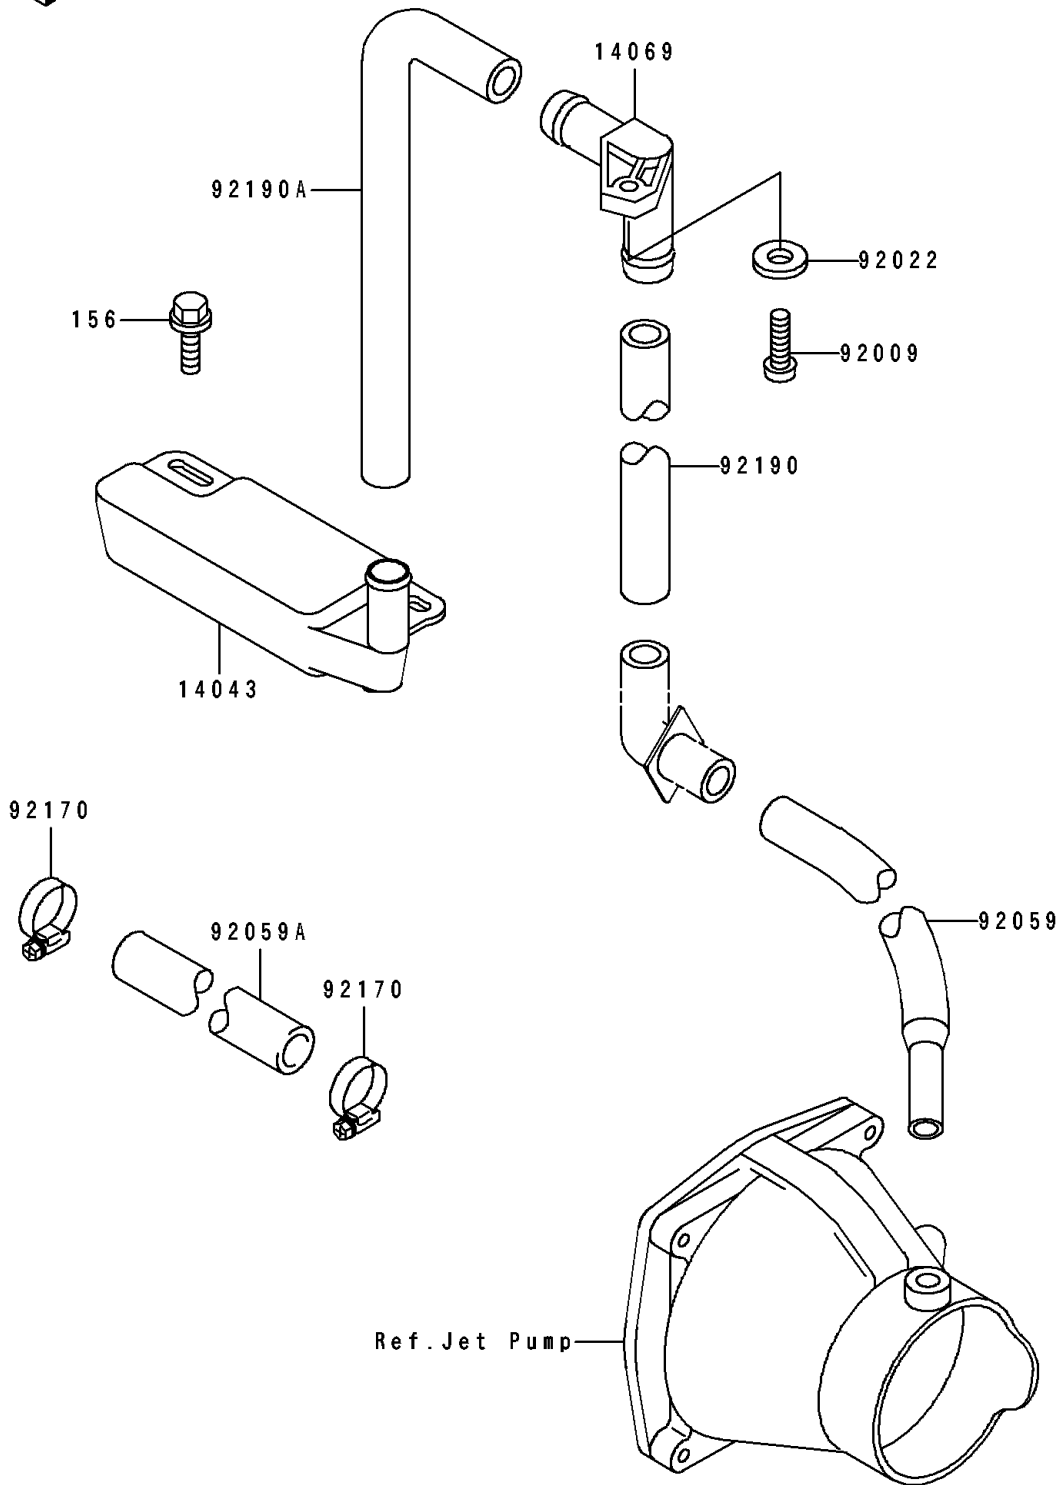

1994 SC

PARTS DIAGRAM

Bilge System

F 31 45

1994 SC

PARTS LIST

Bilge System

Kawasaki

Let the Good Times Roll®

ITEM NAME

PART NUMBER

QUANTITY
