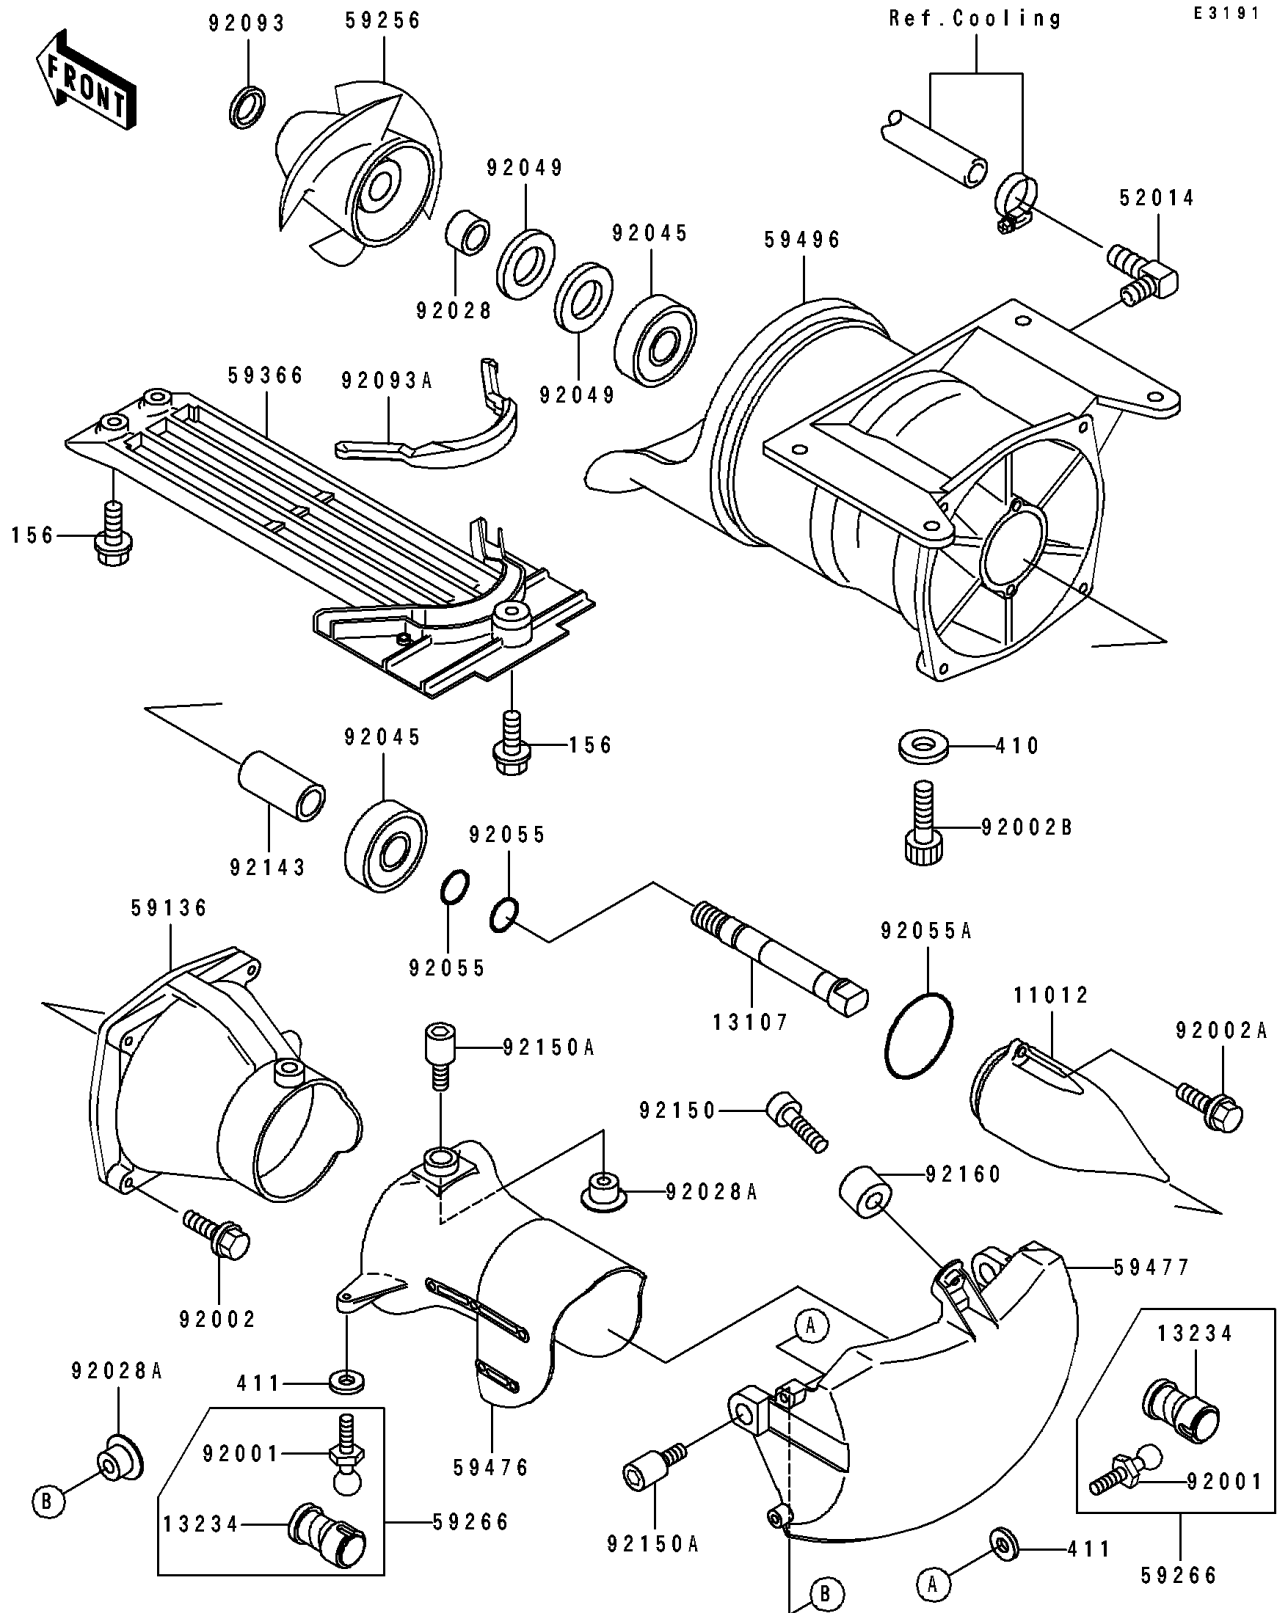

1994 SC

PARTS DIAGRAM

Jet Pump

1994 SC

PARTS LIST

Jet Pump

Kawasaki

Let the Good Times Roll®

ITEM NAME

PART NUMBER

QUANTITY
