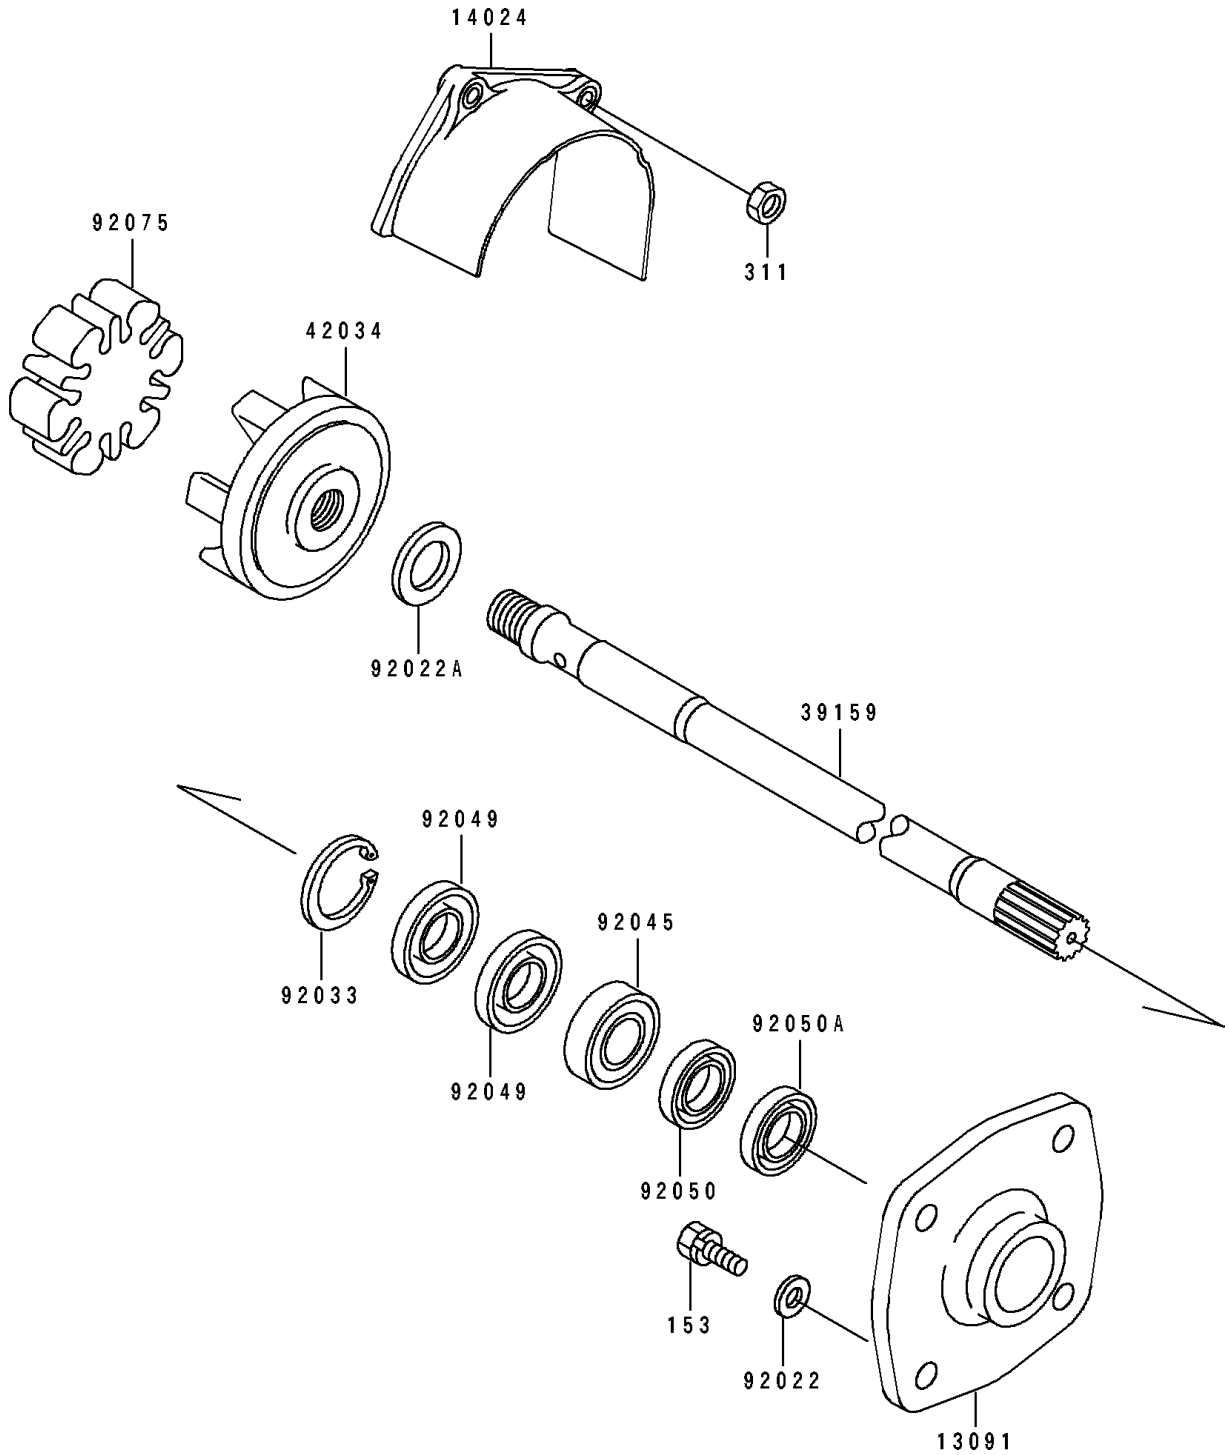

## PARTS DIAGRAM

### Drive Shaft

E3134

## PARTS LIST

### Drive Shaft

**Kawasaki**

Let the Good Times Roll®

**ITEM NAME**

**PART NUMBER**

**QUANTITY**

---