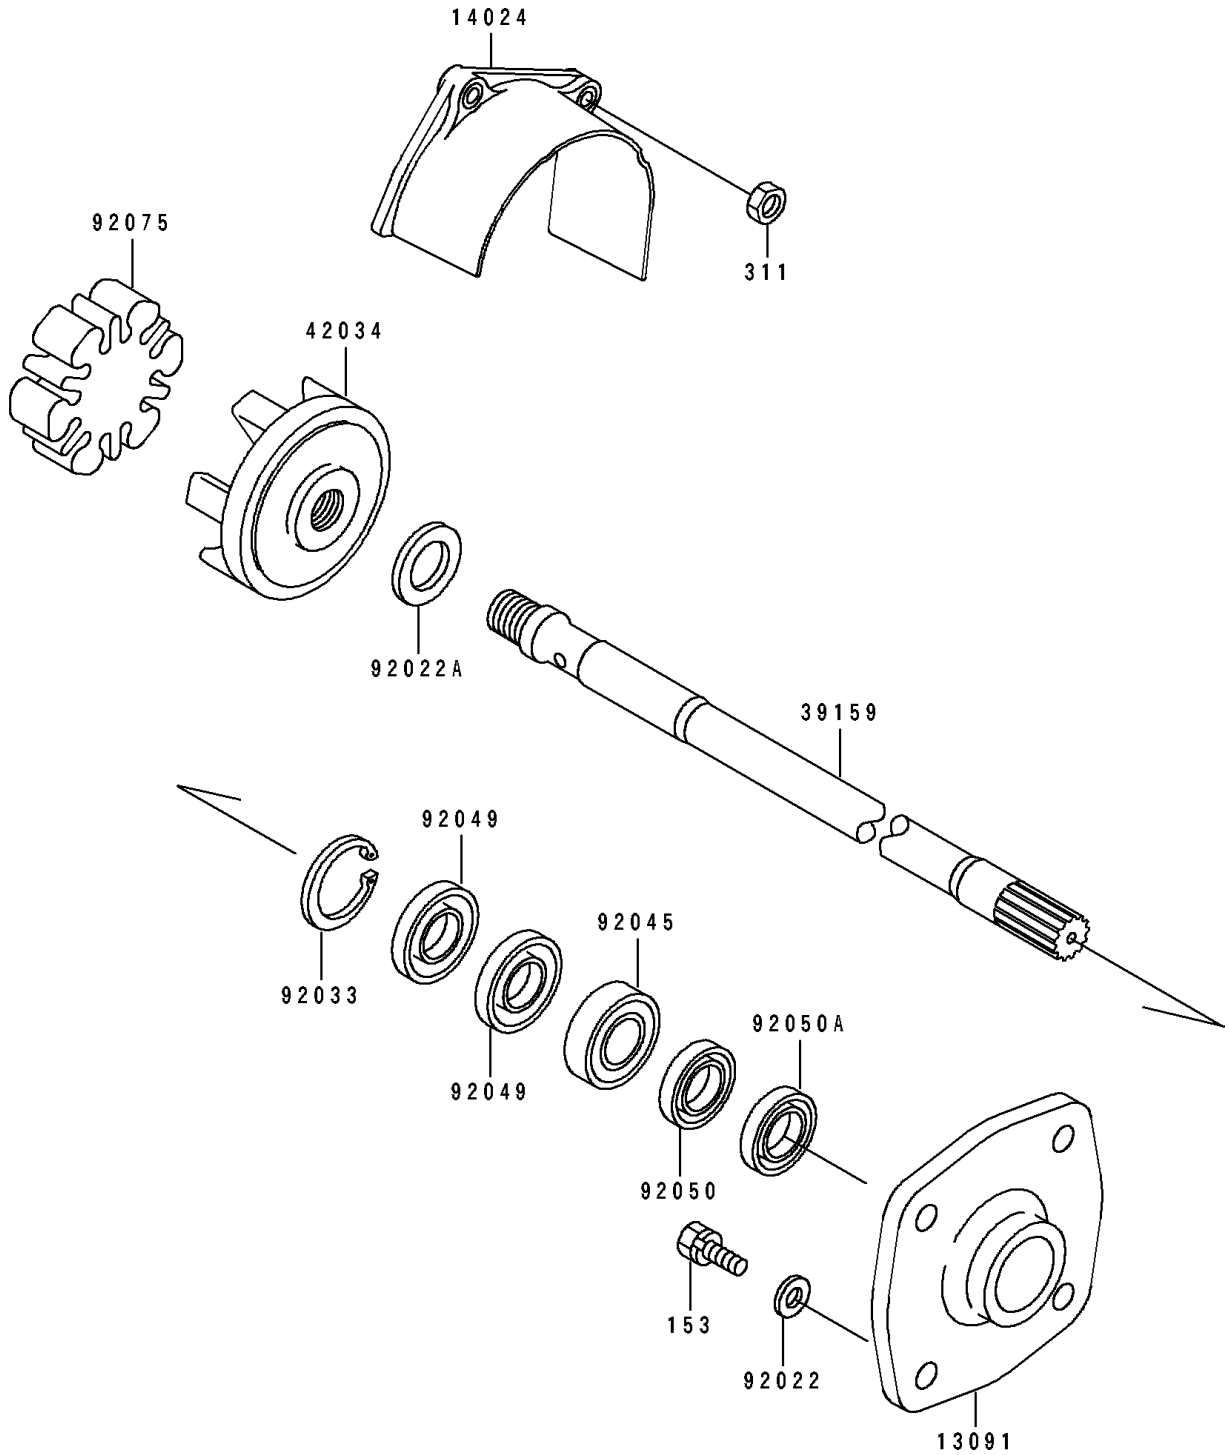

1992 SC

PARTS DIAGRAM

Drive Shaft

E3134

1992 SC

PARTS LIST

Drive Shaft

Kawasaki

Let the Good Times Roll®

ITEM NAME

PART NUMBER

QUANTITY
