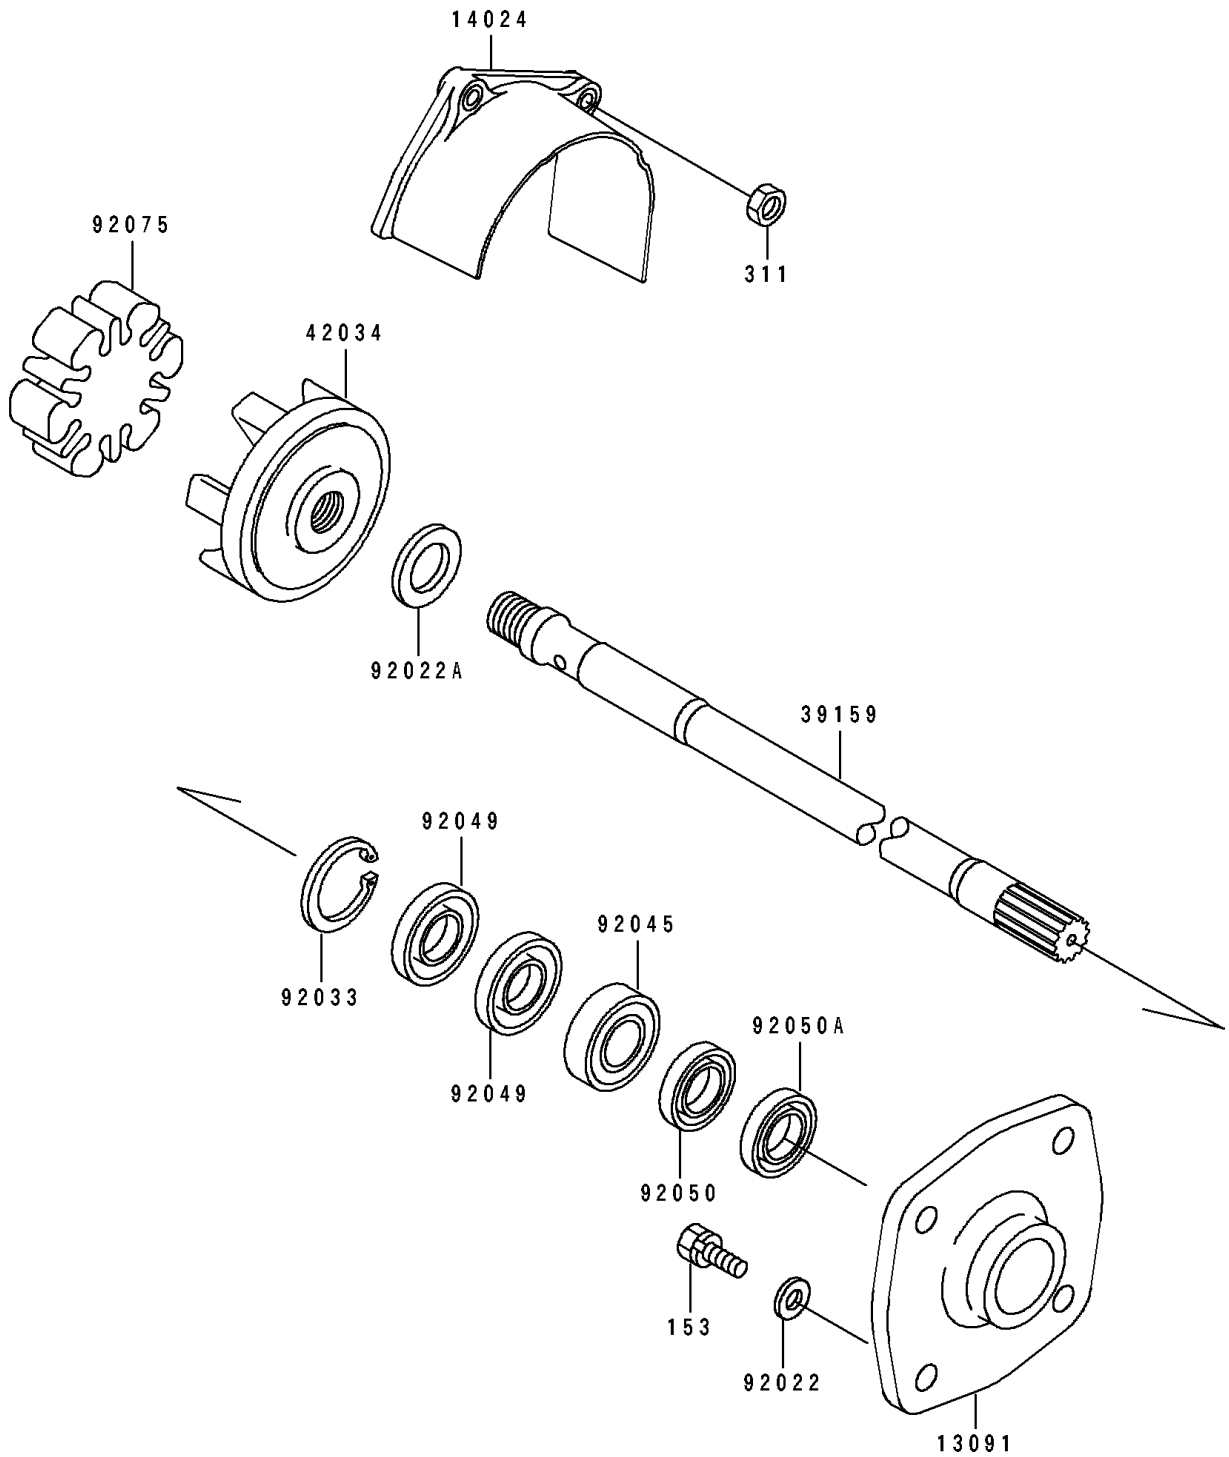

1995 SC

PARTS DIAGRAM

Drive Shaft

E3134

1995 SC

PARTS LIST

Drive Shaft

Kawasaki

Let the Good Times Roll®

ITEM NAME

PART NUMBER

QUANTITY
