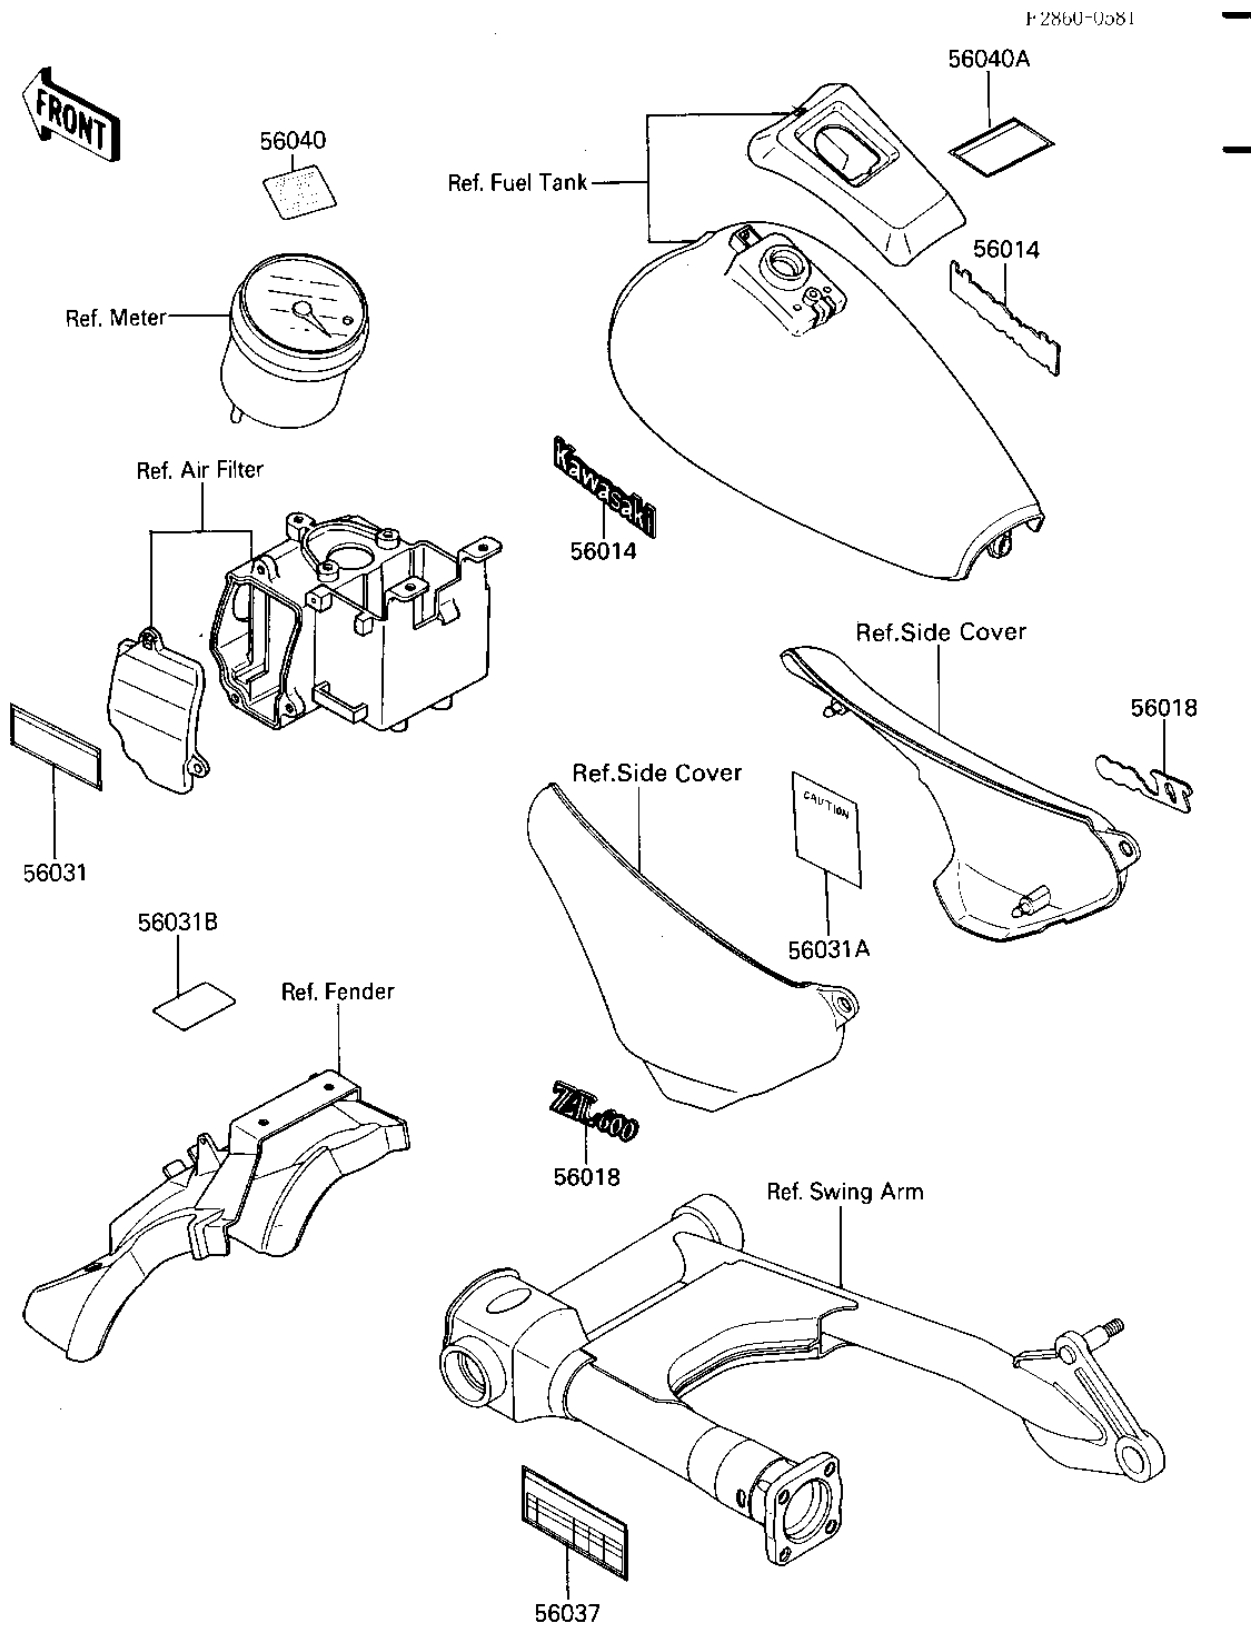

1987 ZL600 Eliminator

PARTS DIAGRAM

LABELS

1987 ZL600 Eliminator

PARTS LIST LABELS

ITEM NAME

PART NUMBER

QUANTITY
