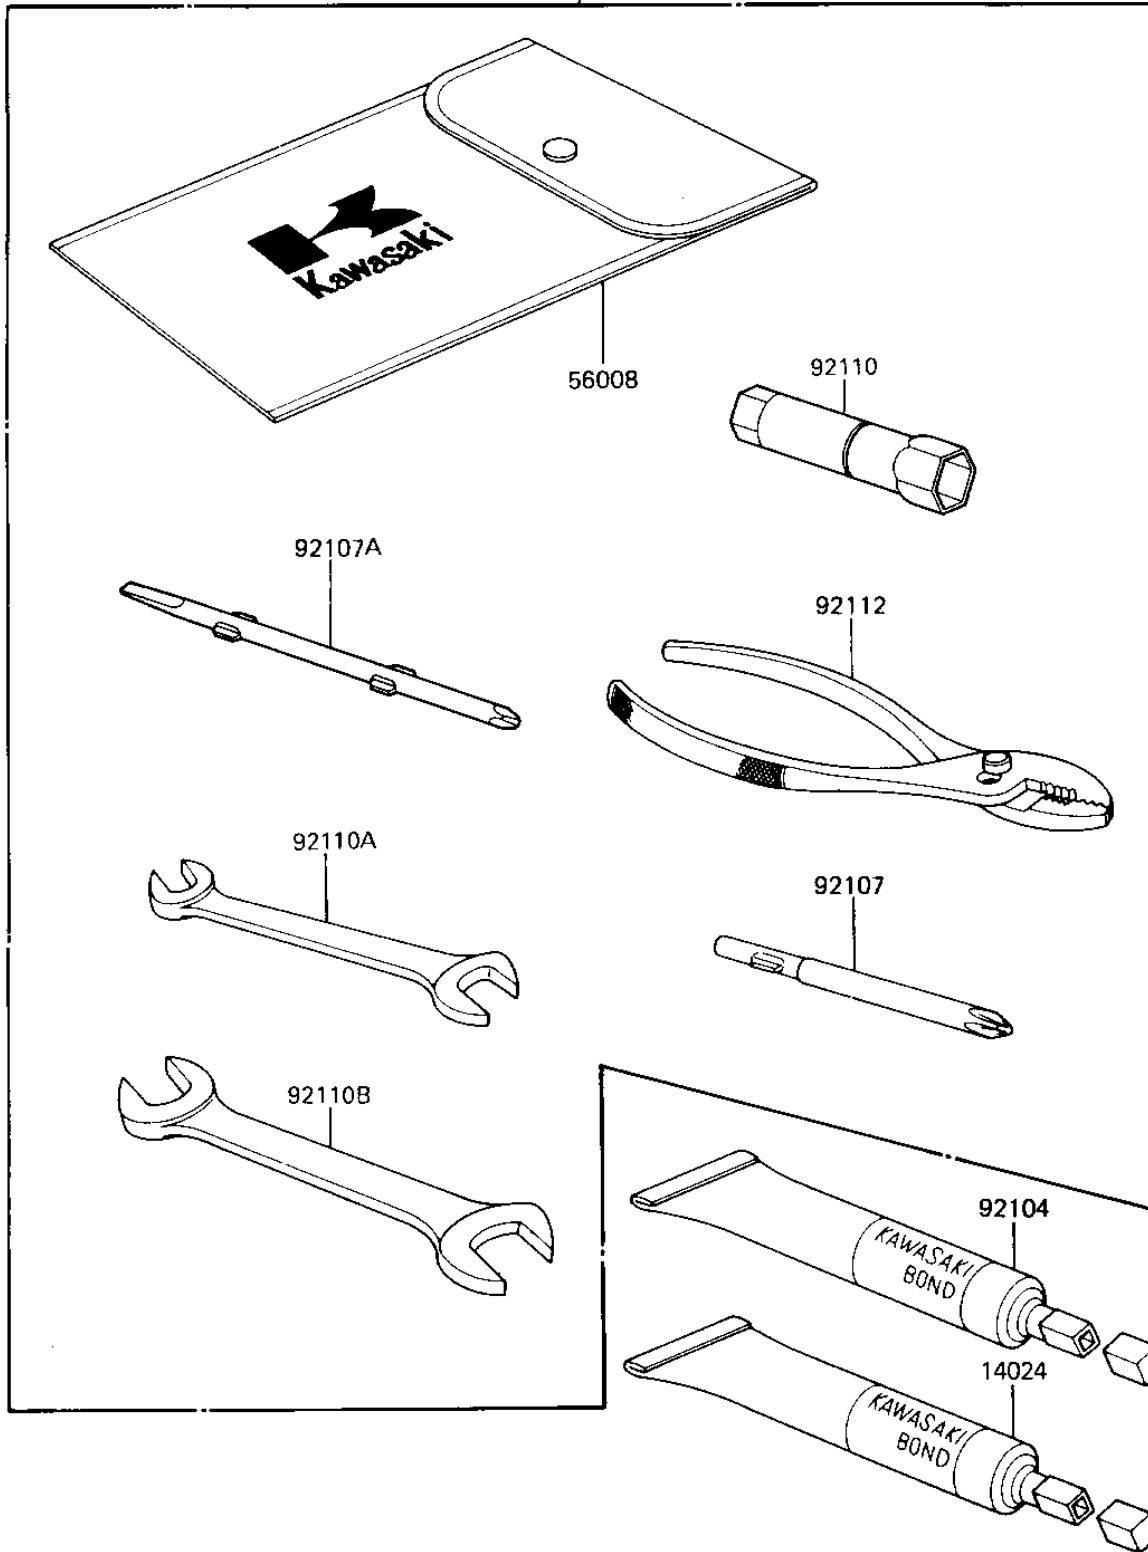

1987 ZL600 Eliminator

PARTS DIAGRAM

OWNER TOOLS

56007

F2810-0224

1987 ZL600 Eliminator

PARTS LIST
OWNER TOOLS

ITEM NAME	PART NUMBER	QUANTITY
-----------	-------------	----------
