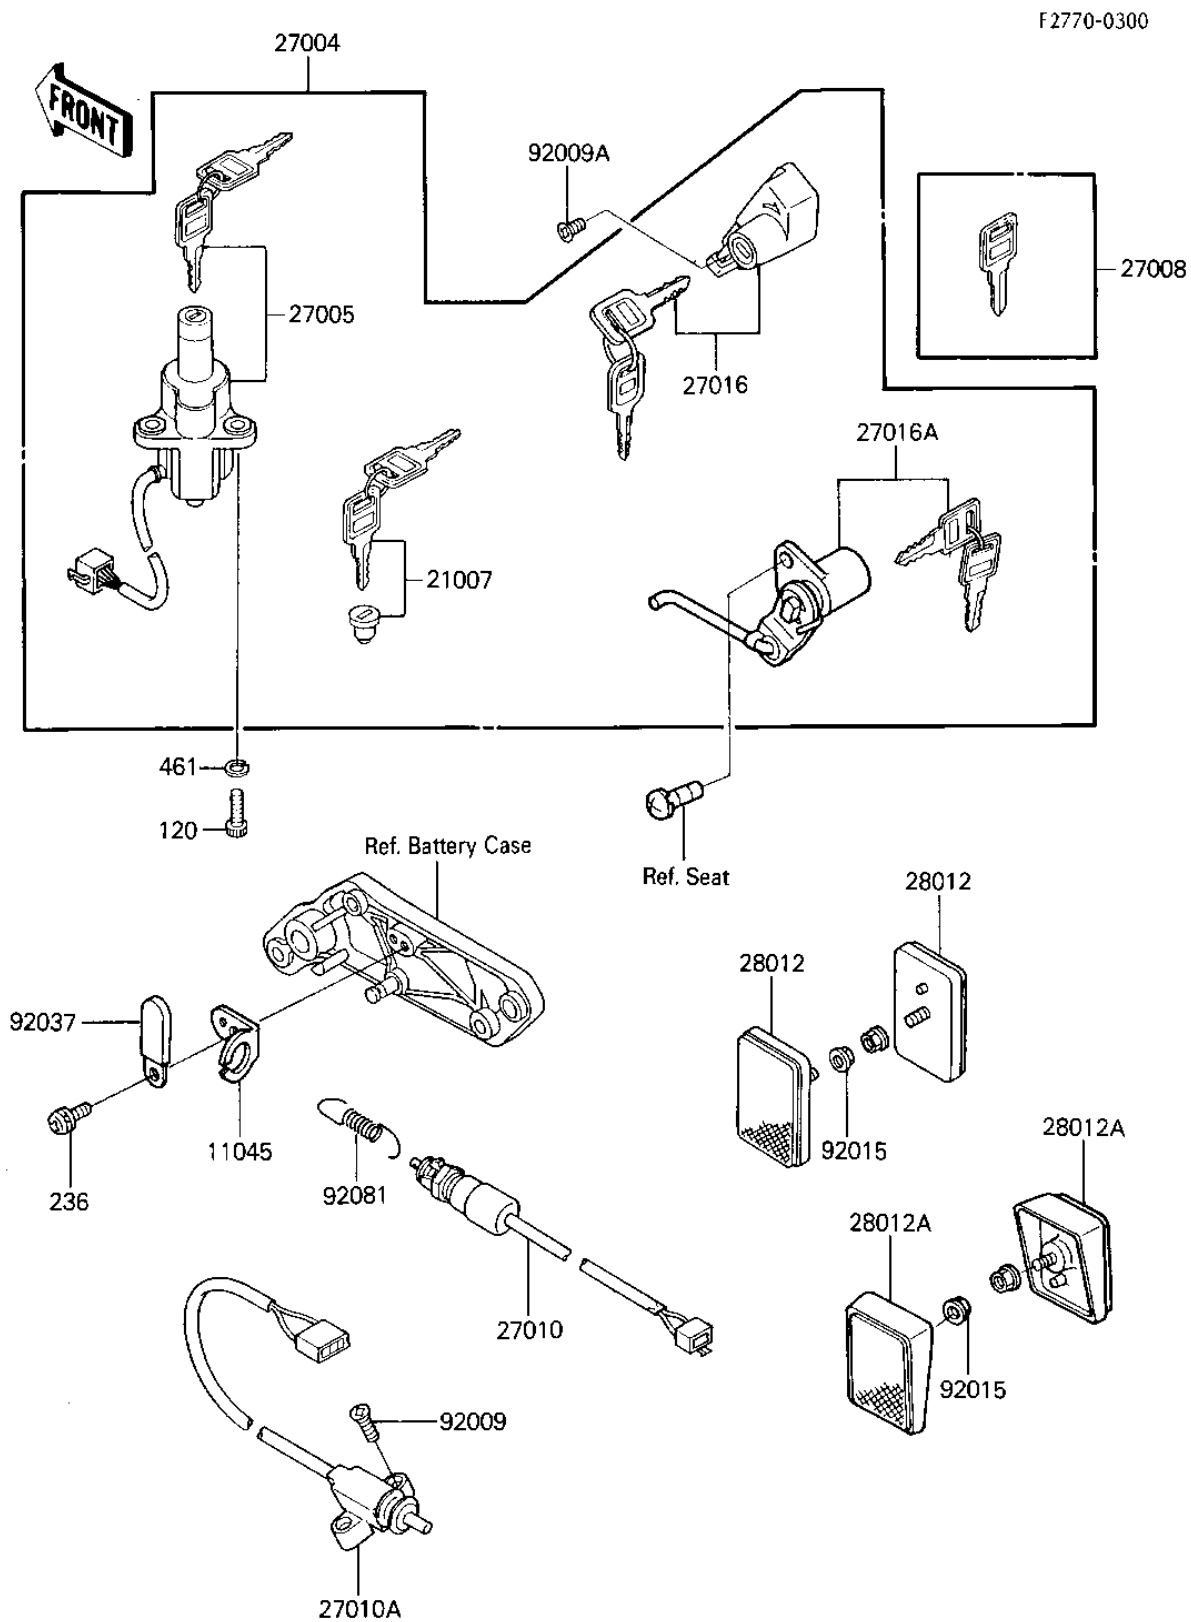

1987 ZL600 Eliminator

PARTS DIAGRAM

IGNITION SWITCH/LOCKS/REFLECTORS

1987 ZL600 Eliminator

PARTS LIST

IGNITION SWITCH/LOCKS/REFLECTORS

ITEM NAME

PART NUMBER

QUANTITY
