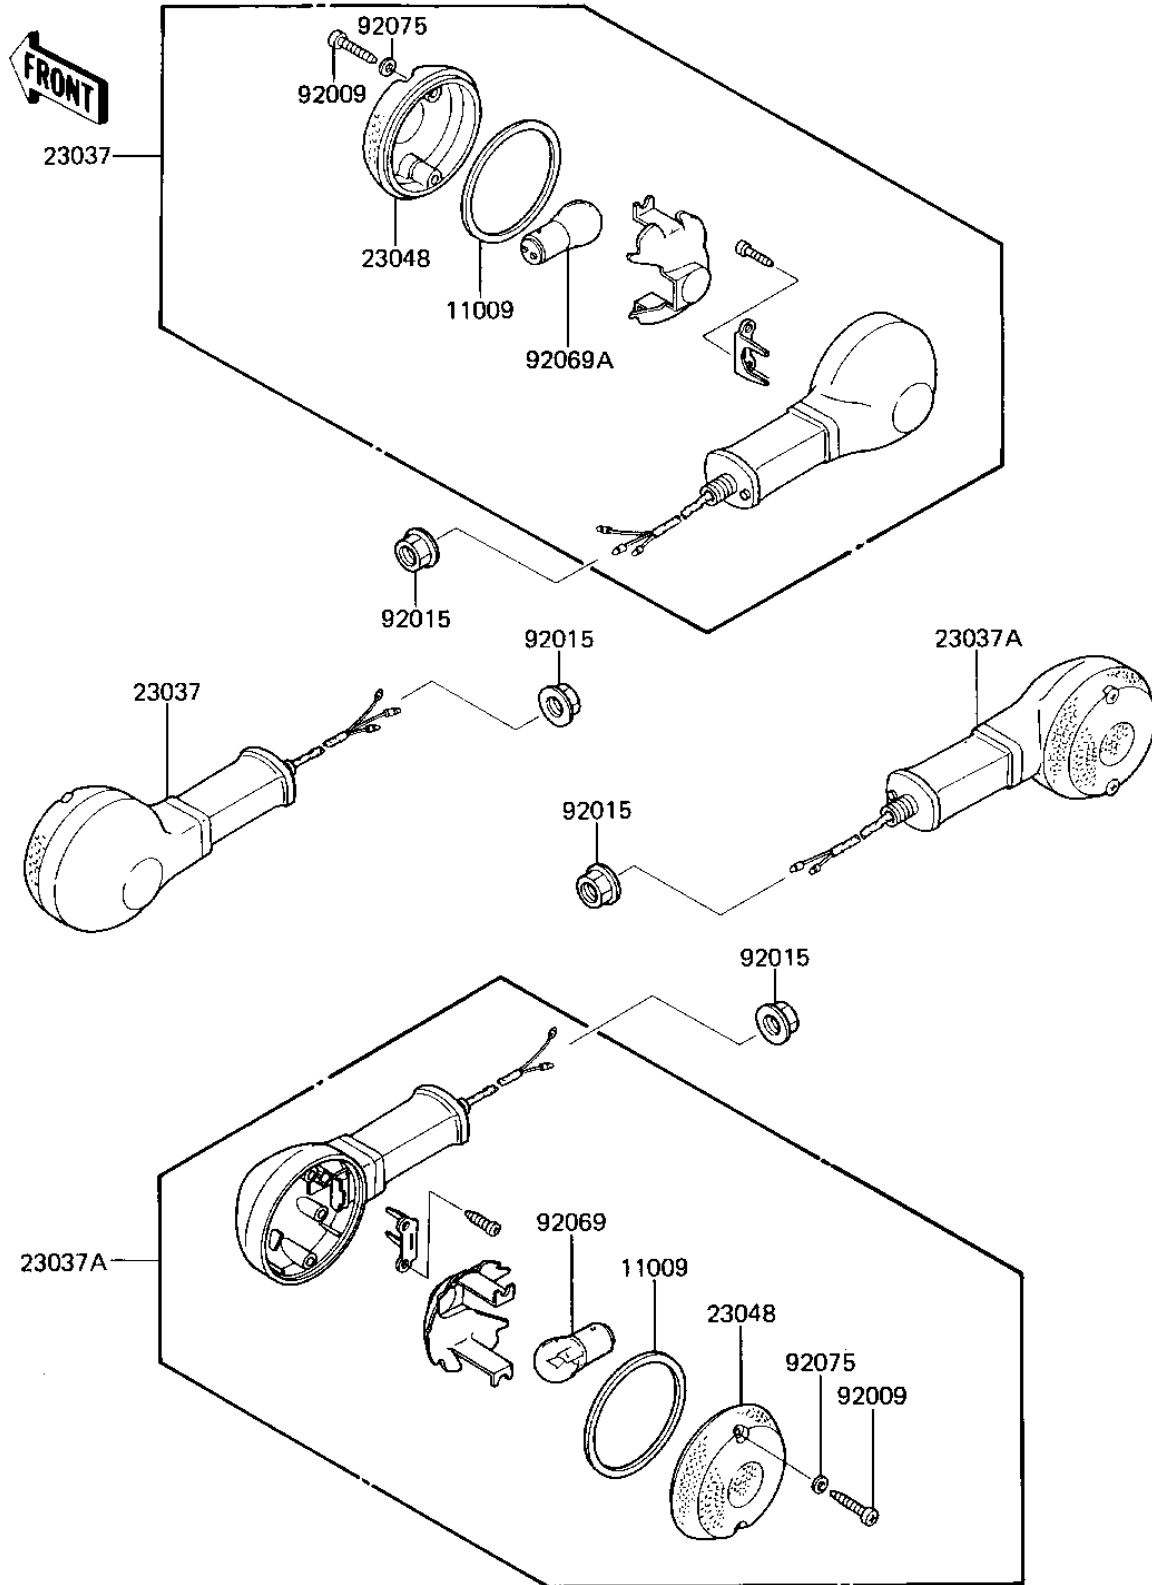

1986 ZL600 Eliminator

PARTS DIAGRAM TURN SIGNALS

F2730-0153

1986 ZL600 Eliminator

PARTS LIST TURN SIGNALS

ITEM NAME	PART NUMBER	QUANTITY
-----------	-------------	----------
