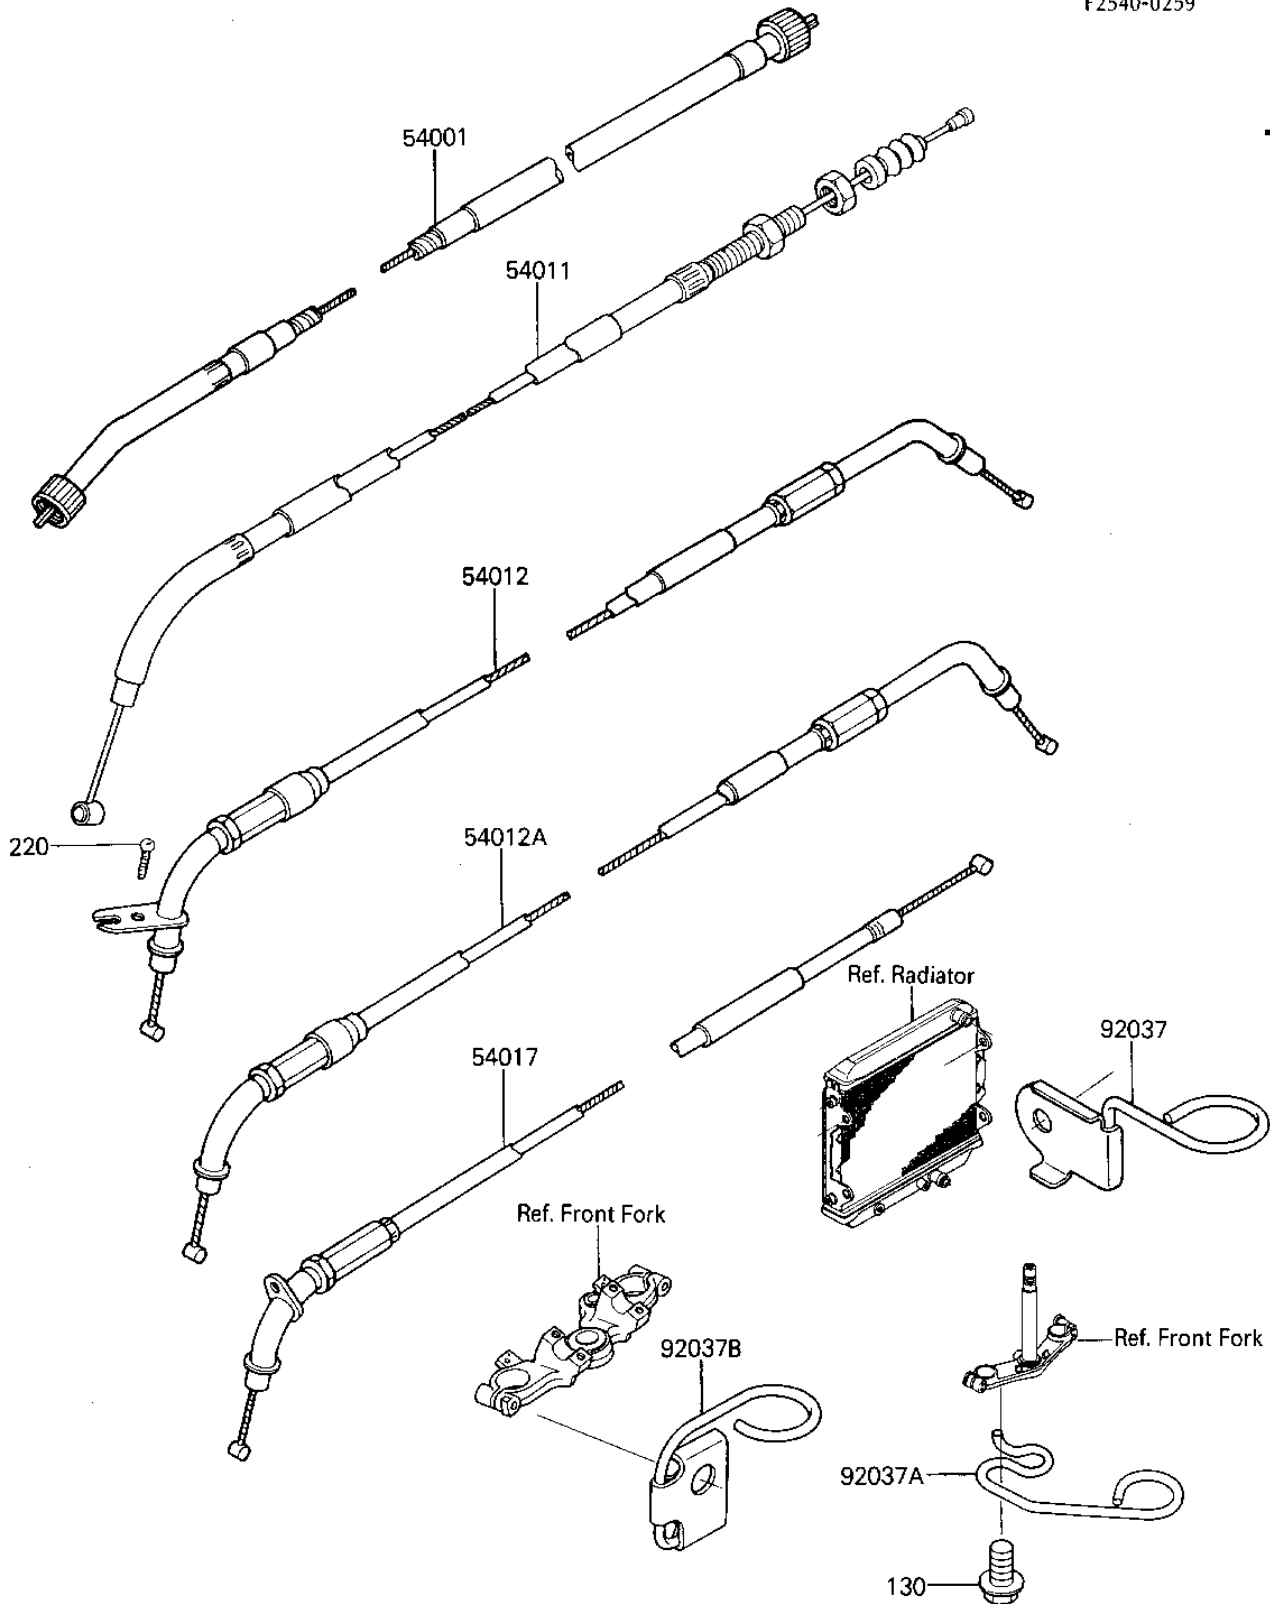

1987 ZL600 Eliminator

PARTS DIAGRAM

CABLES

F2540-0259

1987 ZL600 Eliminator

PARTS LIST

CABLES

ITEM NAME

PART NUMBER

QUANTITY
