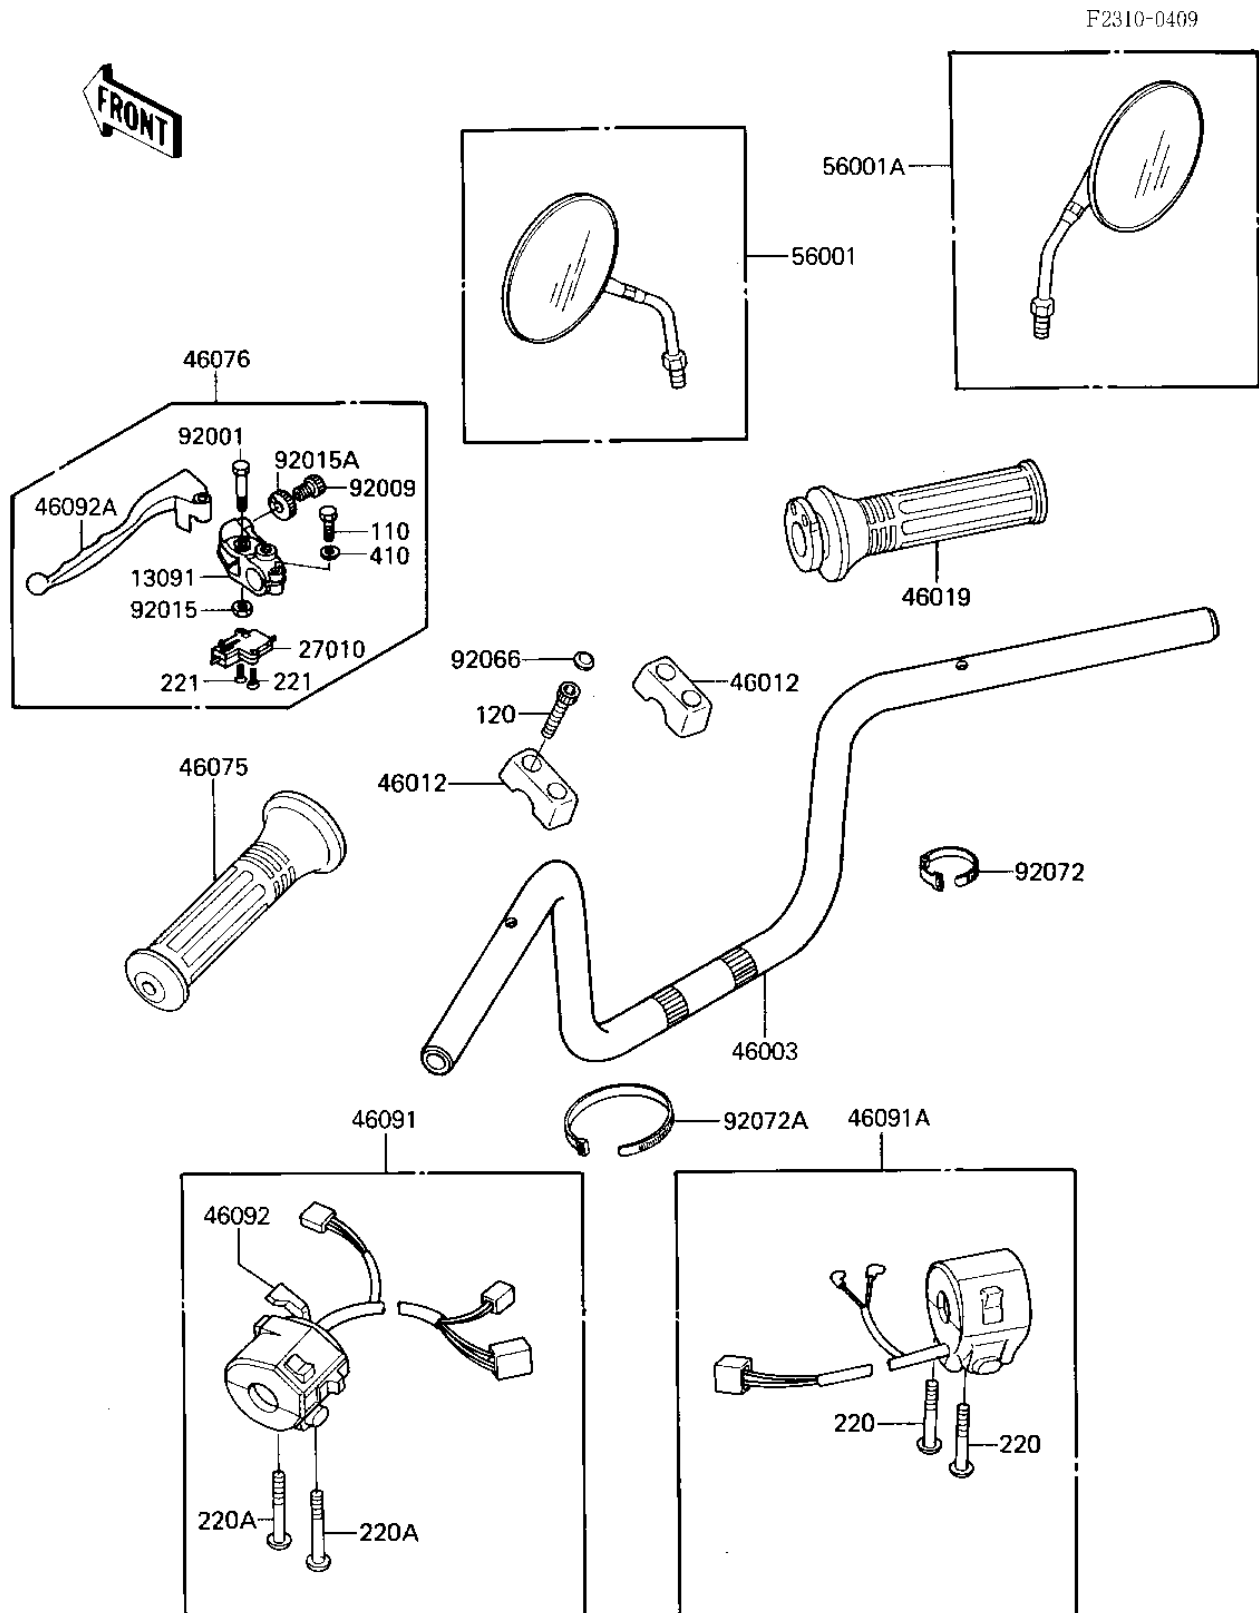

1986 ZL600 Eliminator

PARTS DIAGRAM HANDLEBAR

1986 ZL600 Eliminator

PARTS LIST HANDLEBAR

ITEM NAME	PART NUMBER	QUANTITY
-----------	-------------	----------
