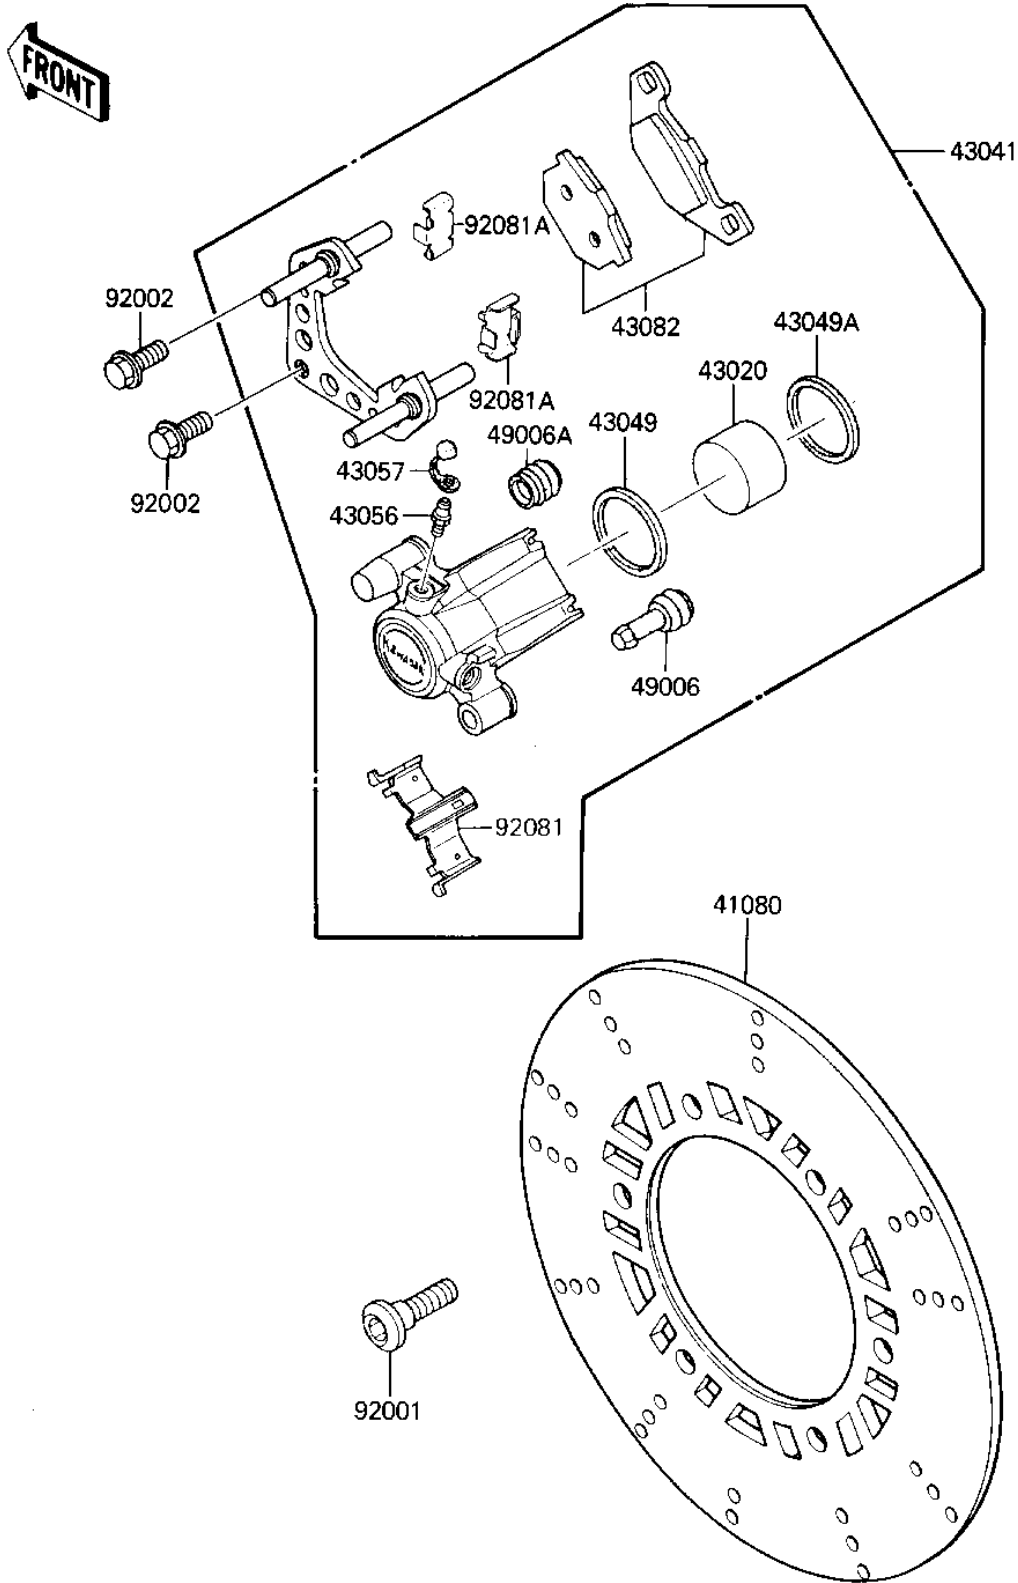

# 1987 ZL600 Eliminator

## PARTS DIAGRAM

### FRONT BRAKE

F2292-0091

## PARTS LIST FRONT BRAKE

ITEM NAME	PART NUMBER	QUANTITY
-----------	-------------	----------

---