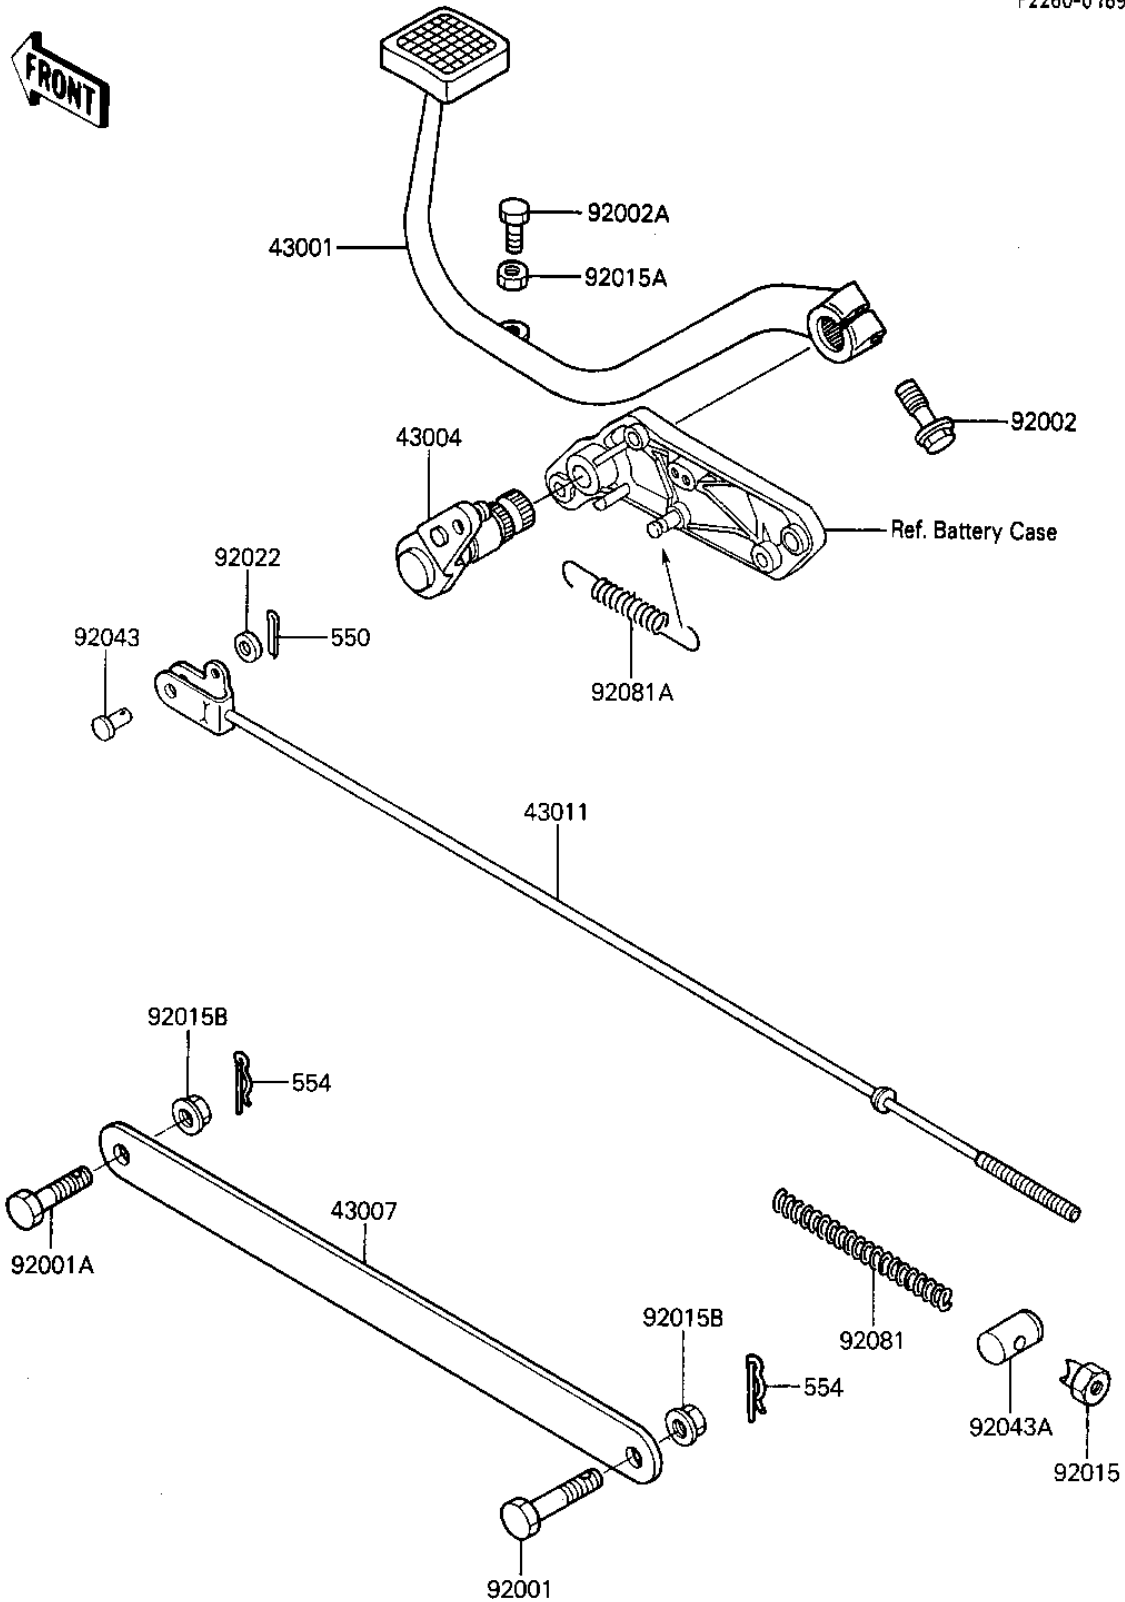

1986 ZL600 Eliminator

PARTS DIAGRAM

BRAKE PEDAL/TORQUE LINK

F2260-0169

1986 ZL600 Eliminator

PARTS LIST

BRAKE PEDAL/TORQUE LINK

ITEM NAME

PART NUMBER

QUANTITY
