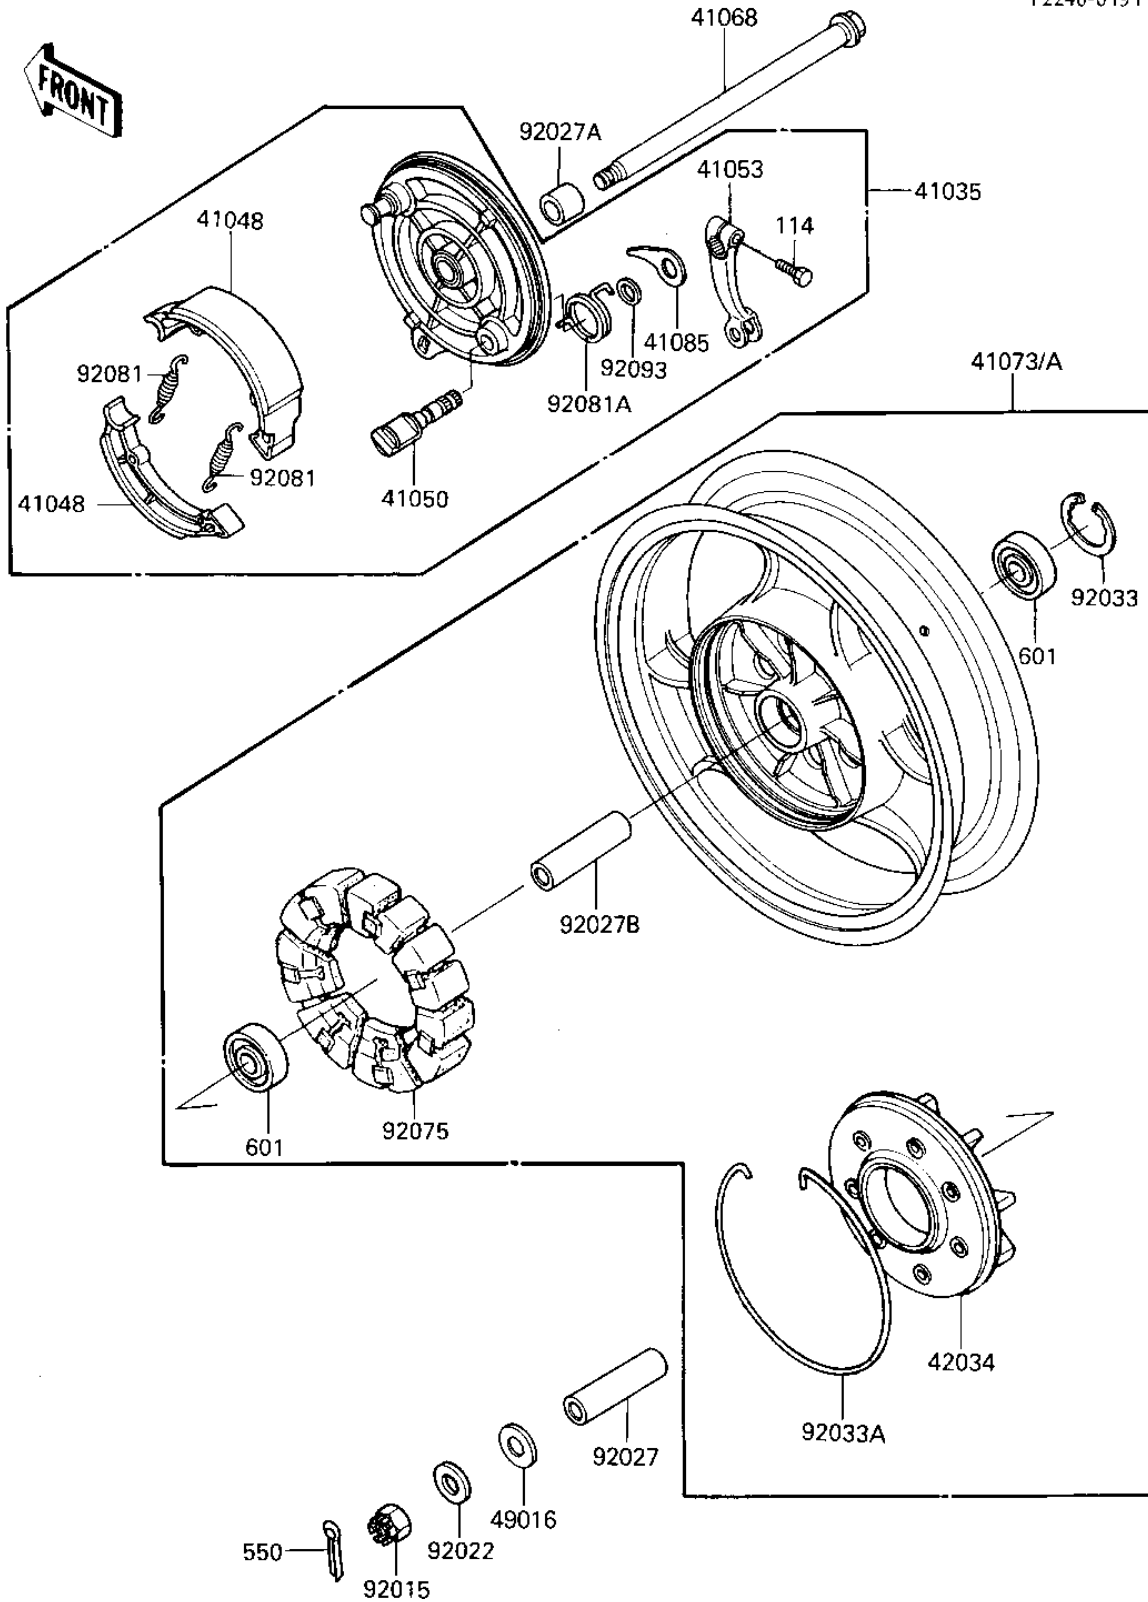

1986 ZL600 Eliminator

PARTS DIAGRAM

REAR WHEEL/HUB/BRAKE

F2240-0191

1986 ZL600 Eliminator

PARTS LIST

REAR WHEEL/HUB/BRAKE

ITEM NAME

PART NUMBER

QUANTITY
