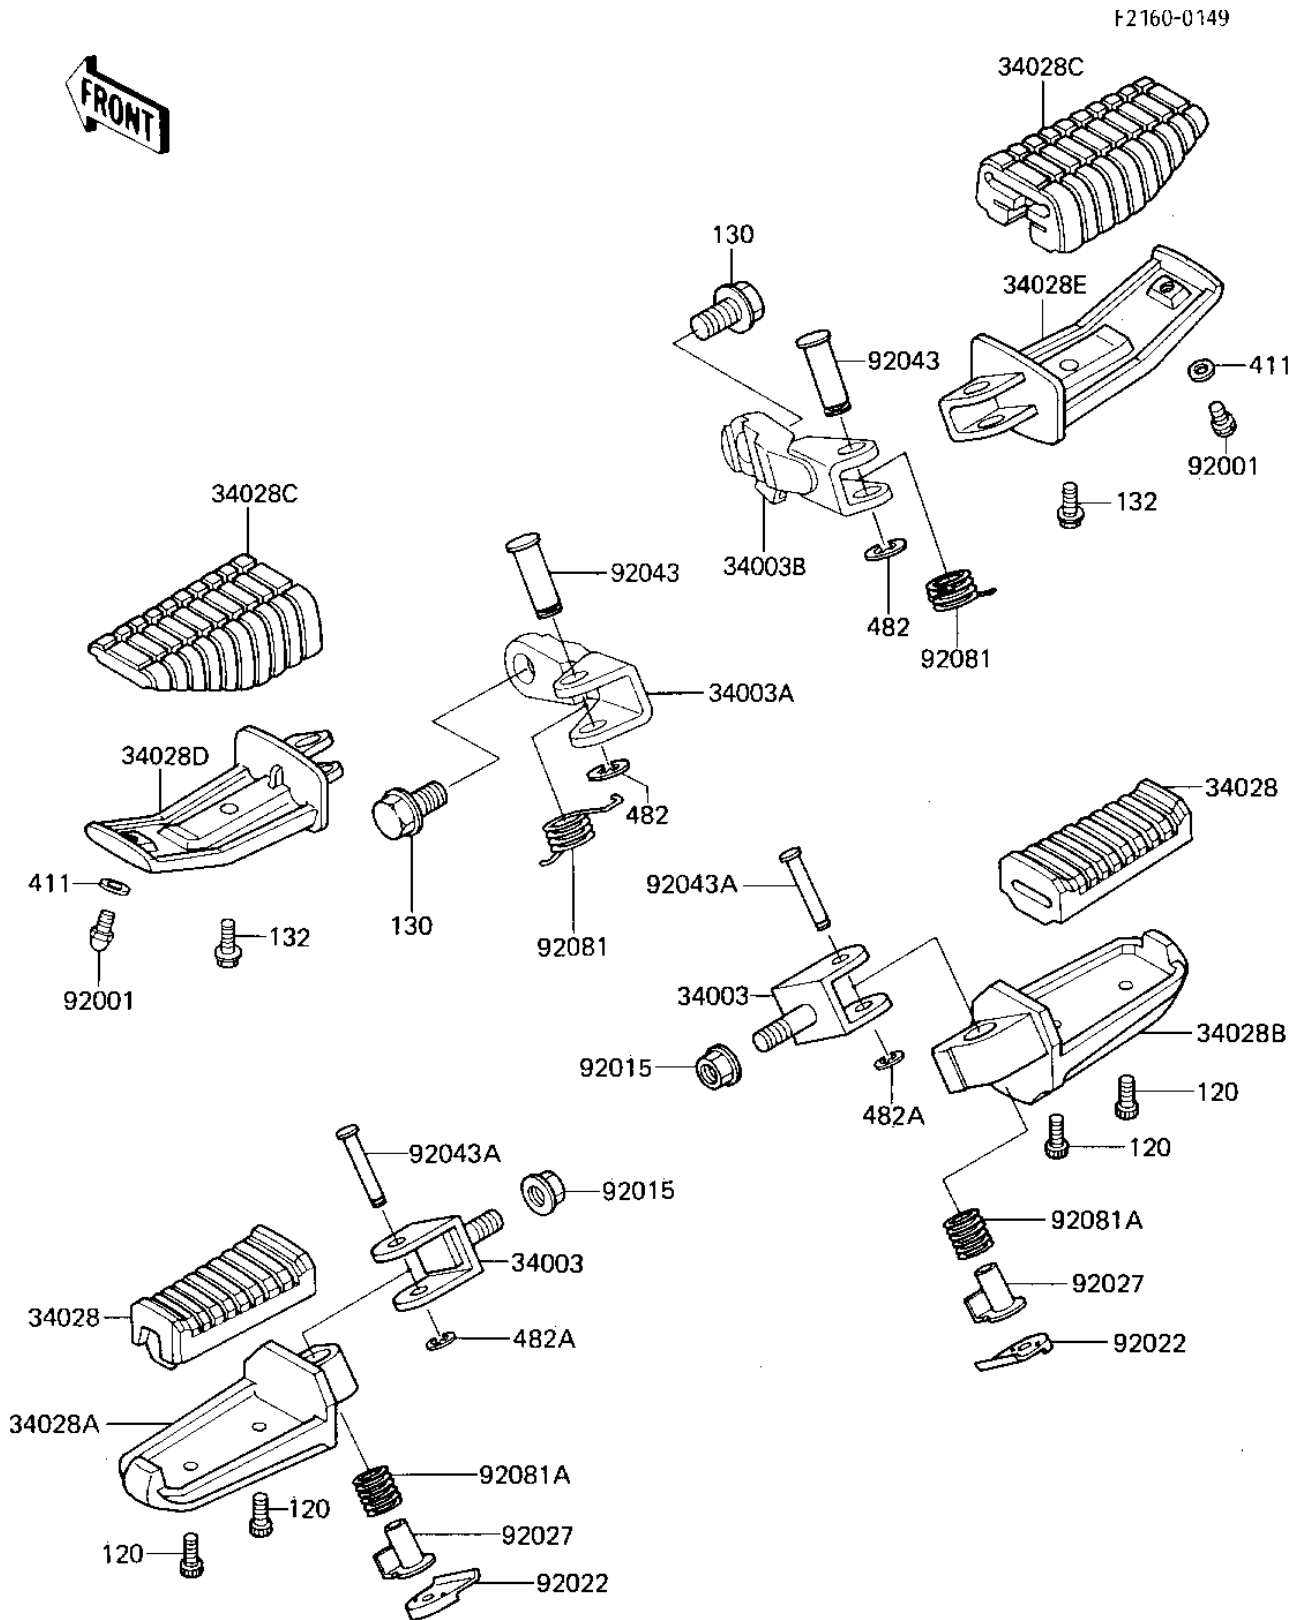

1987 ZL600 Eliminator

PARTS DIAGRAM

FOOTRESTS

1987 ZL600 Eliminator

PARTS LIST FOOTRESTS

ITEM NAME	PART NUMBER	QUANTITY
-----------	-------------	----------
