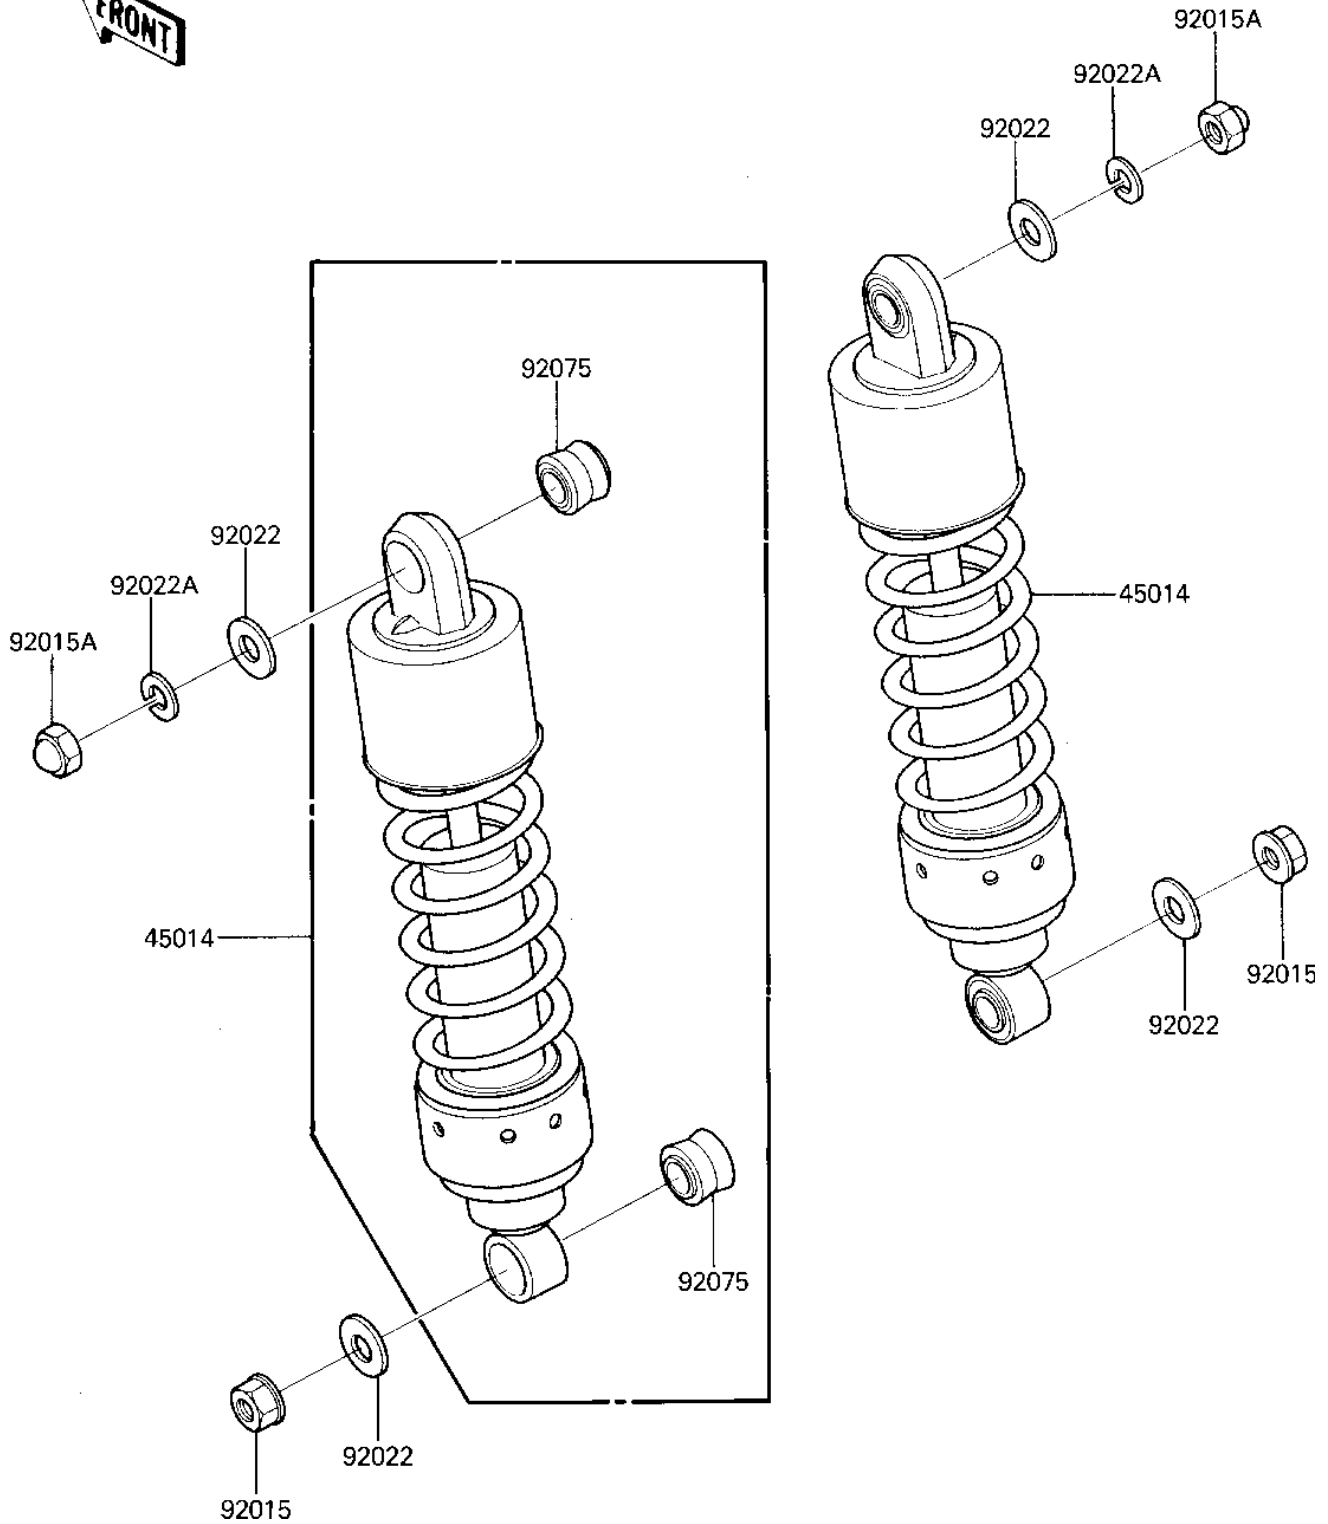

1986 ZL600 Eliminator

PARTS DIAGRAM SHOCK ABSORBERS

F2151-0011

1986 ZL600 Eliminator

PARTS LIST SHOCK ABSORBERS

ITEM NAME	PART NUMBER	QUANTITY
-----------	-------------	----------
