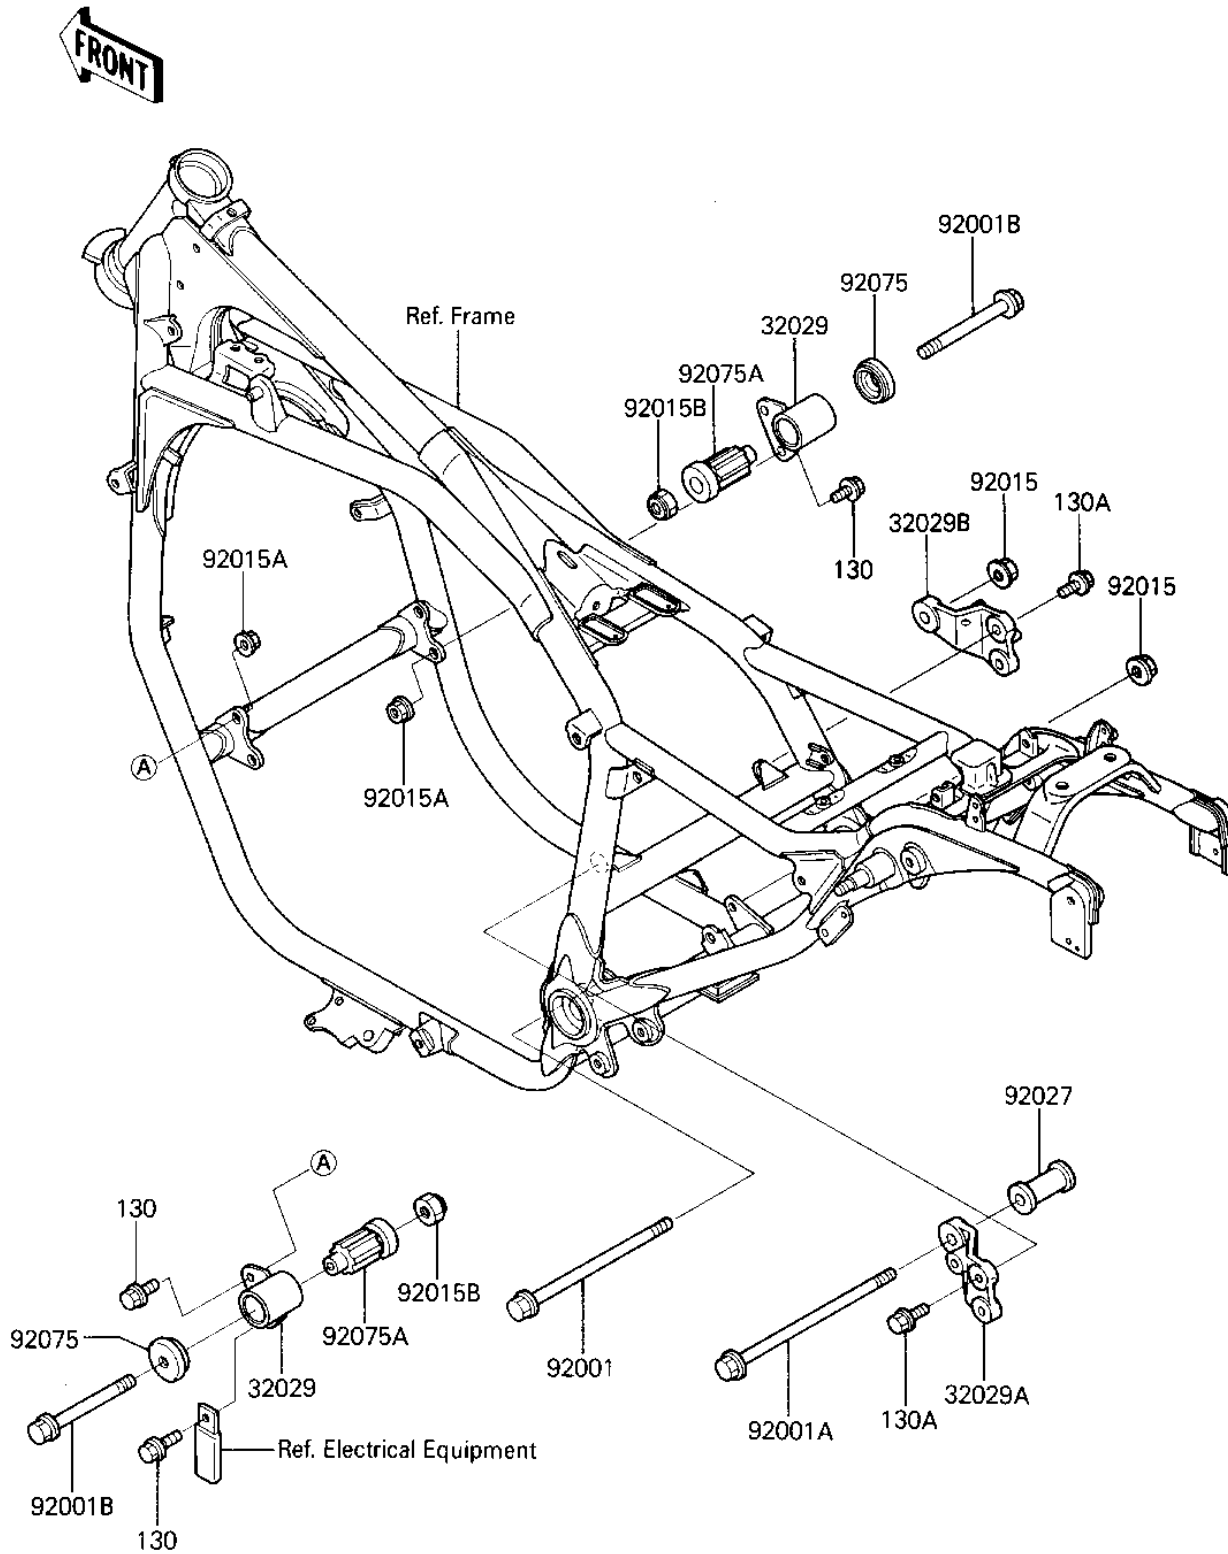

# 1987 ZL600 Eliminator

## PARTS DIAGRAM FRAME FITTINGS

F2131-0229

## PARTS LIST FRAME FITTINGS

ITEM NAME	PART NUMBER	QUANTITY
-----------	-------------	----------

---