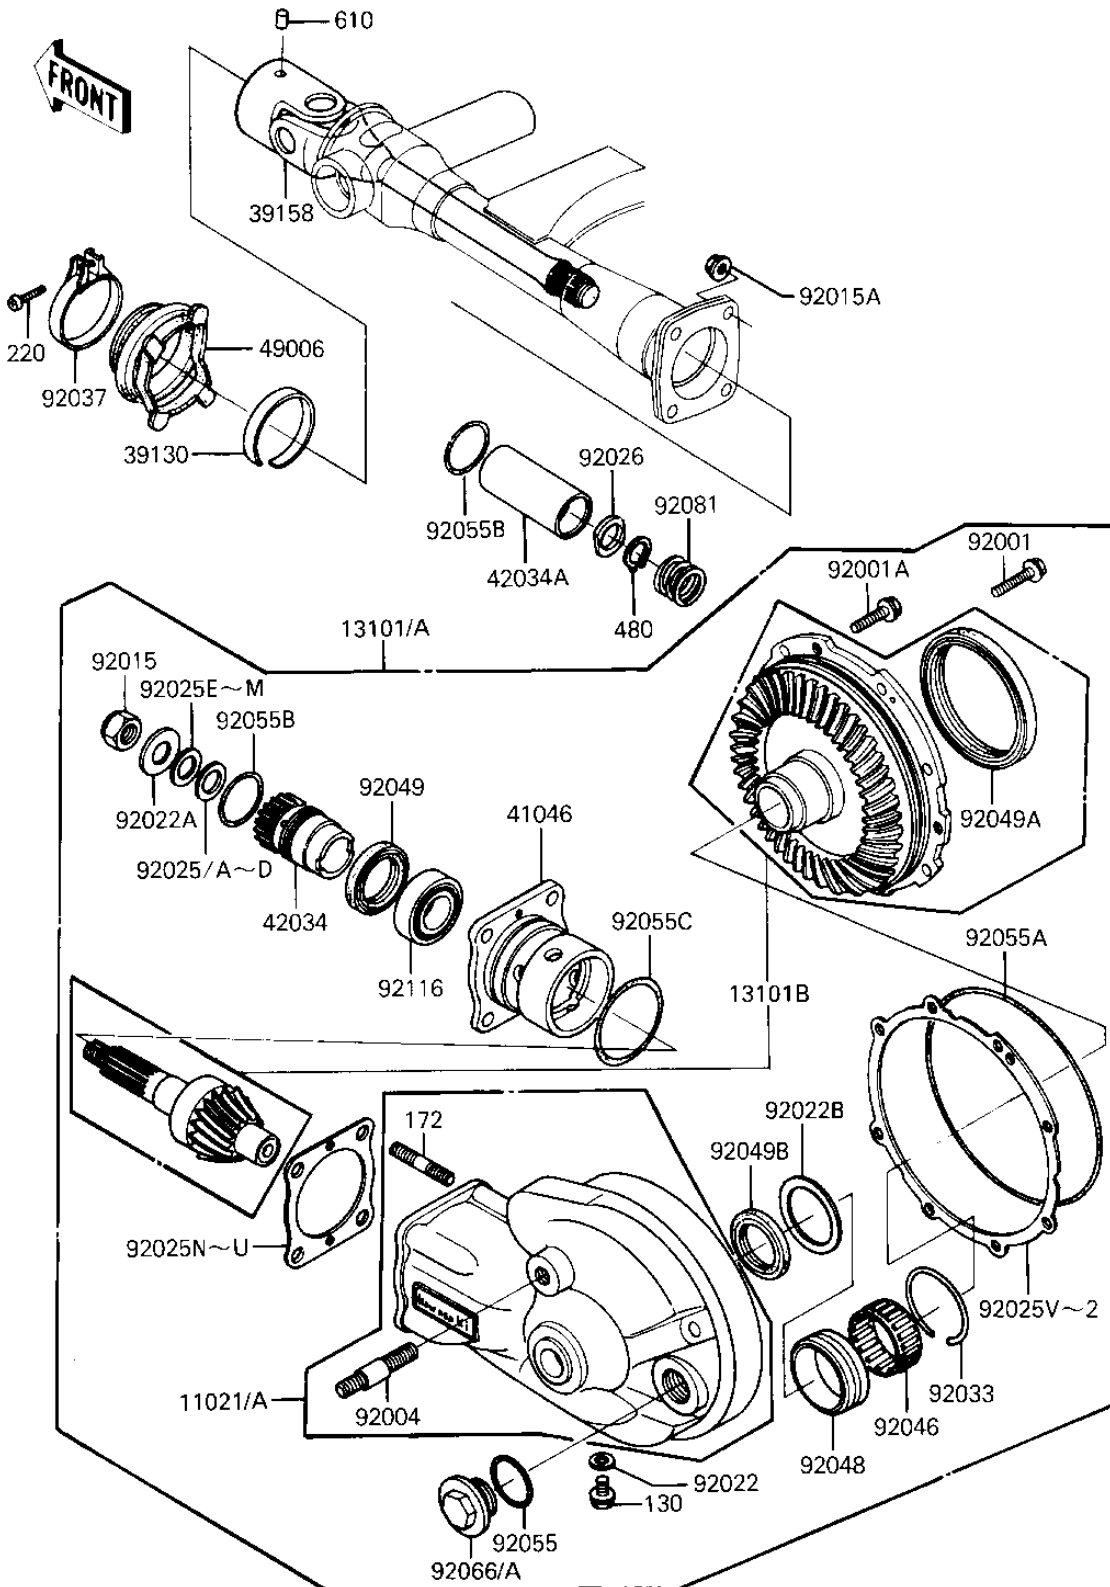

1987 ZL600 Eliminator

PARTS DIAGRAM

DRIVE SHAFT/FINAL GEARS

E3132-0002

1987 ZL600 Eliminator

PARTS LIST

DRIVE SHAFT/FINAL GEARS

ITEM NAME	PART NUMBER	QUANTITY
-----------	-------------	----------
