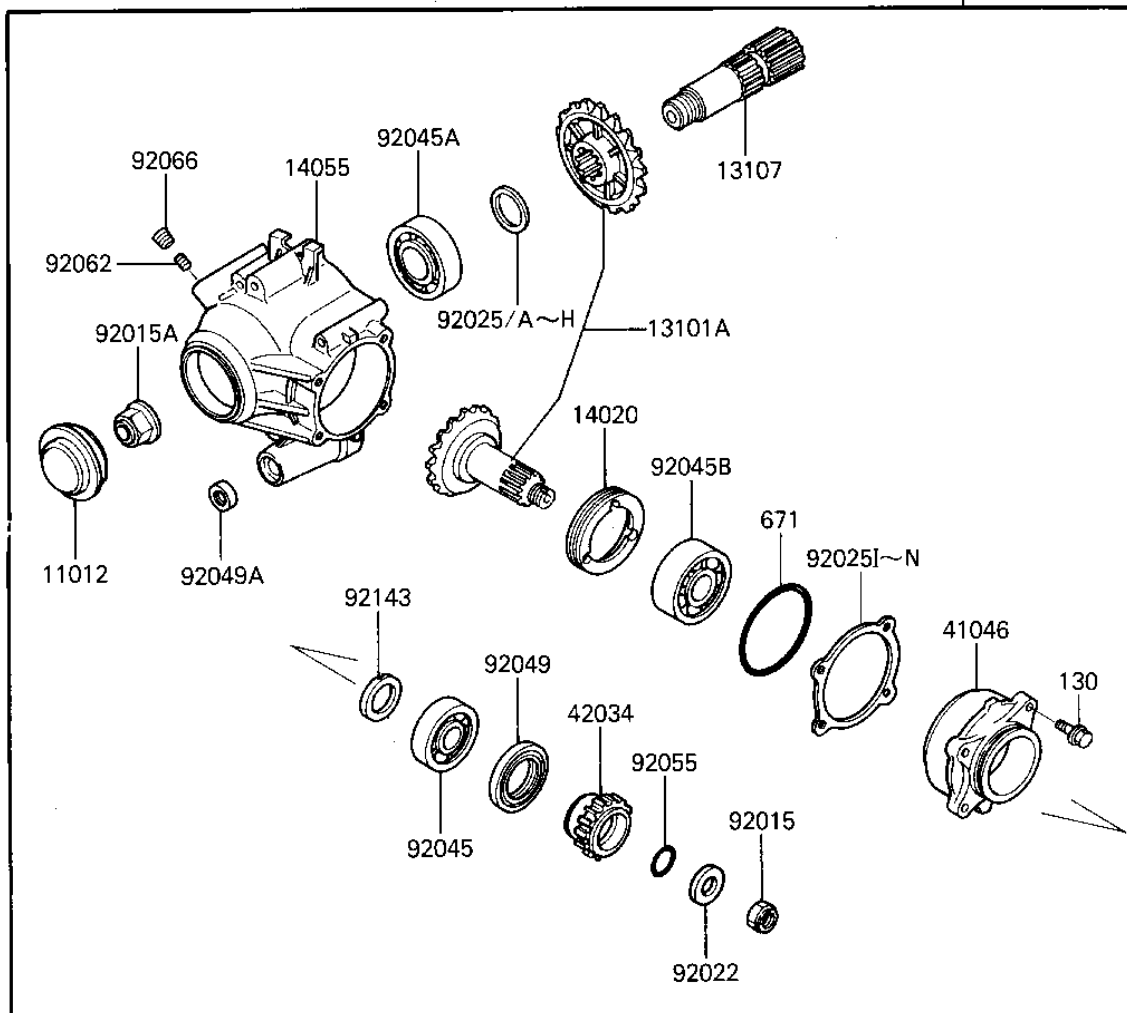

# 1987 ZL600 Eliminator

## PARTS DIAGRAM FRONT BEVEL GEARS

## PARTS LIST

### FRONT BEVEL GEARS

**ITEM NAME**

**PART NUMBER**

**QUANTITY**

---