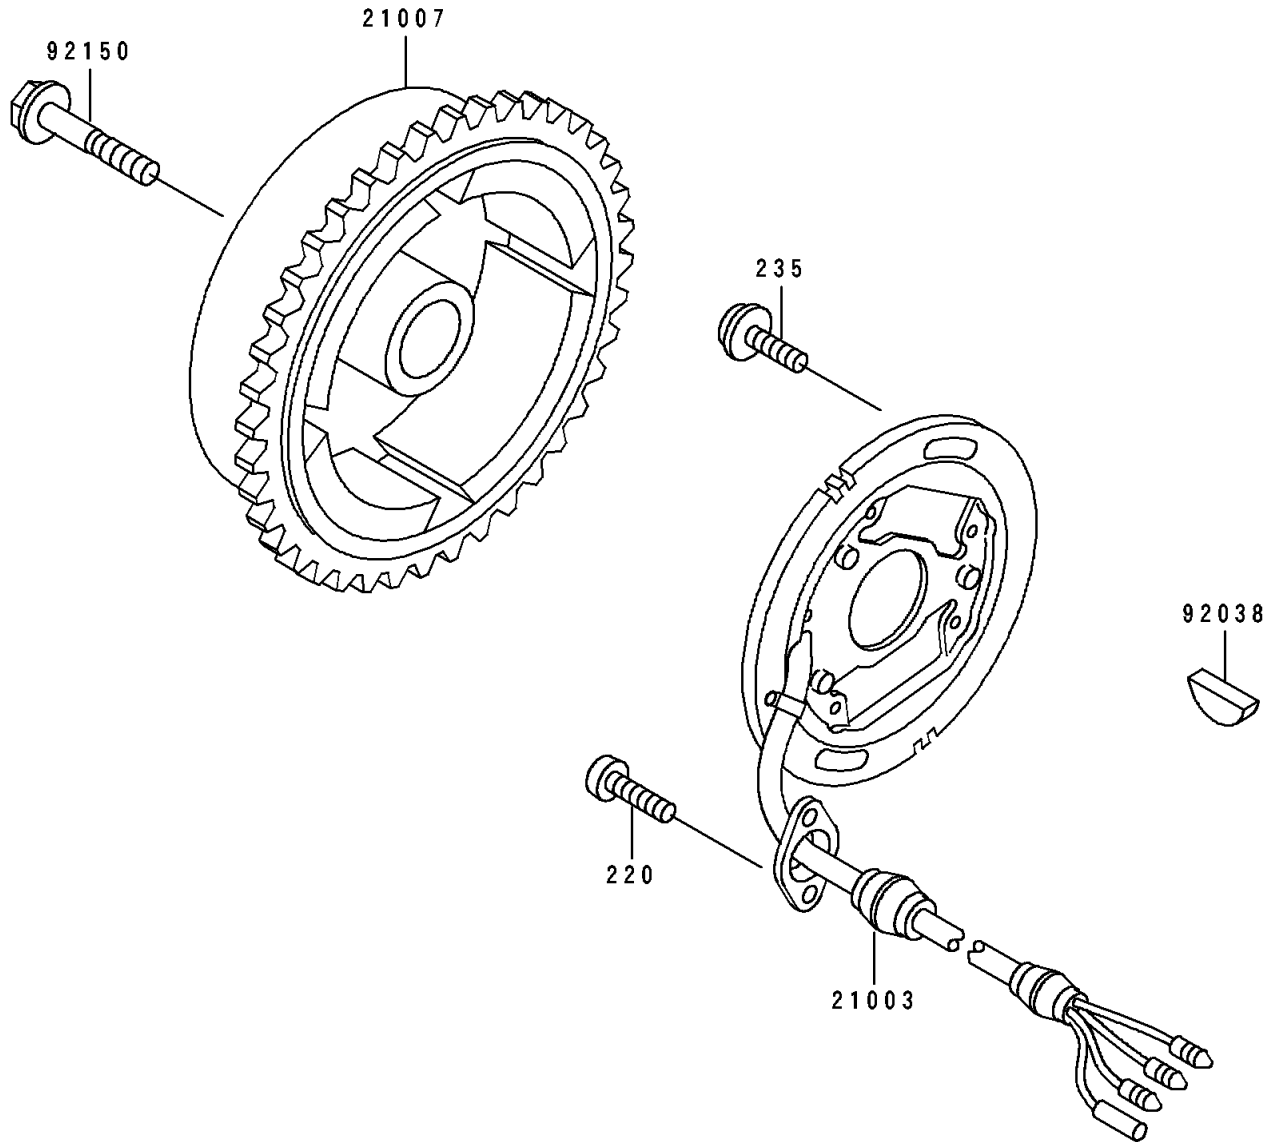

1992 SC

PARTS DIAGRAM

Generator

E1810

1992 SC

PARTS LIST

Generator

Kawasaki

Let the Good Times Roll®

ITEM NAME

PART NUMBER

QUANTITY
