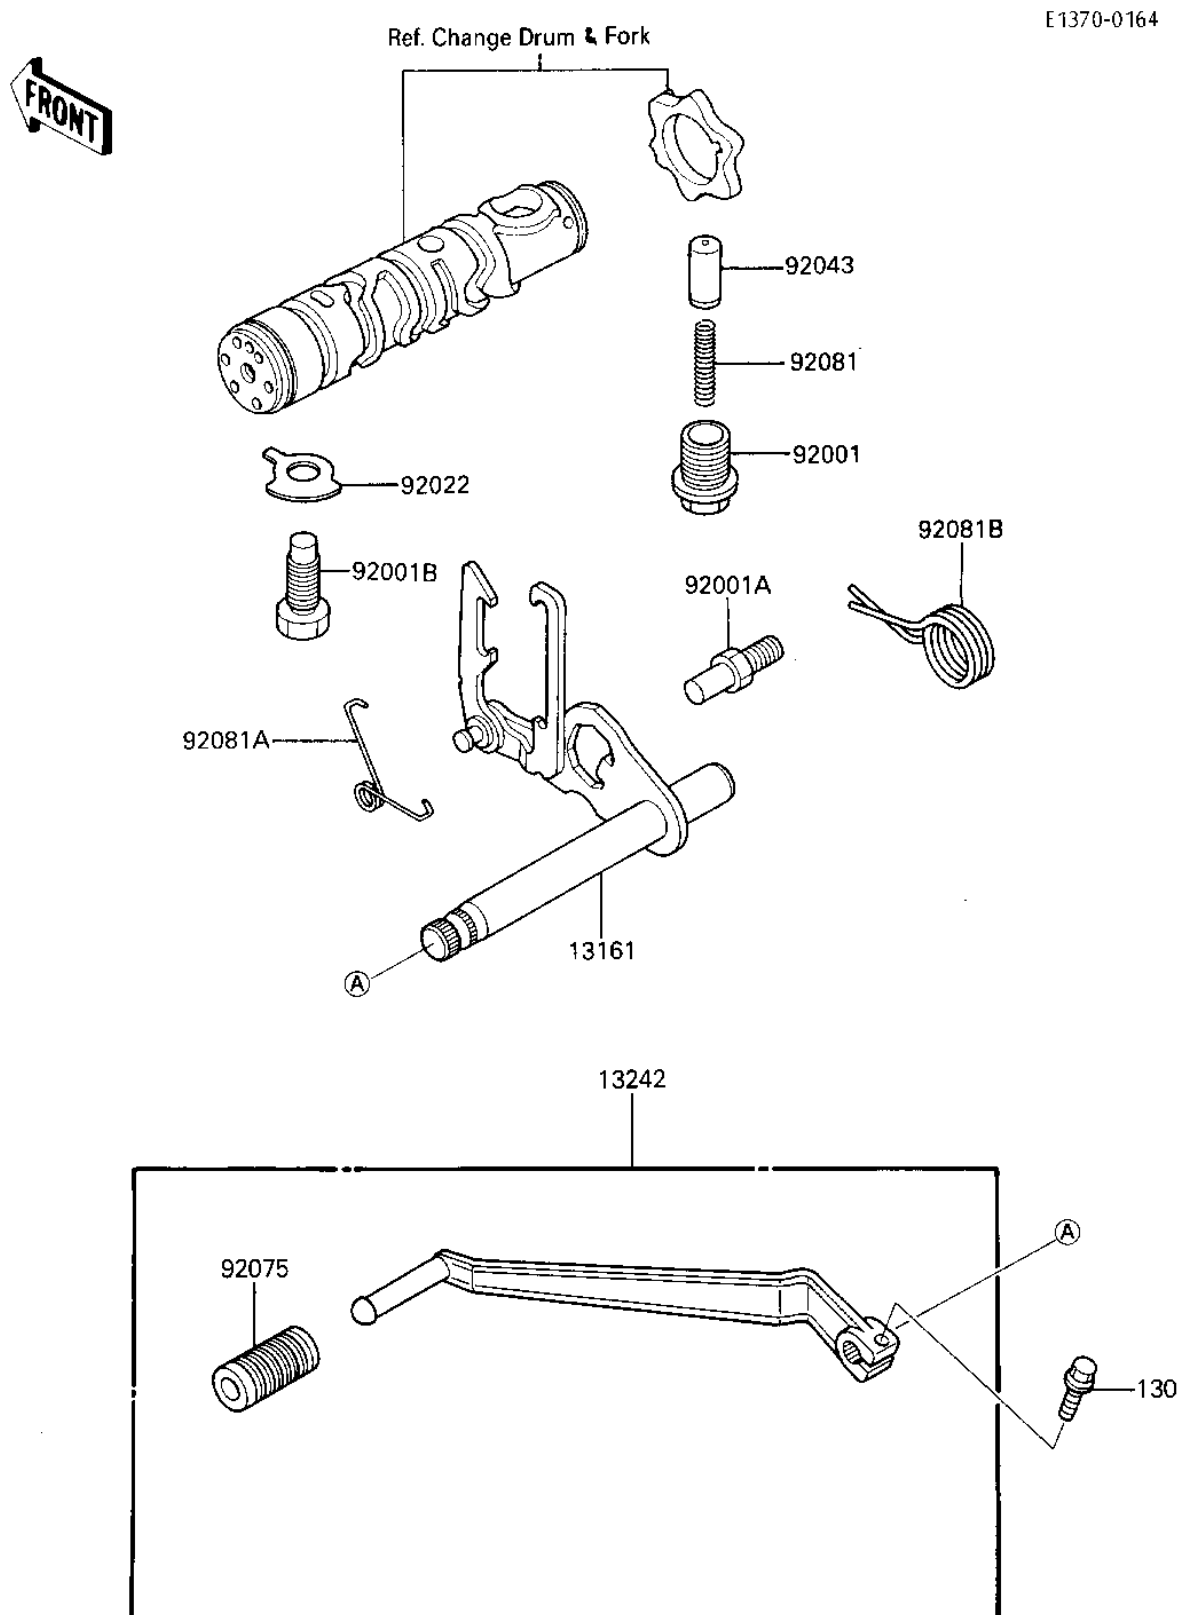

1986 ZL600 Eliminator

PARTS DIAGRAM

GEAR CHANGE MECHANISM

1986 ZL600 Eliminator

PARTS LIST

GEAR CHANGE MECHANISM

Kawasaki

Let the Good Times Roll®

ITEM NAME

PART NUMBER

QUANTITY
