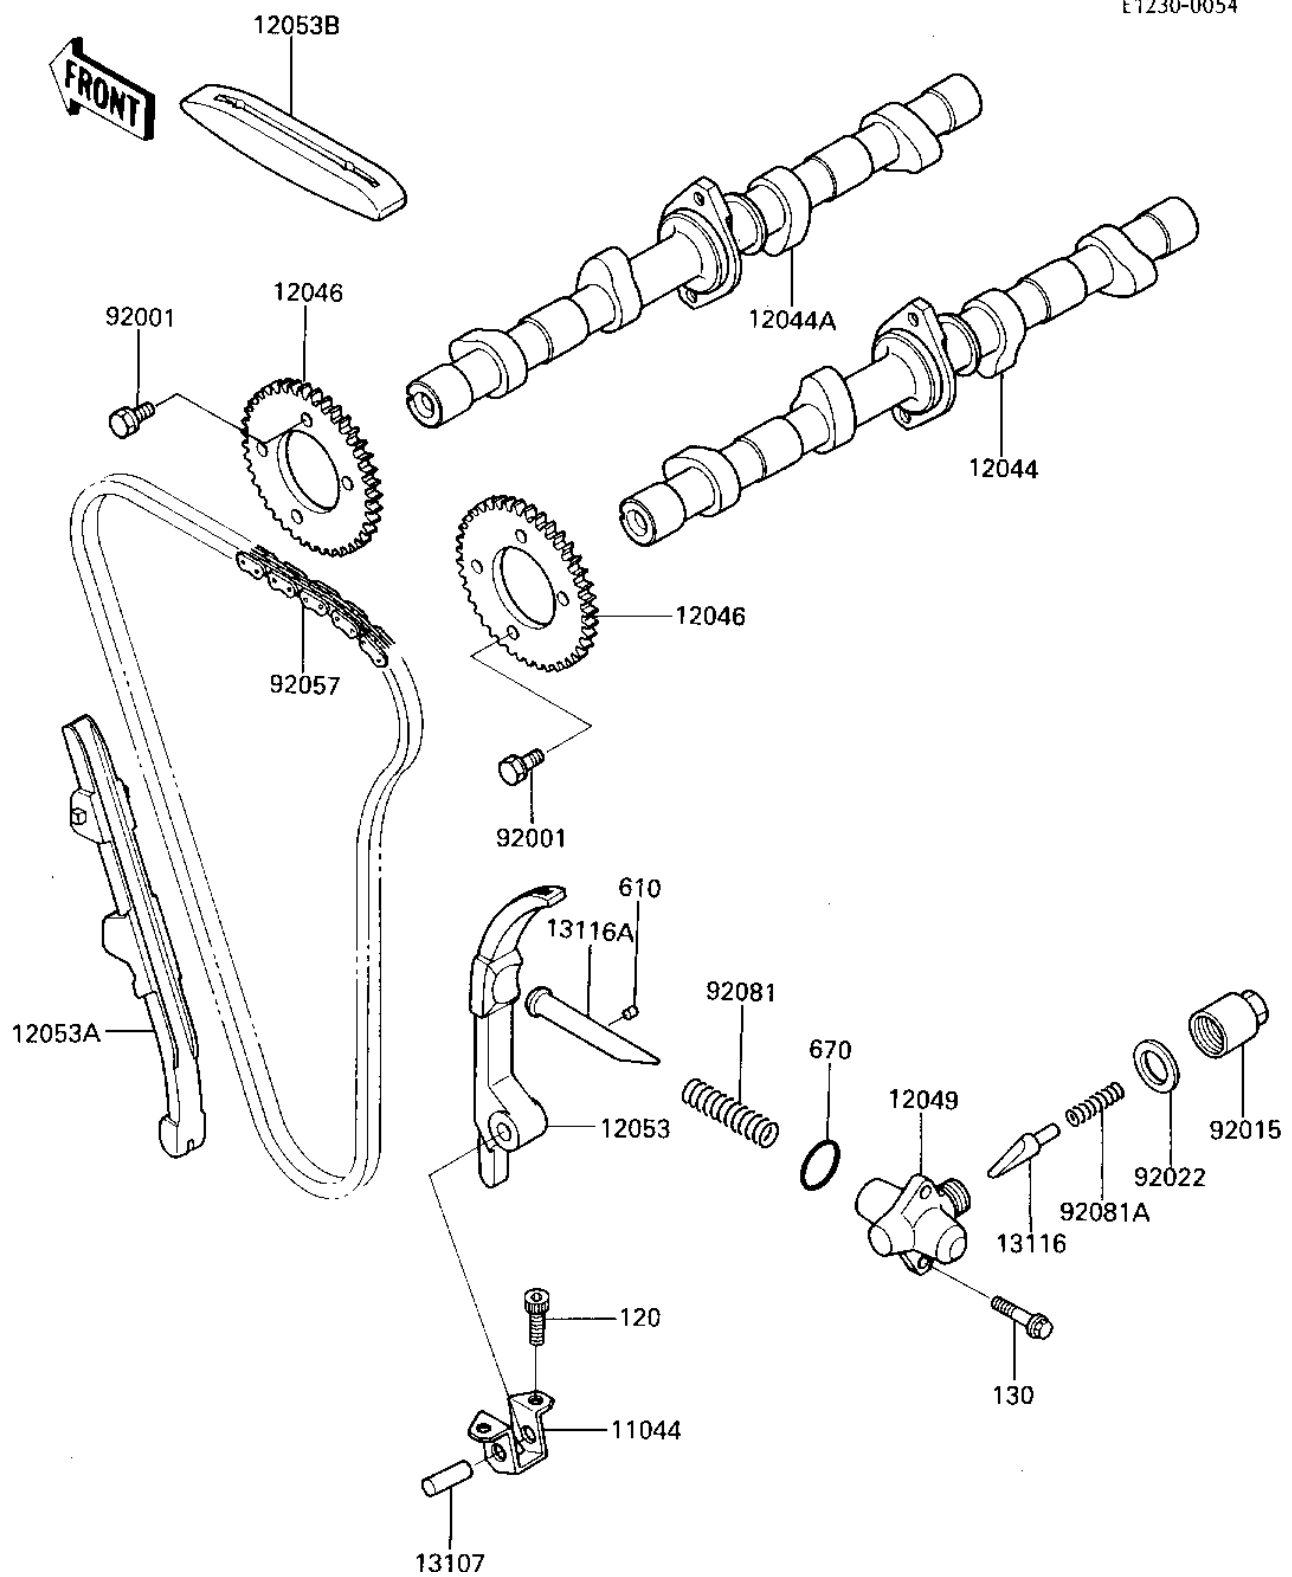

1987 ZL600 Eliminator

PARTS DIAGRAM

CAMSHAFTS/CHAIN/TENSIONER

1987 ZL600 Eliminator

PARTS LIST

CAMSHAFTS/CHAIN/TENSIONER

ITEM NAME

PART NUMBER

QUANTITY
