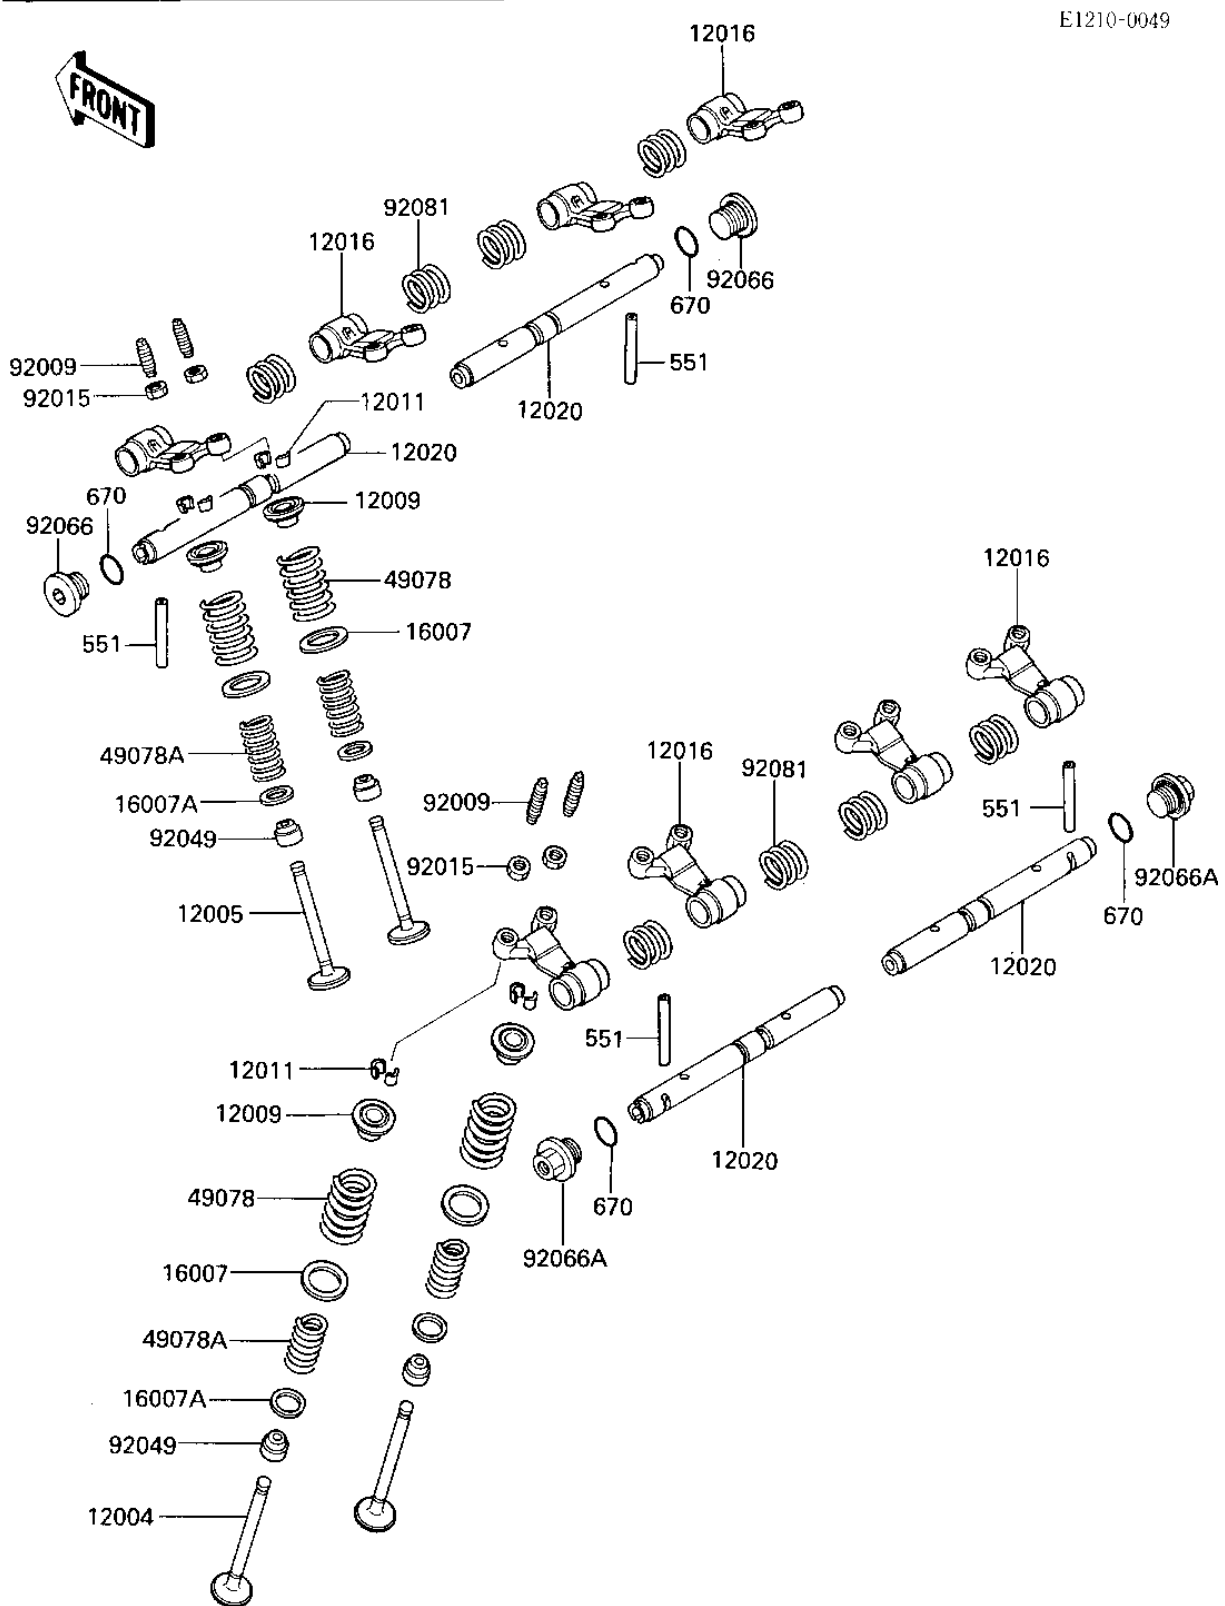

1986 ZL600 Eliminator

PARTS DIAGRAM ROCKER ARMS/VALVES

E1210-0049

1986 ZL600 Eliminator

PARTS LIST

ROCKER ARMS/VALVES

ITEM NAME

PART NUMBER

QUANTITY
