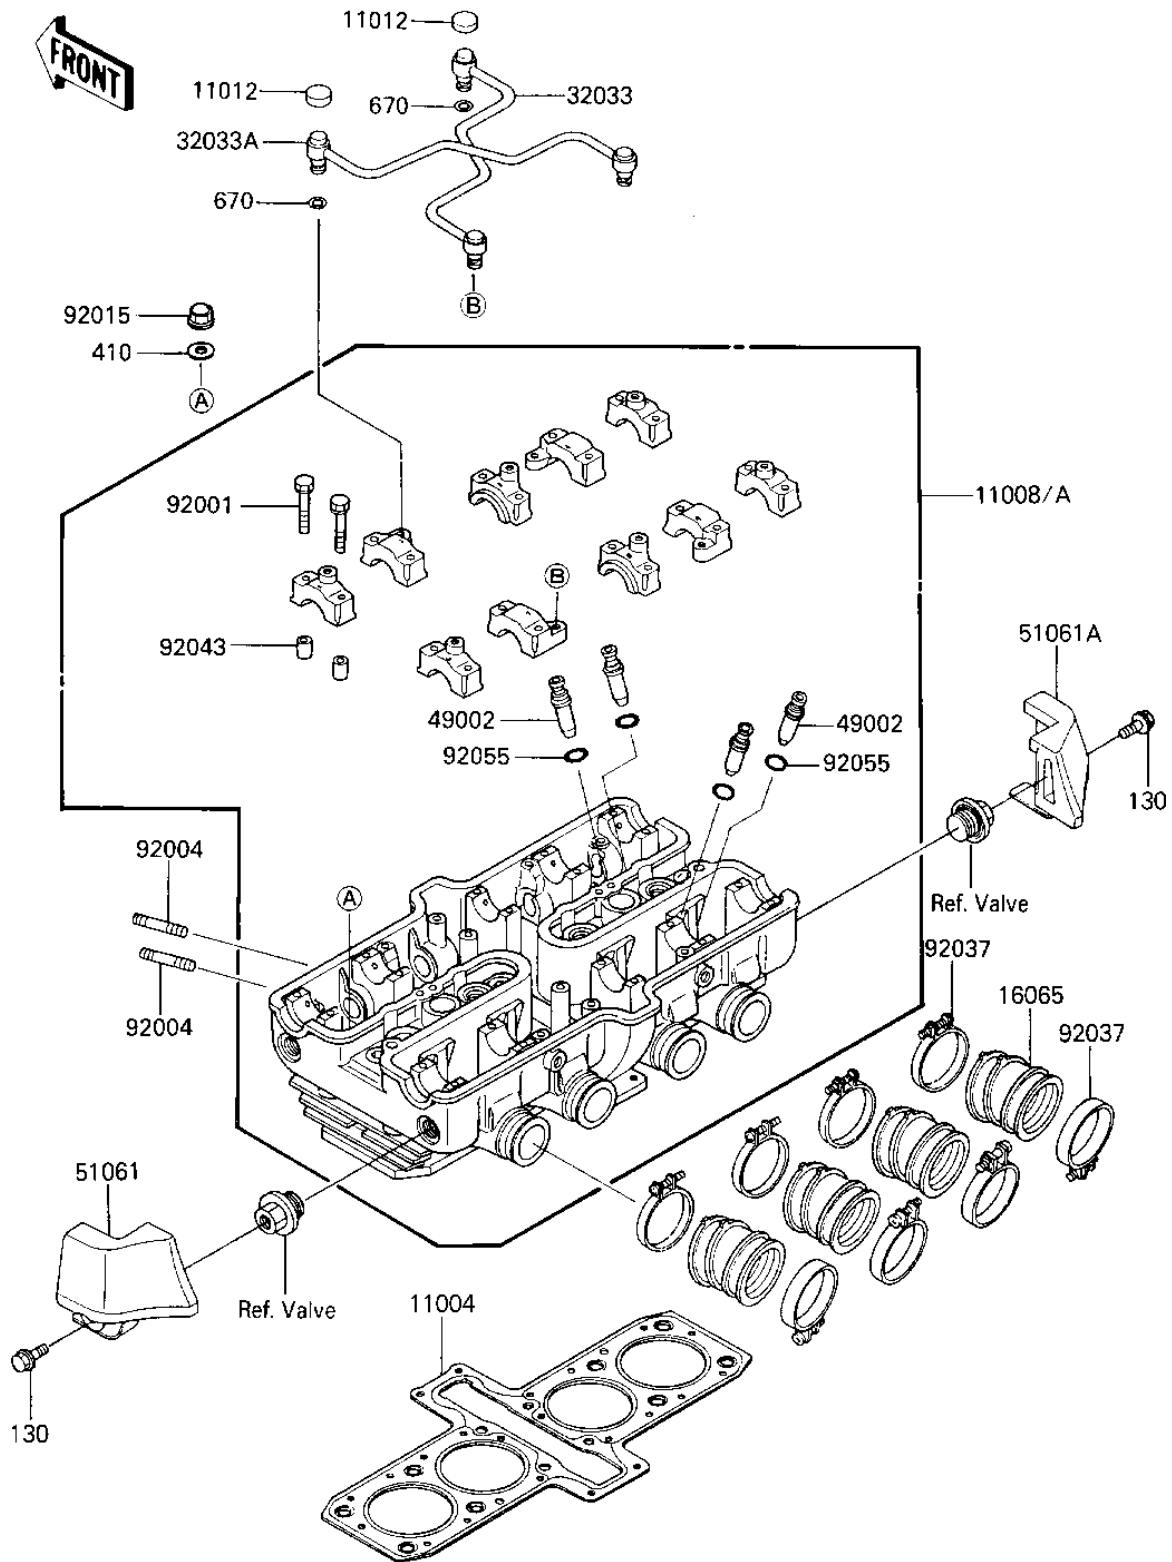

1987 ZL600 Eliminator

PARTS DIAGRAM CYLINDER HEAD

E1111-0182

1987 ZL600 Eliminator

PARTS LIST CYLINDER HEAD

ITEM NAME	PART NUMBER	QUANTITY
-----------	-------------	----------
