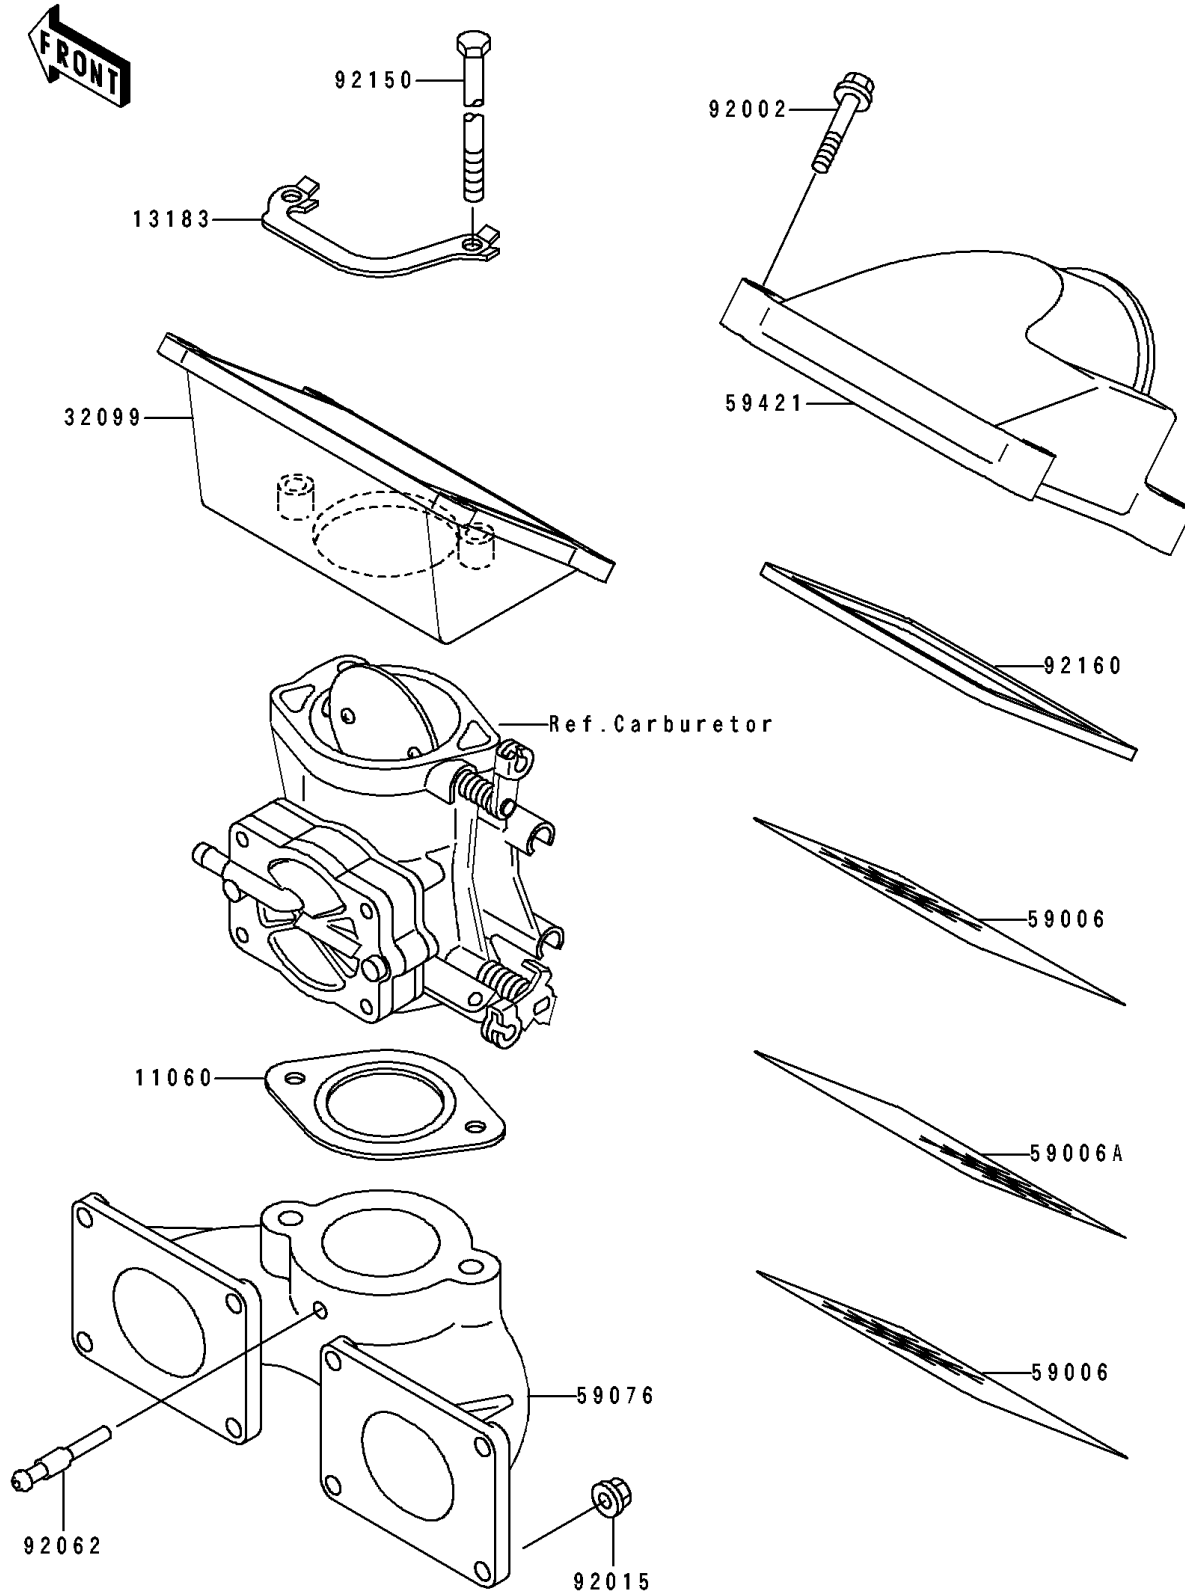

1994 SC

PARTS DIAGRAM

Flame Arrester

E1614

1994 SC

PARTS LIST

Flame Arrester

Kawasaki

Let the Good Times Roll®

ITEM NAME

PART NUMBER

QUANTITY
