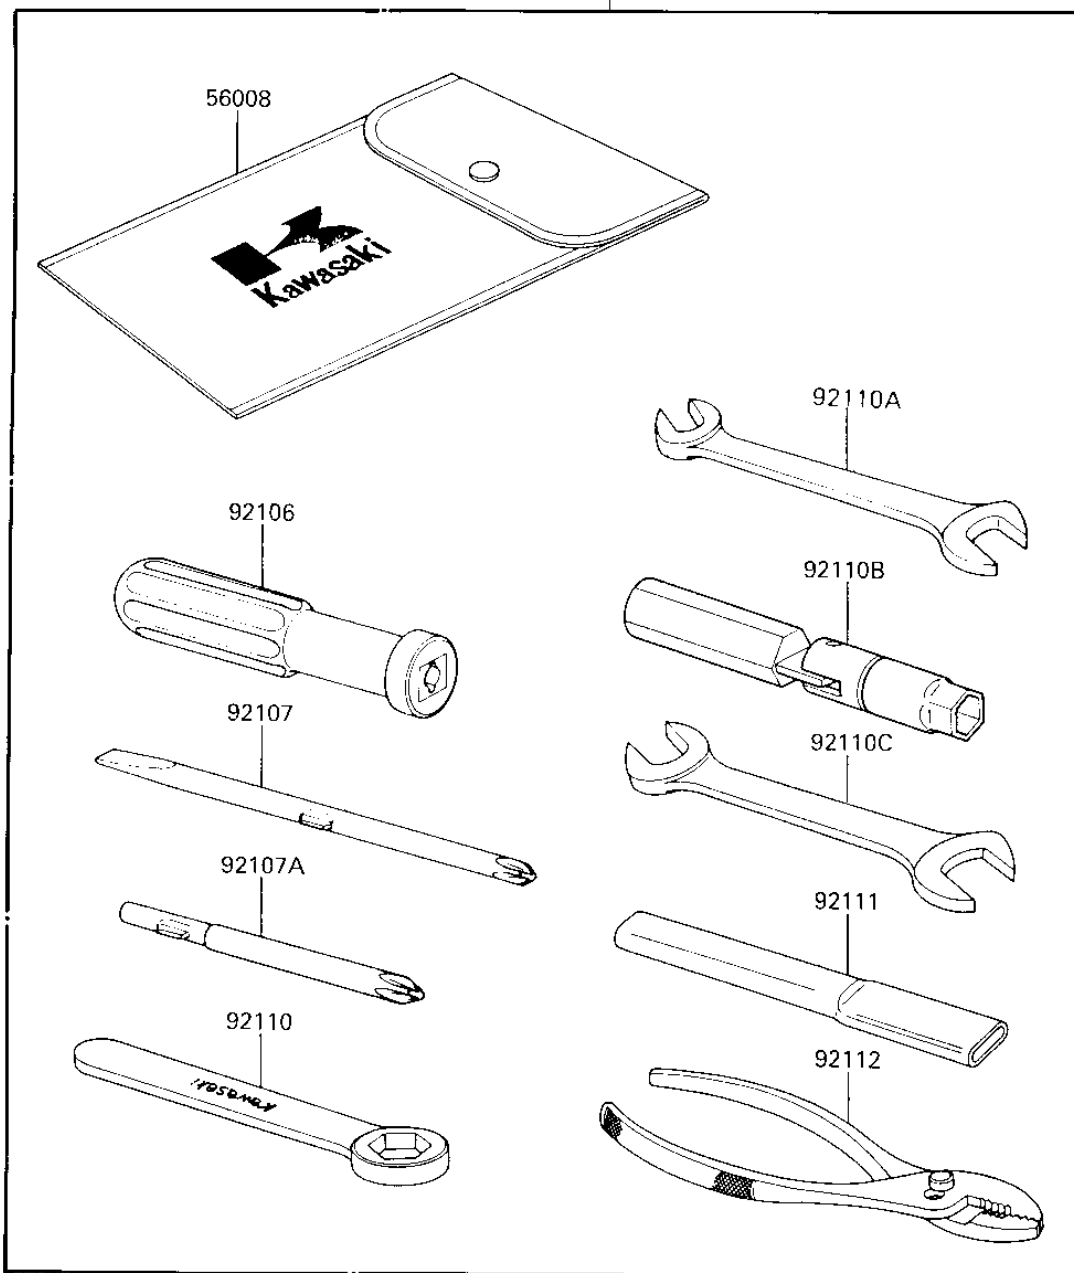

1986 Ninja[®] 250R

PARTS DIAGRAM

OWNER TOOLS

Kawasaki

Let the Good Times Roll[®]

F2810-0223

56007

1986 Ninja[®] 250R

PARTS LIST
OWNER TOOLS

Kawasaki
Let the Good Times Roll[®]

ITEM NAME

PART NUMBER

QUANTITY
