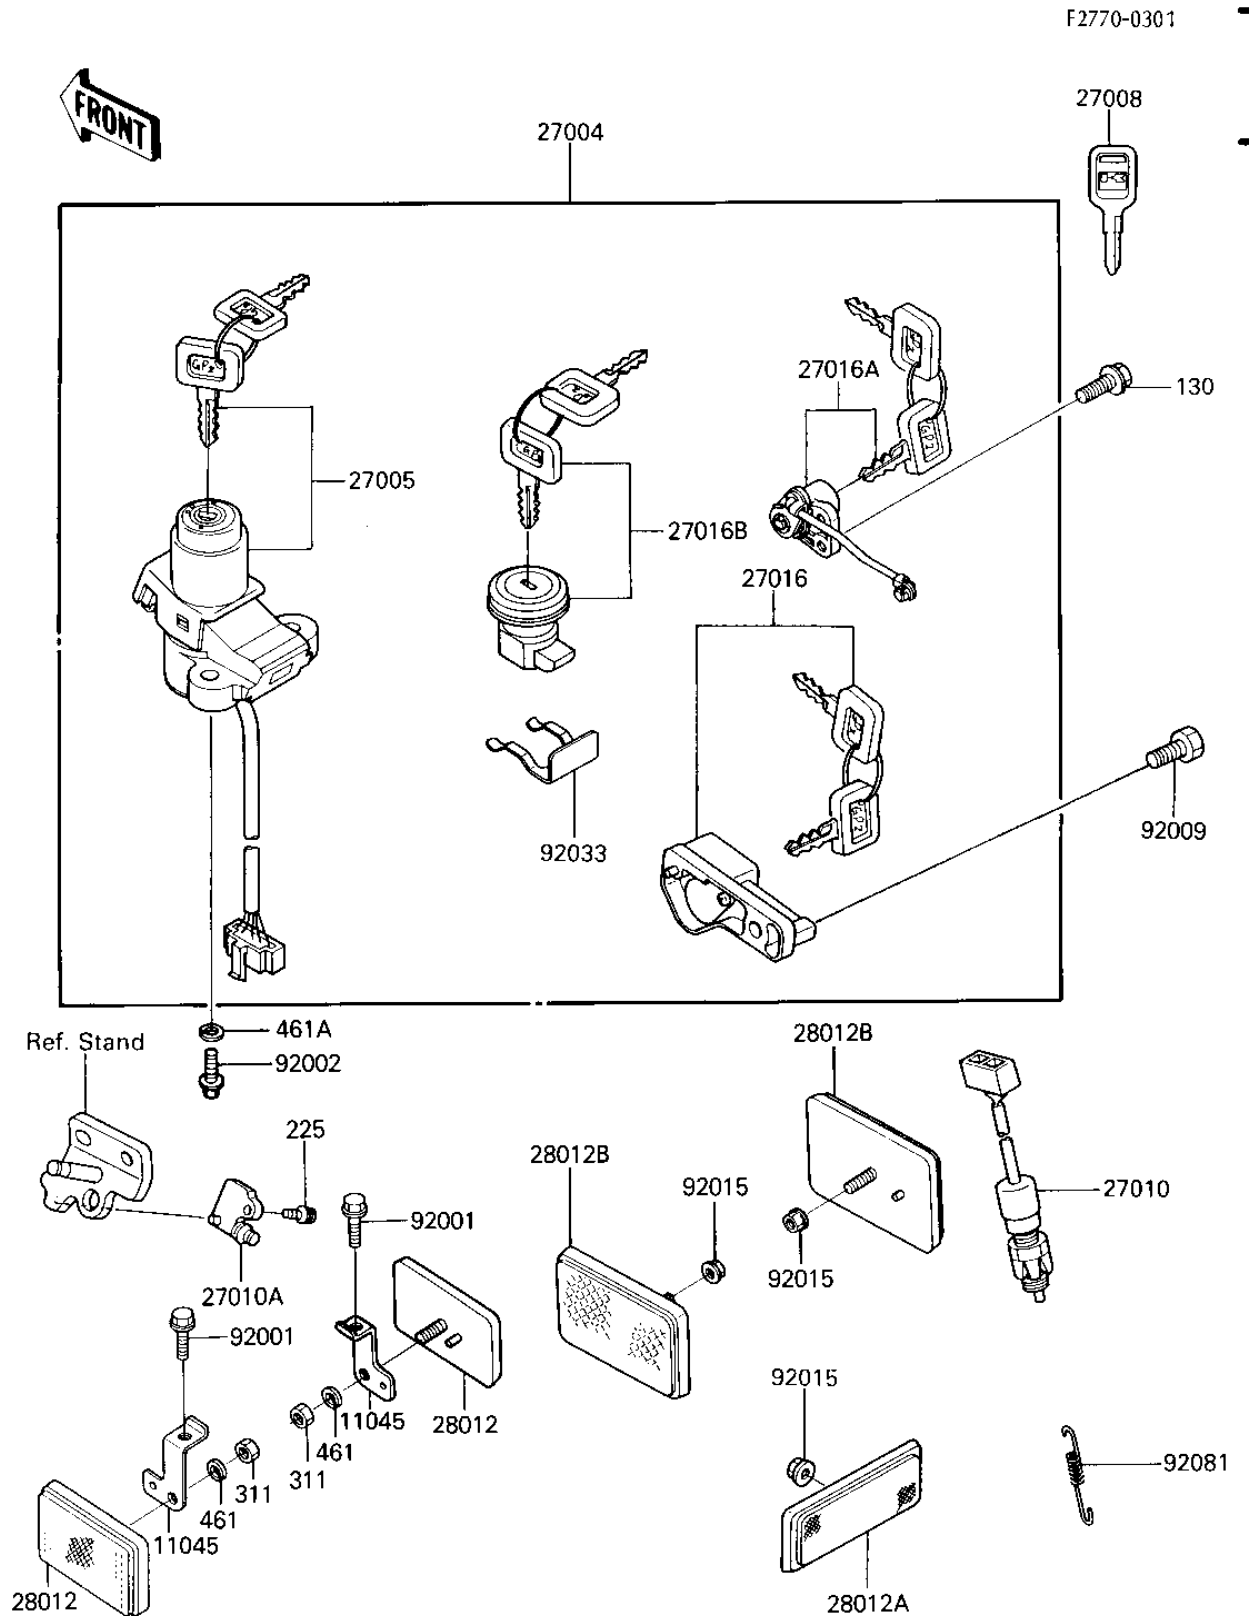

1986 Ninja[®] 250R

PARTS DIAGRAM

IGNITION SWITCH/LOCKS/REFLECTORS

1986 Ninja[®] 250R

PARTS LIST

IGNITION SWITCH/LOCKS/REFLECTORS

ITEM NAME

PART NUMBER

QUANTITY
