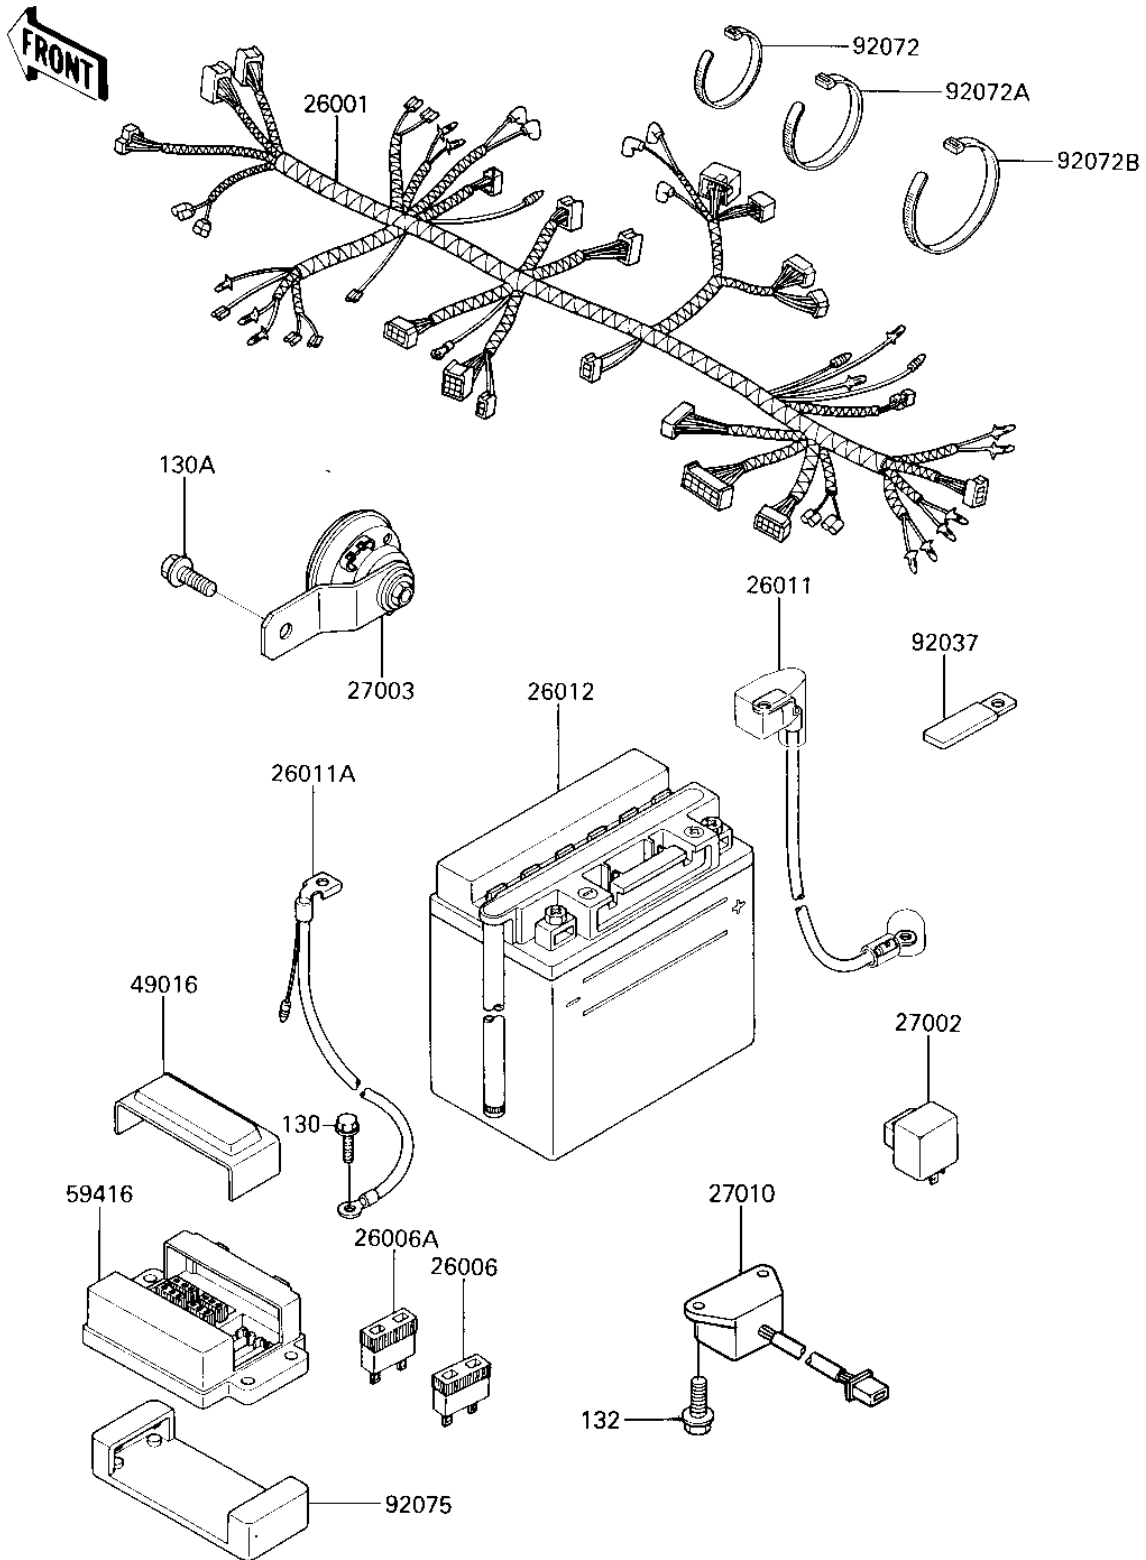

1986 Ninja[®] 250R

PARTS DIAGRAM

CHASSIS ELECTRICAL EQUIPMENT

F2760-0364

1986 Ninja[®] 250R

PARTS LIST

CHASSIS ELECTRICAL EQUIPMENT

ITEM NAME

PART NUMBER

QUANTITY
