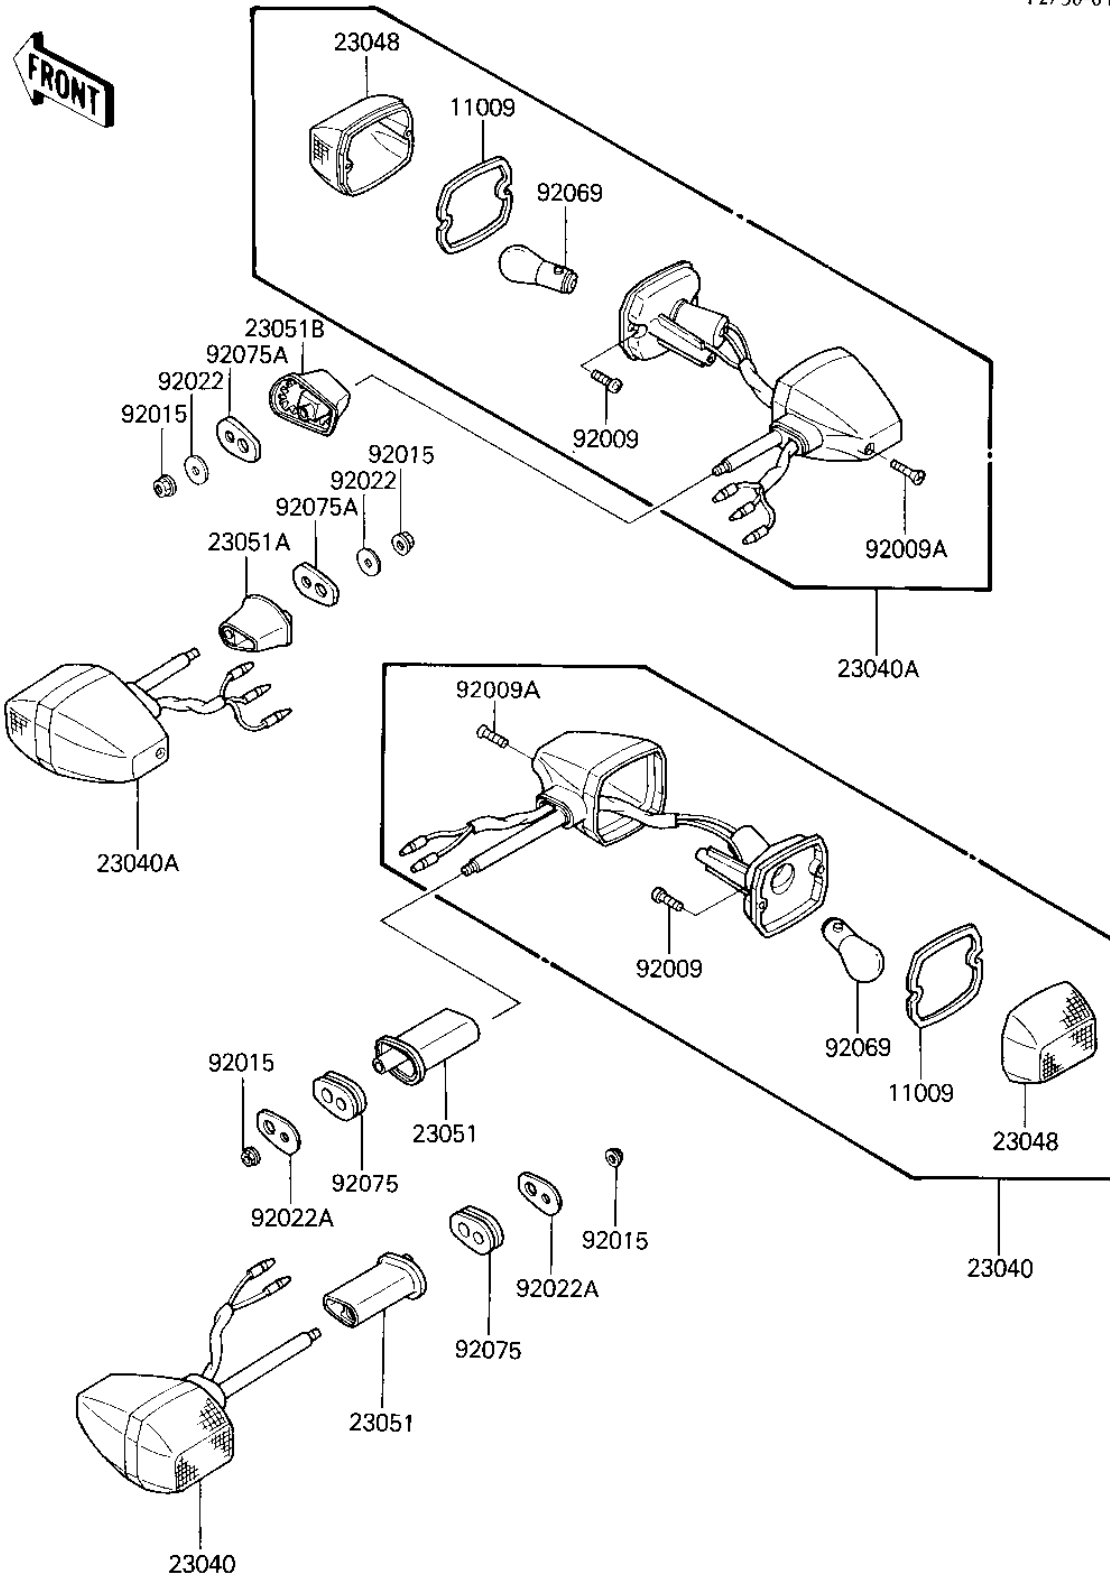

1986 Ninja[®] 250R

PARTS DIAGRAM

TURN SIGNALS

F2730-0162

1986 Ninja[®] 250R

PARTS LIST TURN SIGNALS

ITEM NAME

PART NUMBER

QUANTITY
