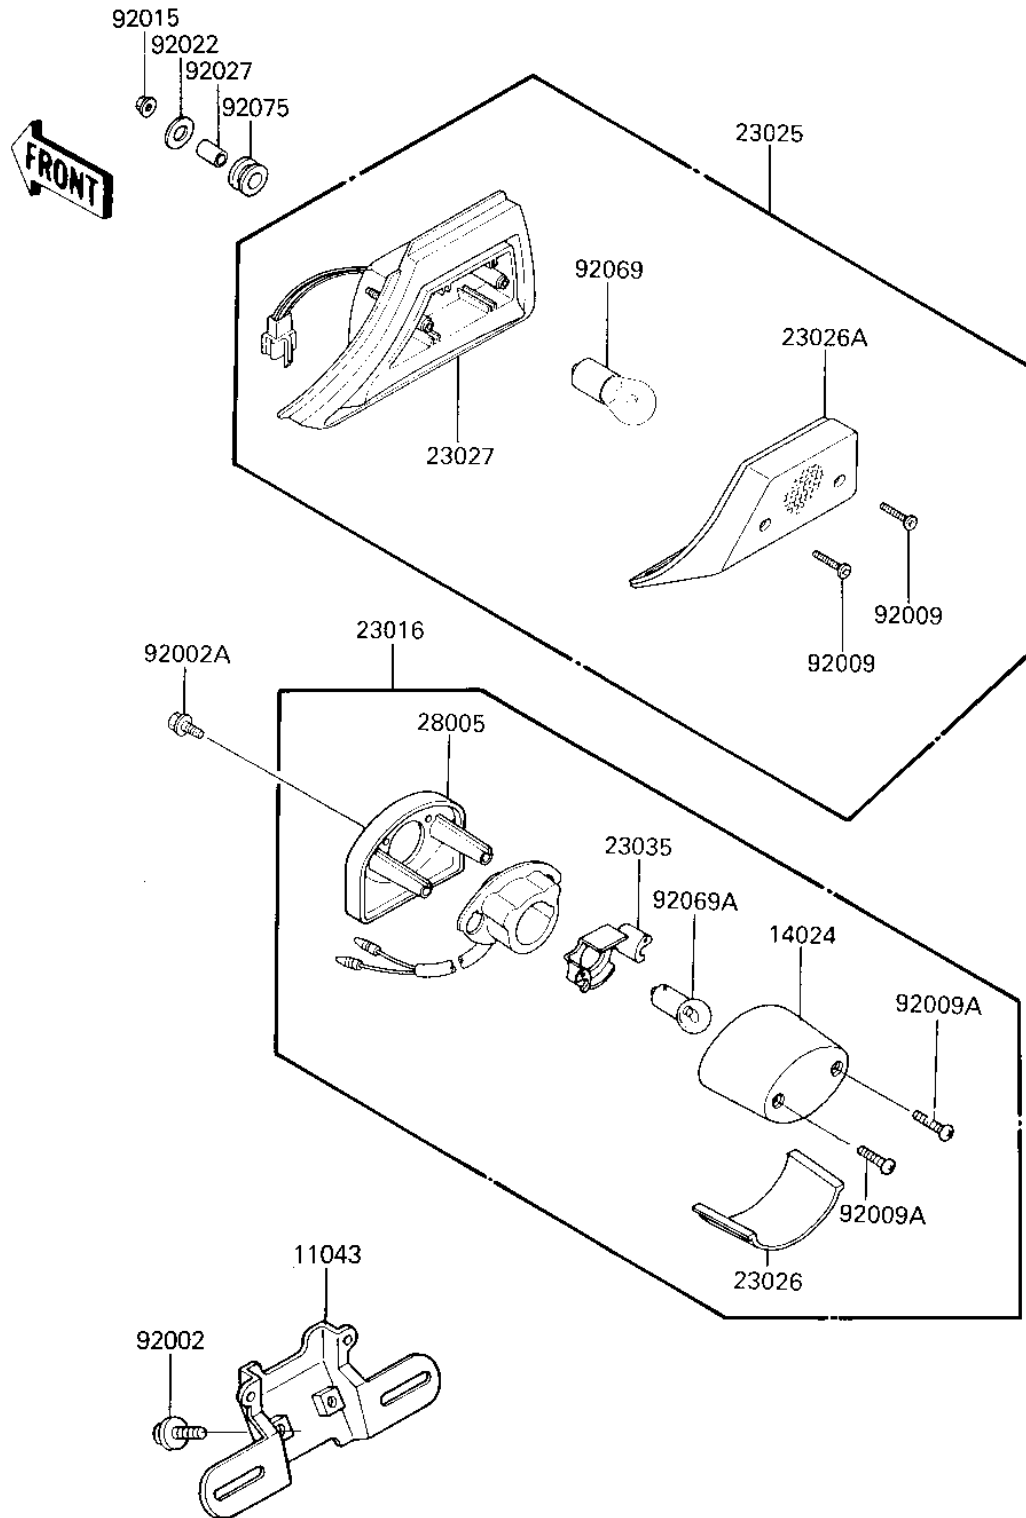

1986 Ninja[®] 250R

PARTS DIAGRAM

TAILLIGHT

F2720-0231

1986 Ninja[®] 250R

PARTS LIST

TAILLIGHT

ITEM NAME

PART NUMBER

QUANTITY
