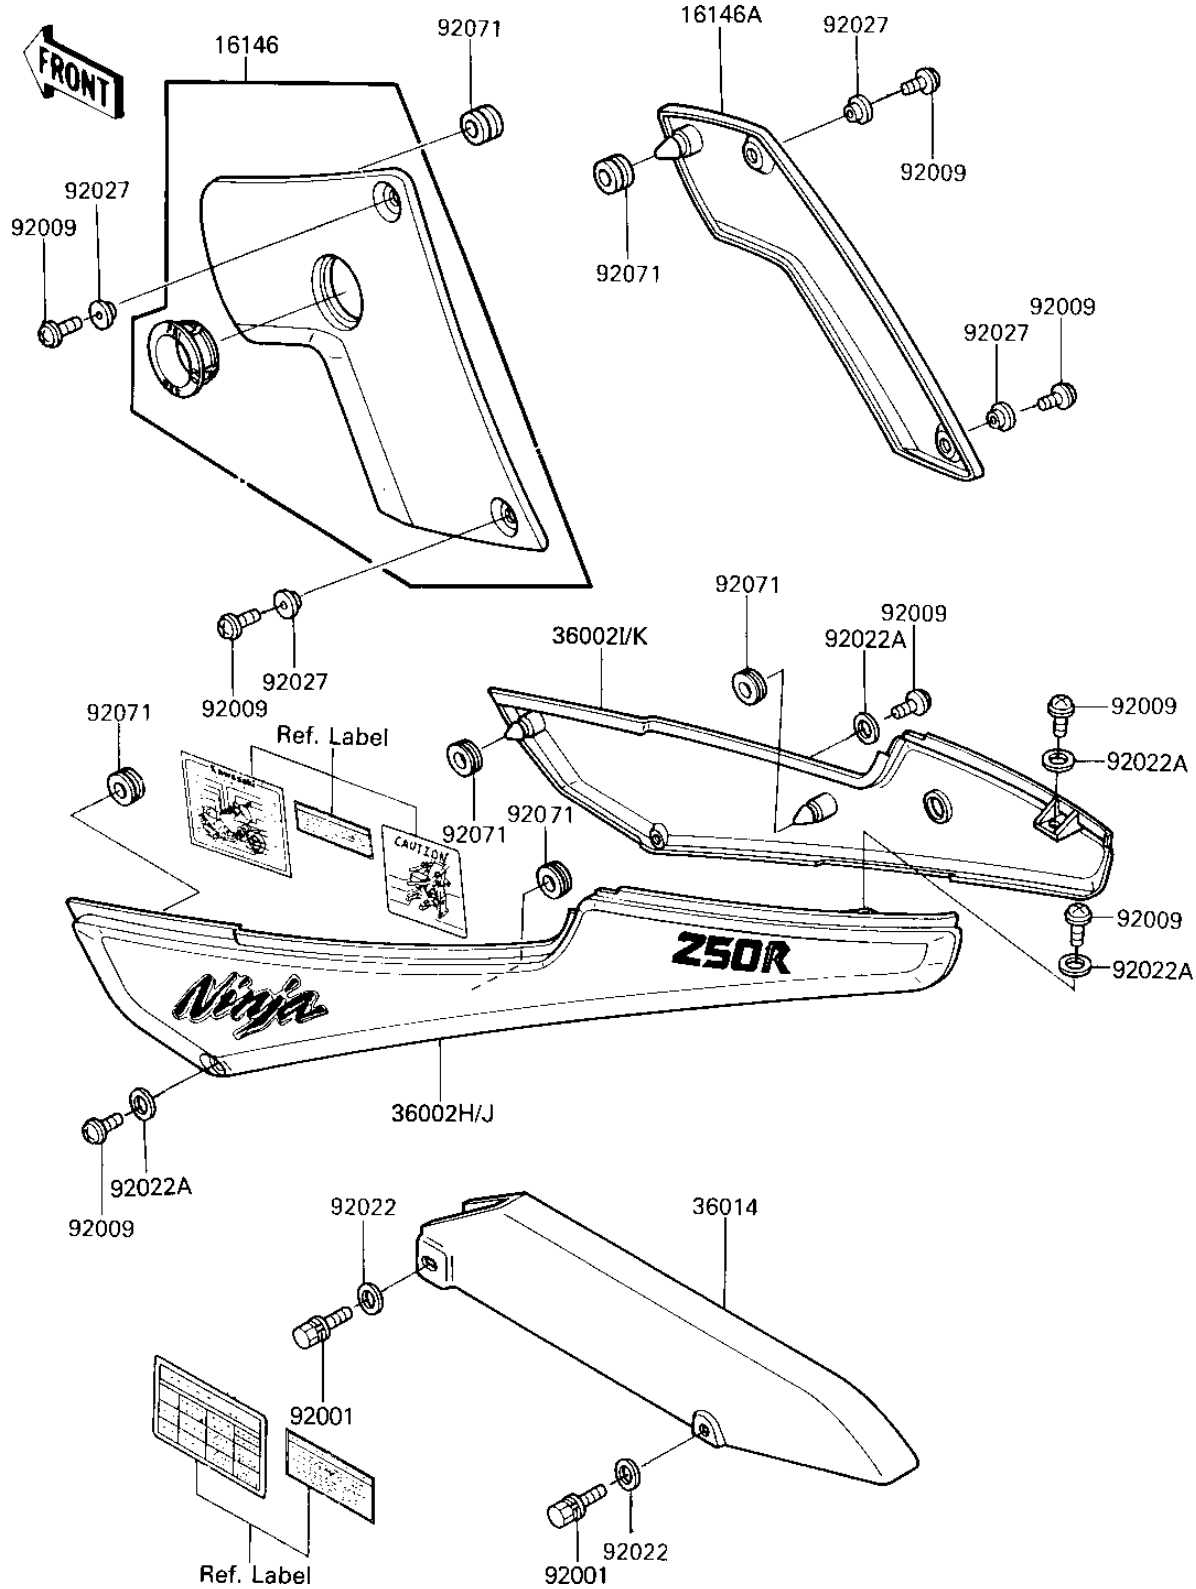

1987 Ninja® 250R

PARTS DIAGRAM

SIDE COVERS/CHAIN COVER

F2610-0330

1987 Ninja[®] 250R

PARTS LIST

SIDE COVERS/CHAIN COVER

ITEM NAME

PART NUMBER

QUANTITY
