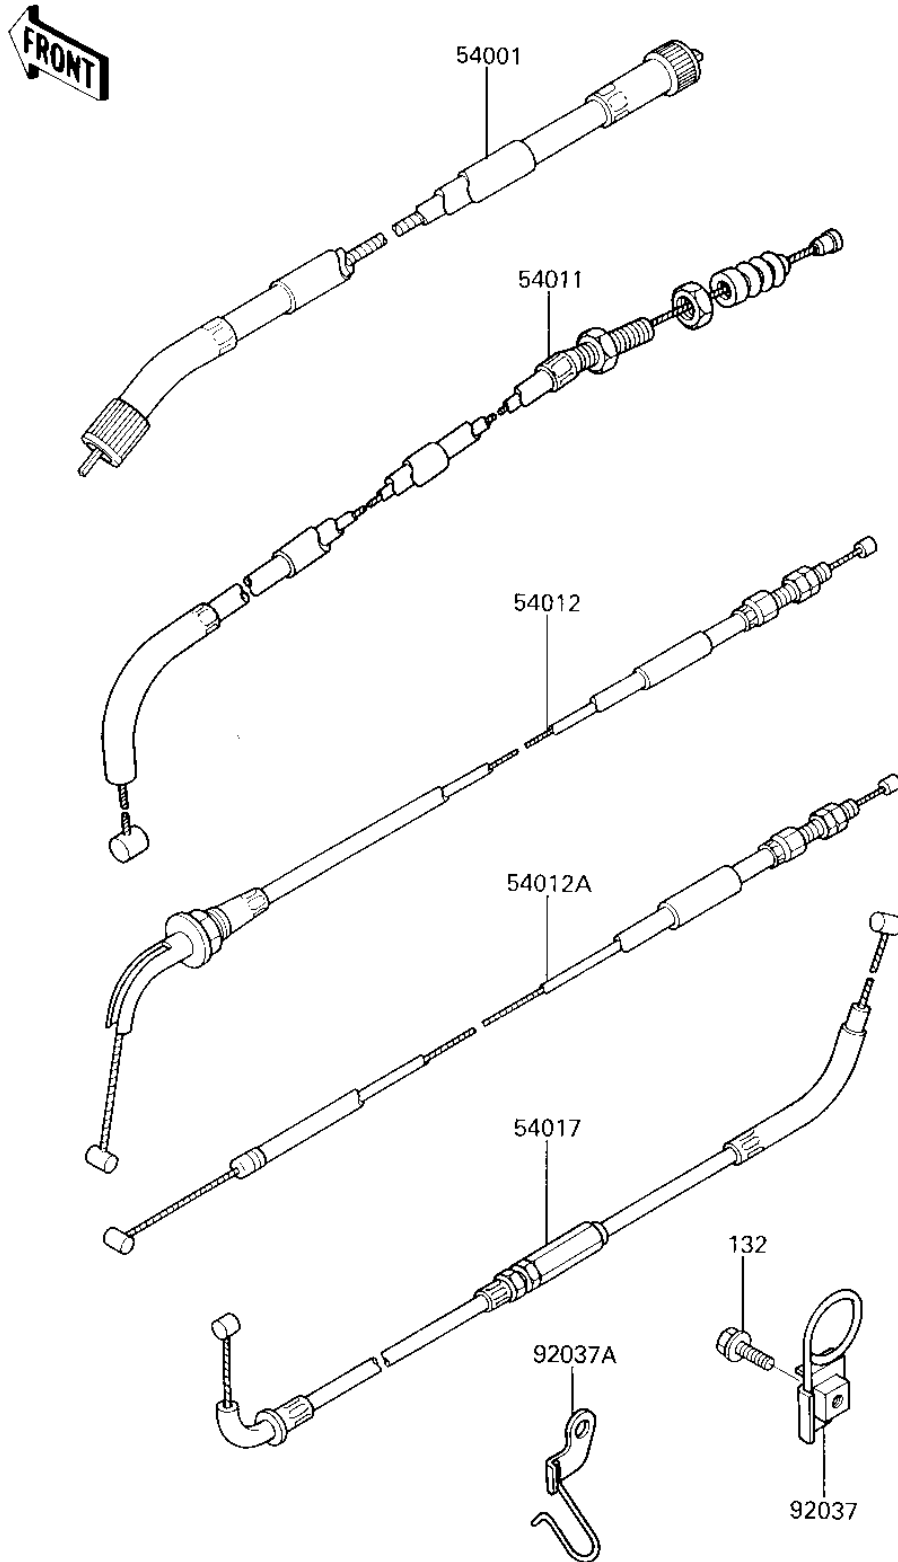

1986 Ninja[®] 250R

PARTS DIAGRAM

CABLES

F2540-0258

1986 Ninja[®] 250R

PARTS LIST

CABLES

ITEM NAME

PART NUMBER

QUANTITY
