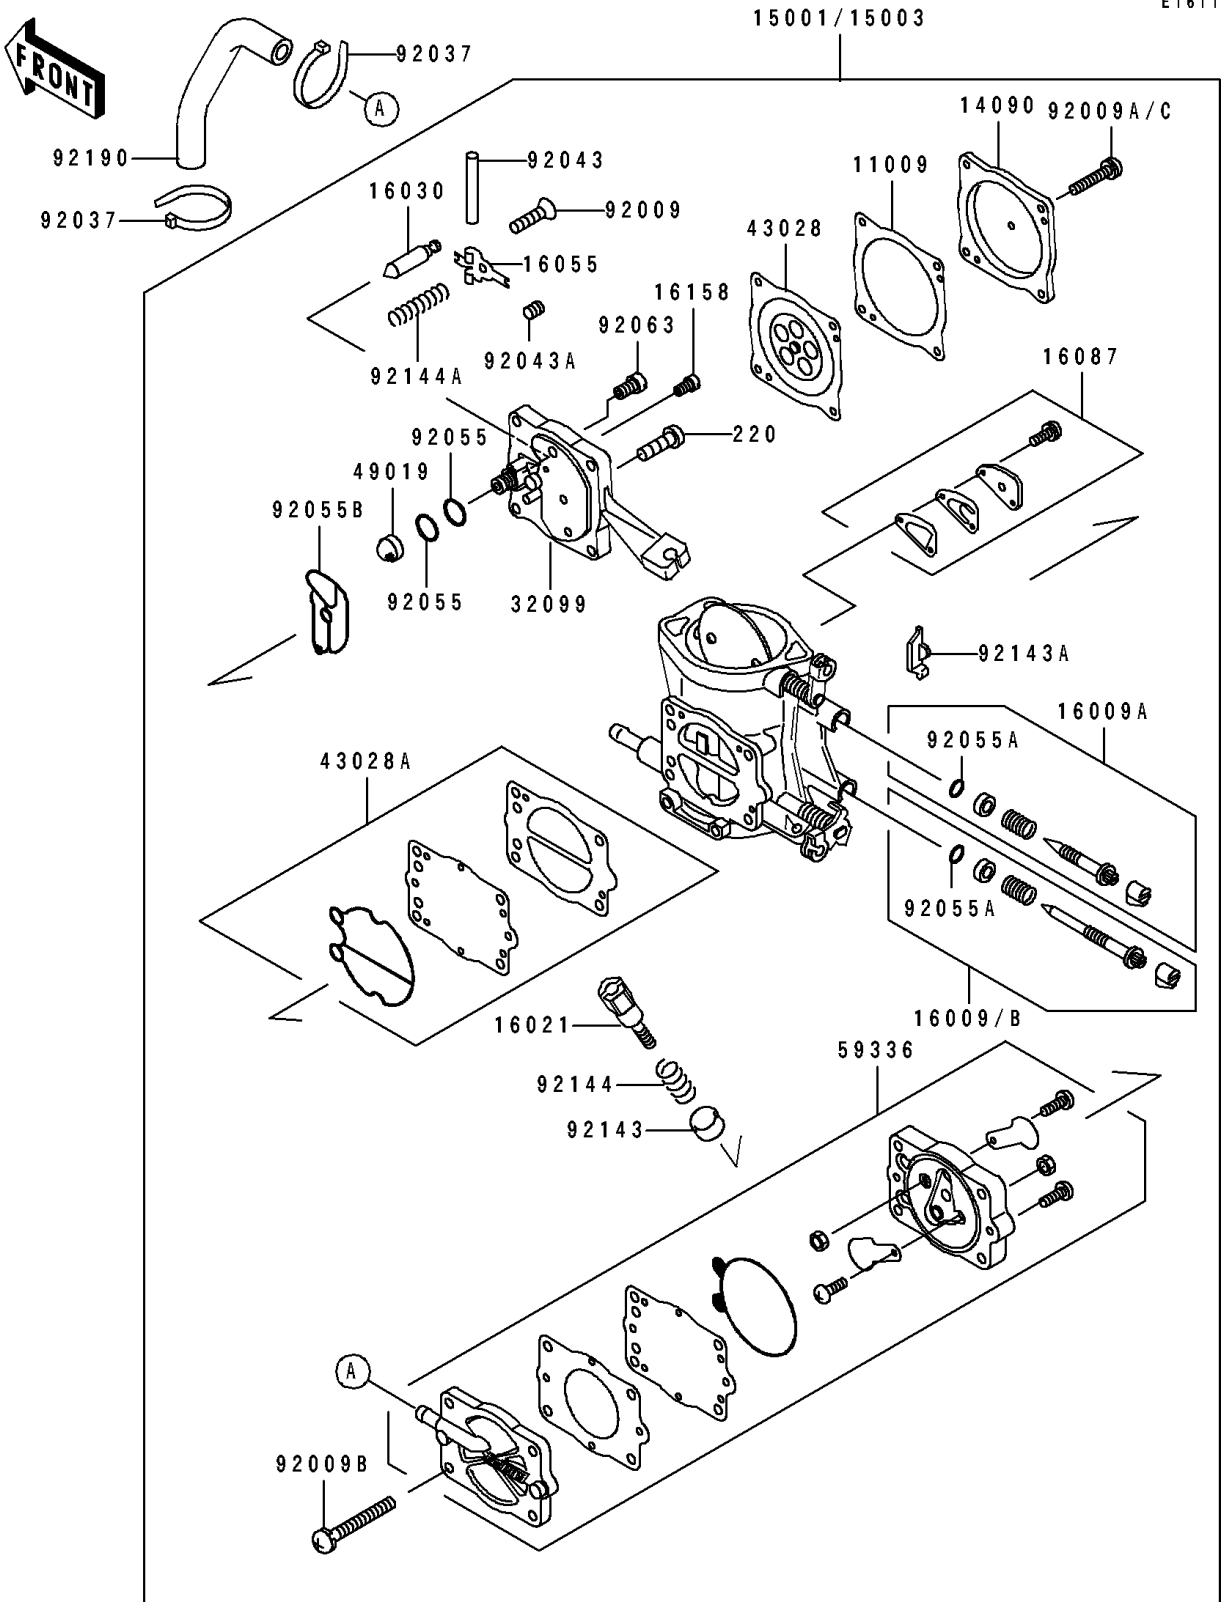

1992 SC

PARTS DIAGRAM

Carburetor