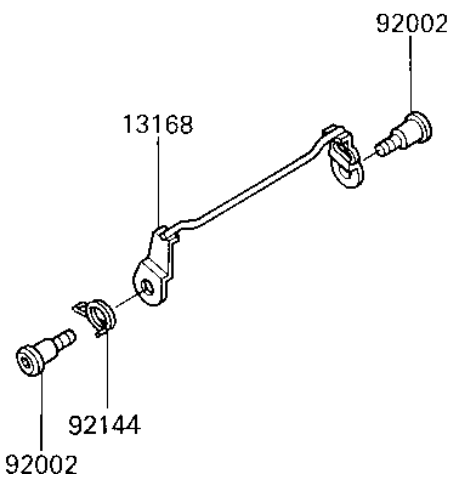

1986 Ninja[®] 250R

PARTS DIAGRAM

SEAT

Kawasaki

Let the Good Times Roll[®]

F2510-0309

1986 Ninja[®] 250R

PARTS LIST

SEAT

ITEM NAME

PART NUMBER

QUANTITY
