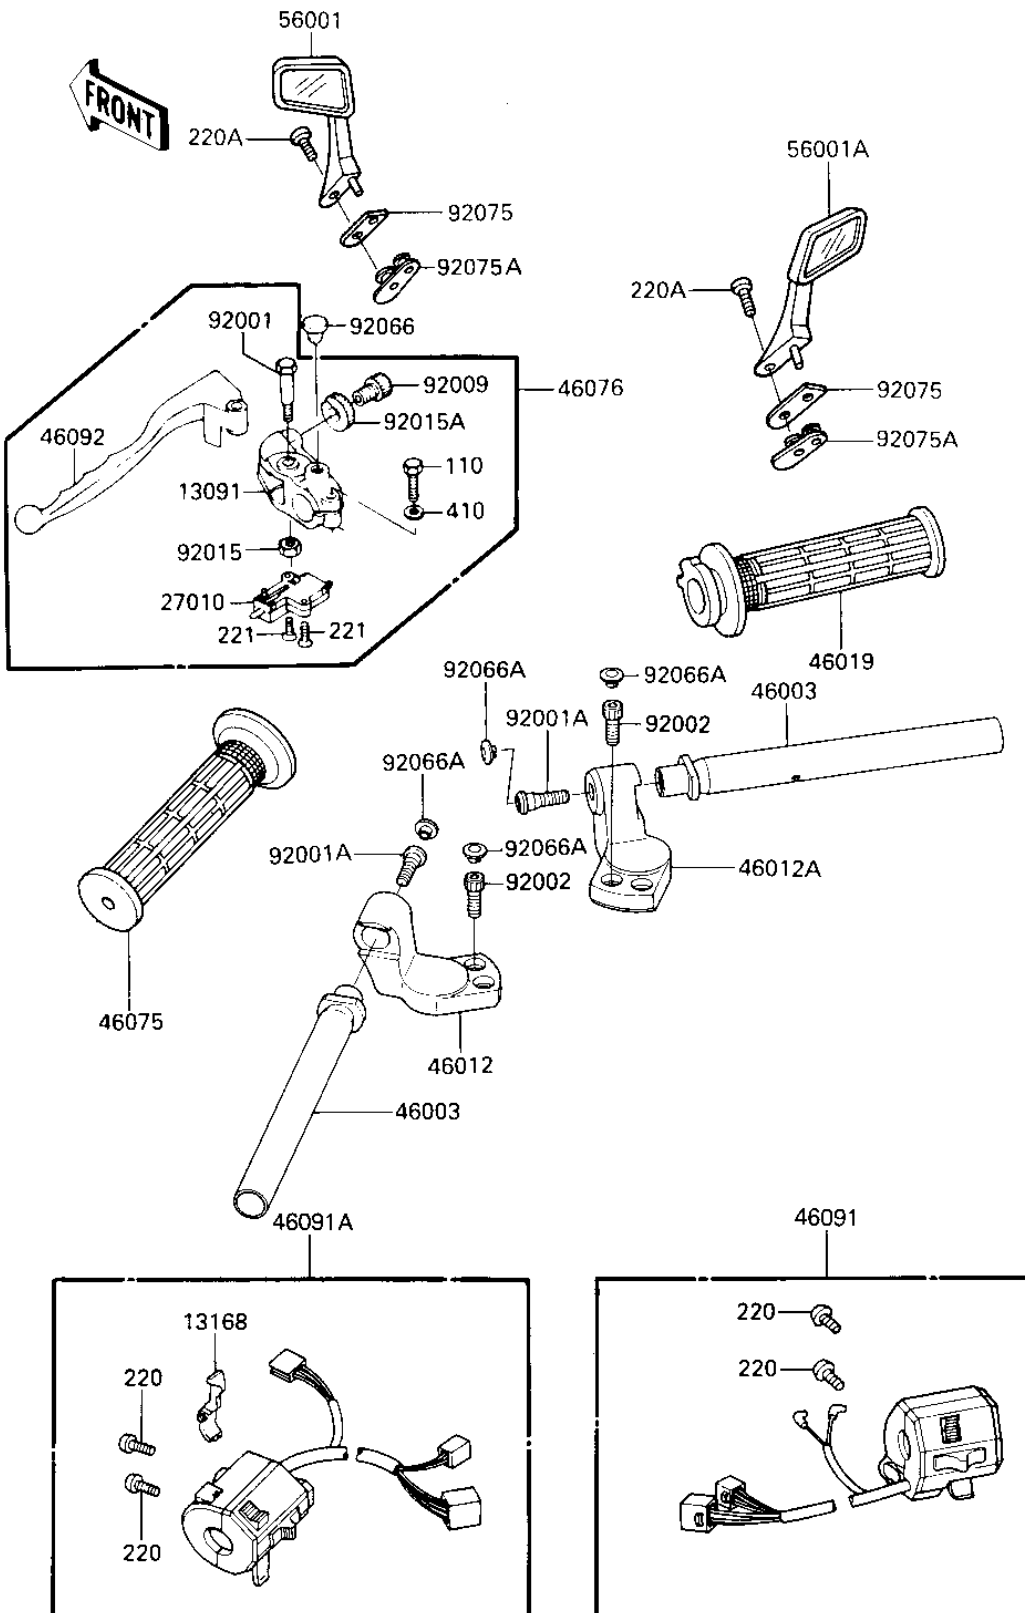

1986 Ninja[®] 250R

PARTS DIAGRAM

HANDLEBAR

F2310-0386

1986 Ninja[®] 250R

PARTS LIST

HANDLEBAR

ITEM NAME

PART NUMBER

QUANTITY
