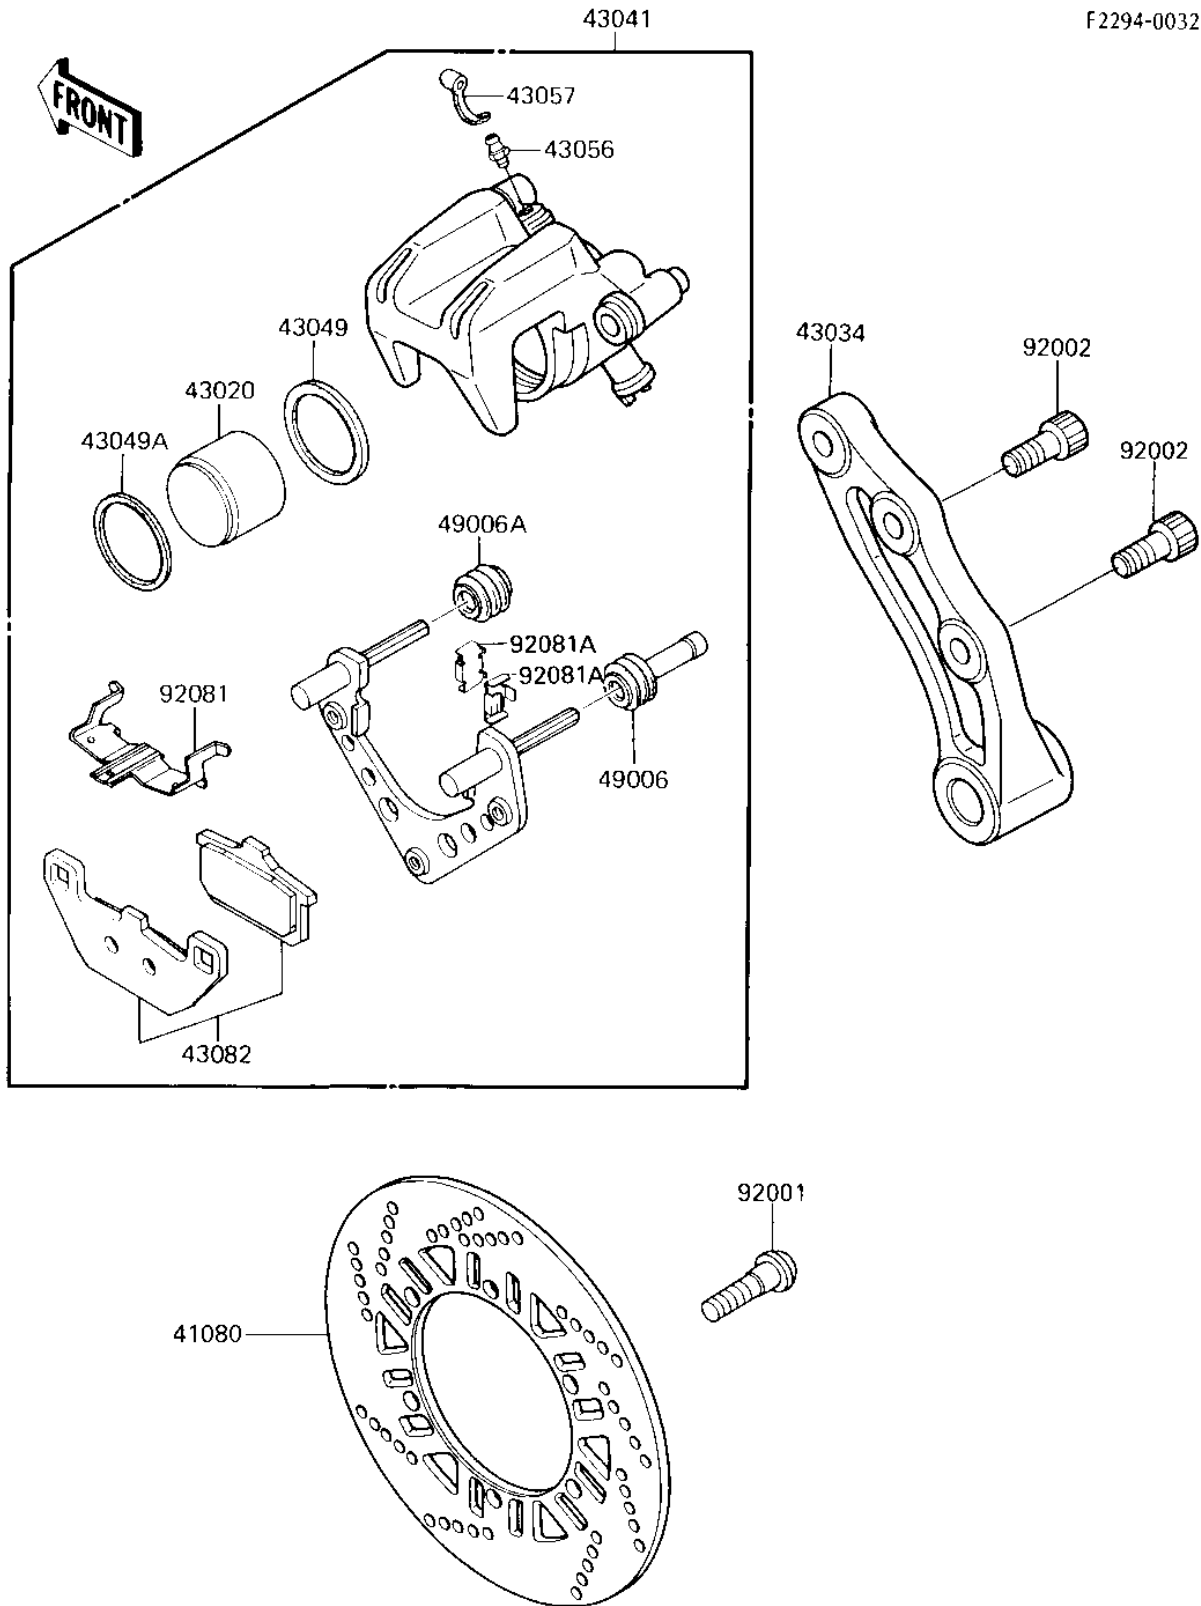

1987 Ninja[®] 250R

PARTS DIAGRAM

REAR BRAKE

1987 Ninja® 250R

PARTS LIST

REAR BRAKE

ITEM NAME

PART NUMBER

QUANTITY
