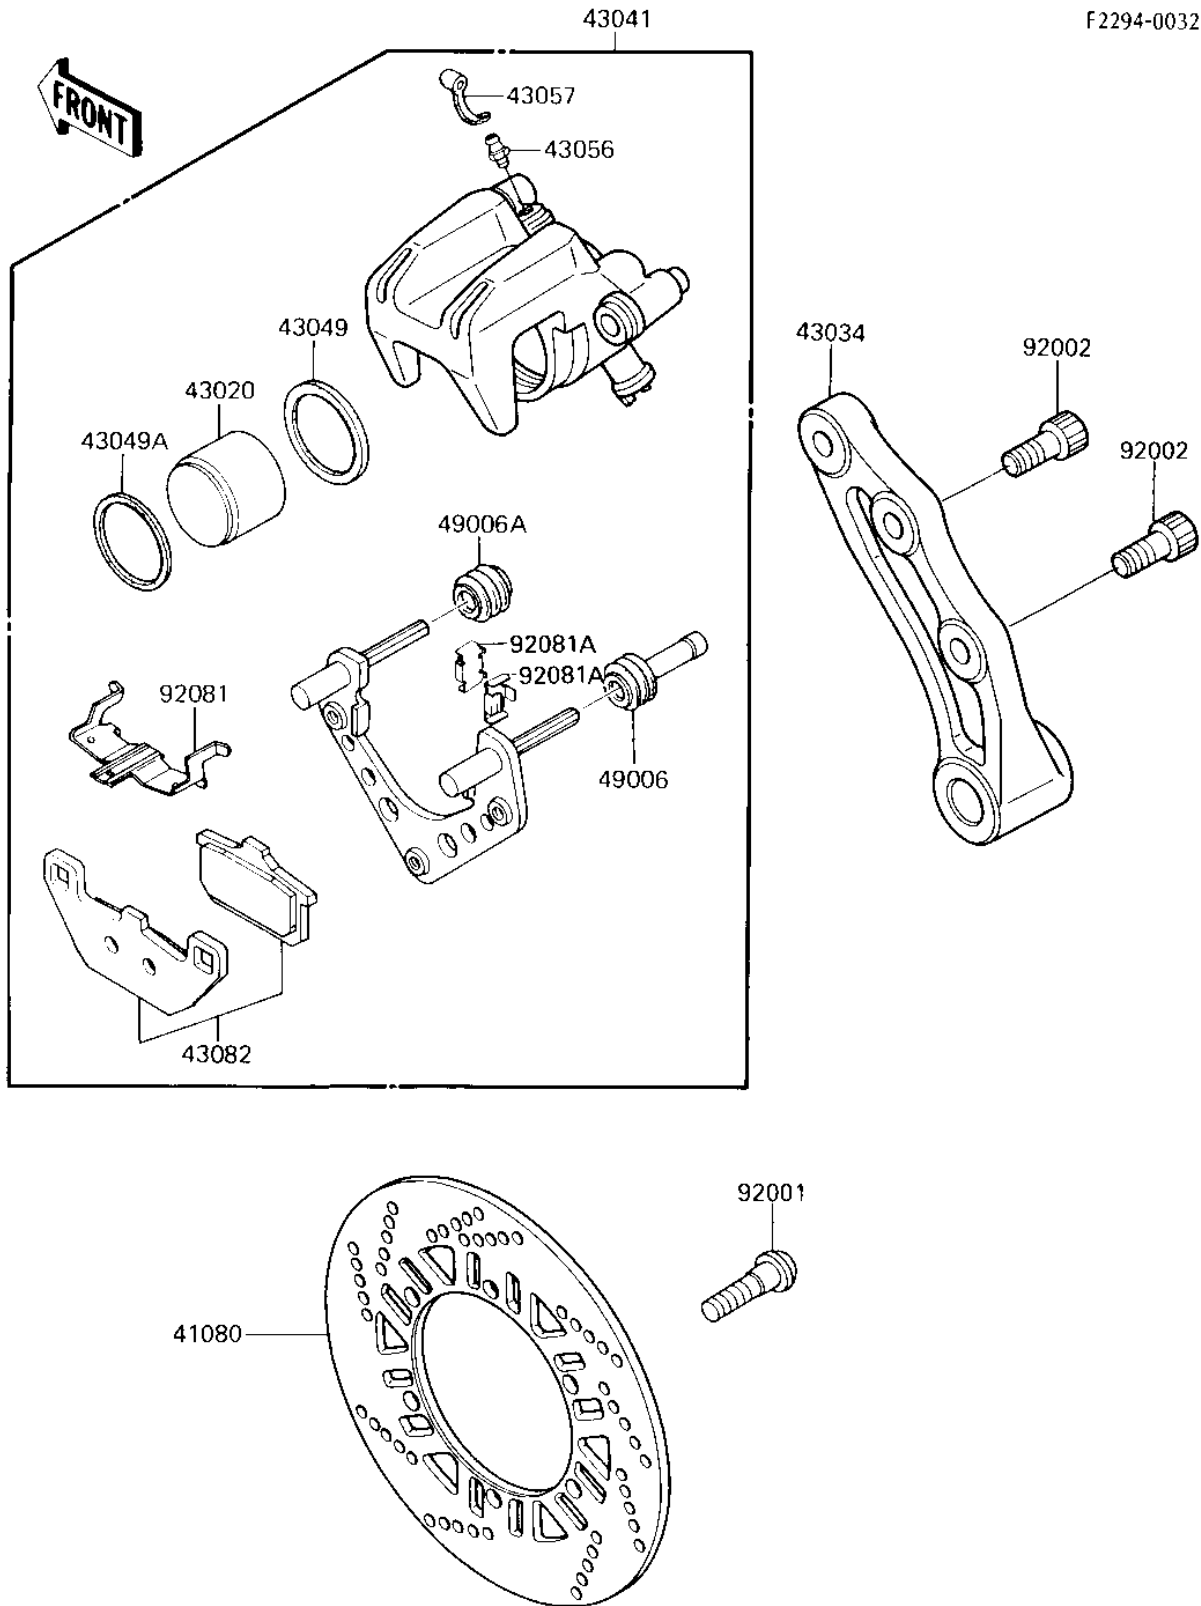

1986 Ninja[®] 250R

PARTS DIAGRAM

REAR BRAKE

1986 Ninja[®] 250R

PARTS LIST

REAR BRAKE

ITEM NAME

PART NUMBER

QUANTITY
